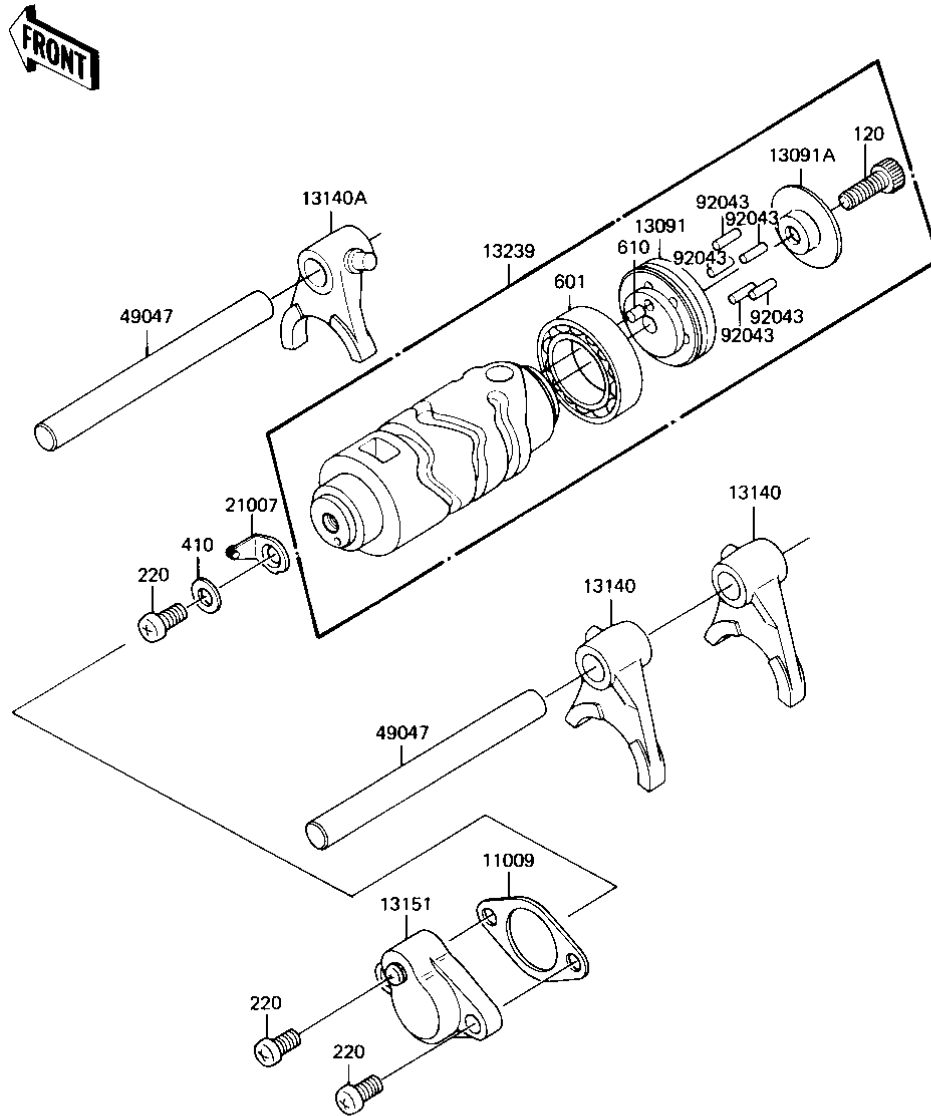

1983 KE175

PARTS DIAGRAM

GEAR CHANGE DRUM & FORKS ('82-'83 KE175-

E1362-0007

1983 KE175

PARTS LIST

GEAR CHANGE DRUM & FORKS ('82-'83 KE175-

ITEM NAME

PART NUMBER

QUANTITY
