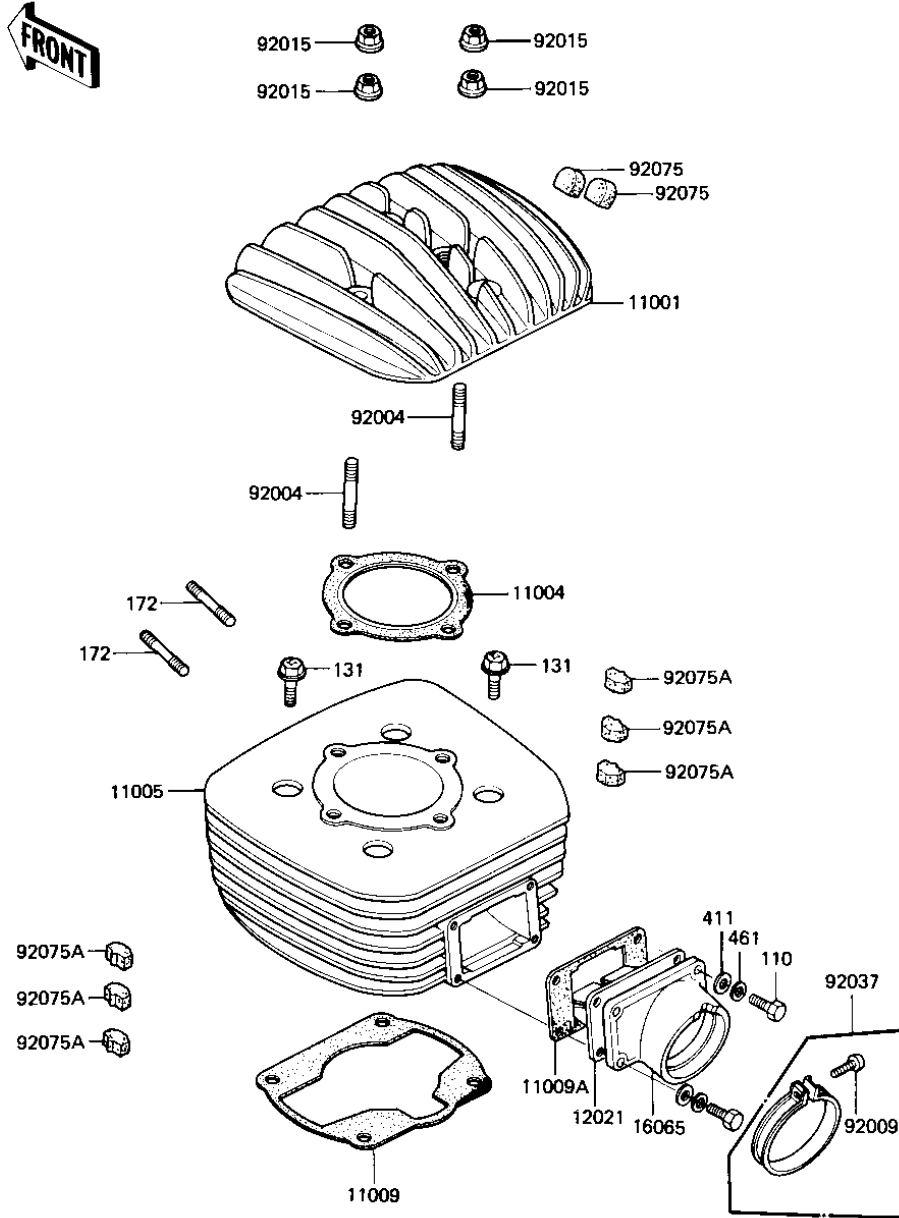

1983 KE175

PARTS DIAGRAM

CYLINDER HEAD/CYLINDER/REED VALVE ('82-')

E1110-0005

1983 KE175

PARTS LIST

CYLINDER HEAD/CYLINDER/REED VALVE ('82-'

ITEM NAME

PART NUMBER

QUANTITY
