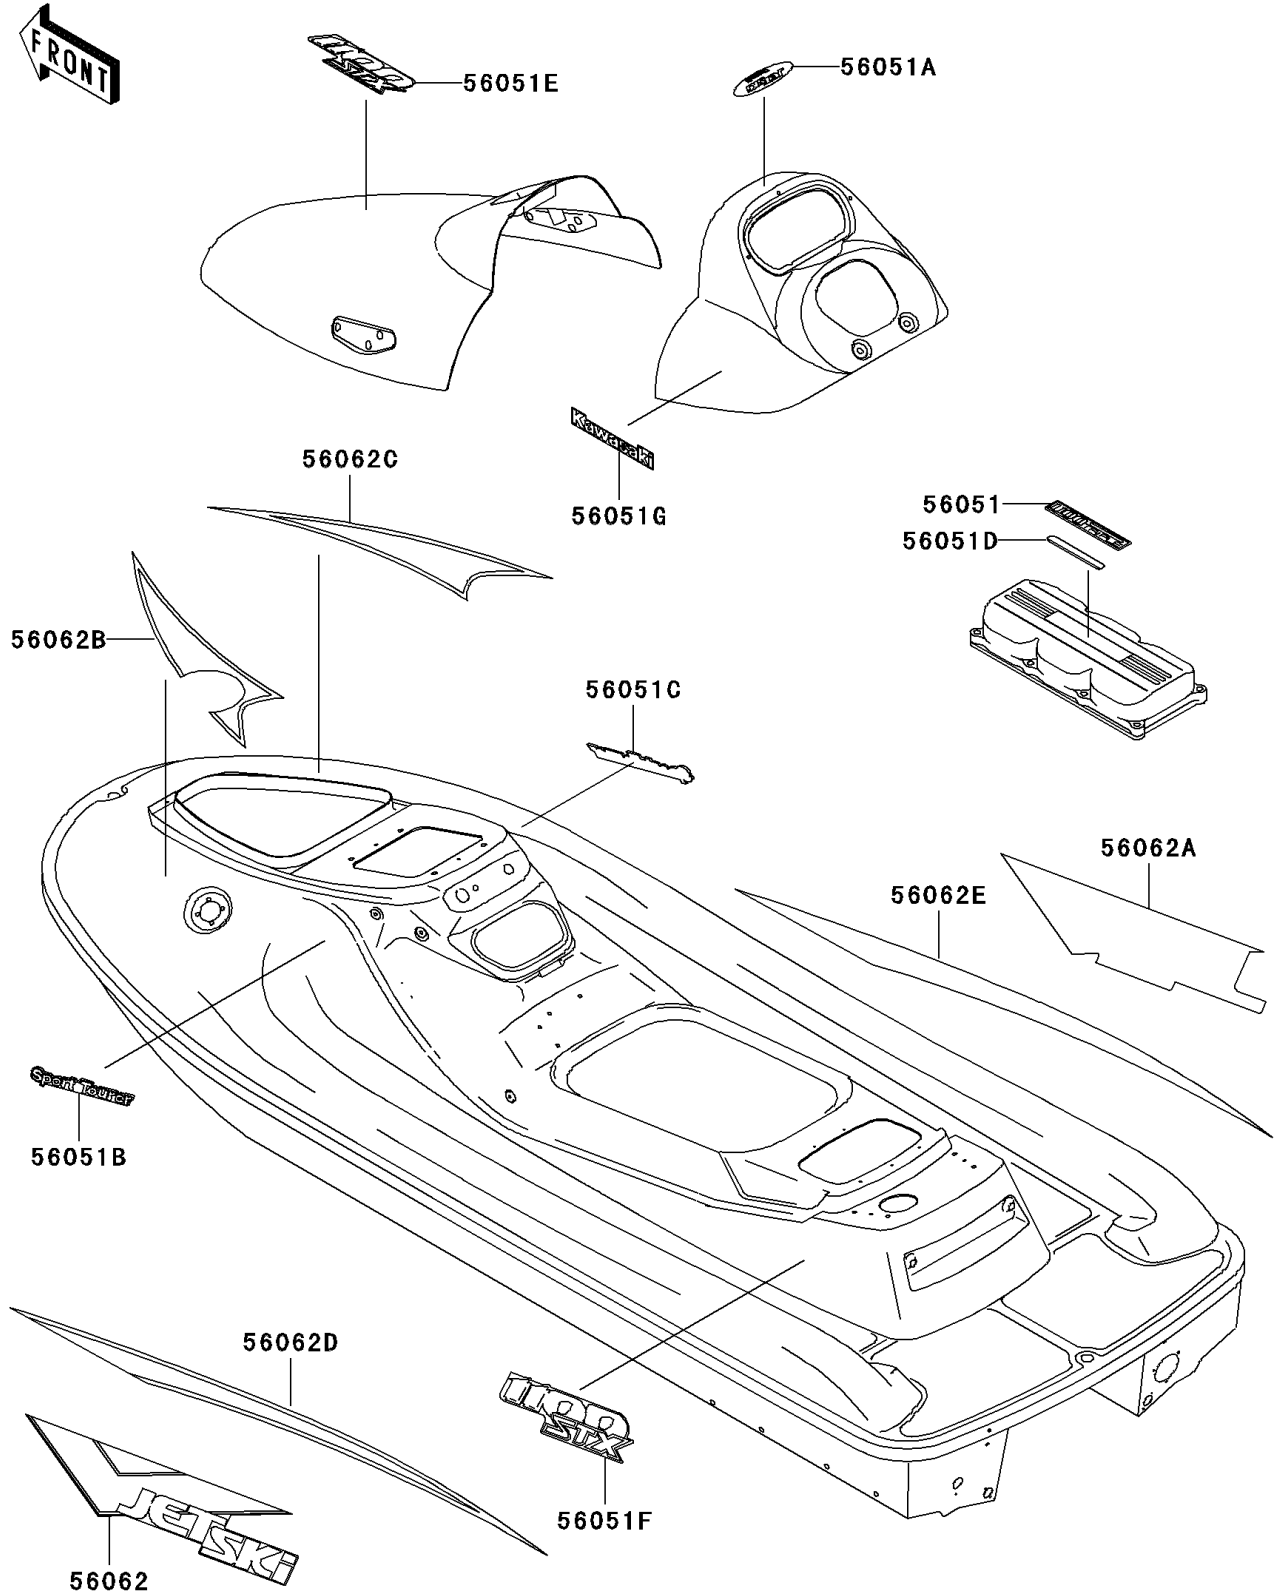

1999 1100 STX

PARTS DIAGRAM

Decals(JT1100-B2)

Kawasaki

Let the Good Times Roll®

F3880A

1999 1100 STX

PARTS LIST

Decals(JT1100-B2)

ITEM NAME	PART NUMBER	QUANTITY
MARK,1100 TRIPLE (Ref # 56051)	56051-3747	1
MARK,HANDLE COVER,JET SKI (Ref # 56051A)	56051-3751	1
MARK,DECK,LH,SPORT TOURER (Ref # 56051B)	56051-3765	1
MARK,DECK,RH,SPORT TOURER (Ref # 56051C)	56051-3766	1
MARK,INTAKE COVER (Ref # 56051D)	56051-3809	1
MARK,HATCH COVER,1100 STX (Ref # 56051E)	56051-3818	1
MARK,DECK,1100 STX (Ref # 56051F)	56051-3819	2
MARK,HANDLE COVER,KAWASAKI (Ref # 56051G)	56051-3820	1
PATTERN,HULL,LH (Ref # 56062)	56062-3751	1
PATTERN,HULL,RH (Ref # 56062A)	56062-3752	1
PATTERN,DECK,FR,LH (Ref # 56062B)	56062-3753	1
PATTERN,DECK,FR,RH (Ref # 56062C)	56062-3754	1
PATTERN,DECK,RR,LH (Ref # 56062D)	56062-3755	1
PATTERN,DECK,RR,RH (Ref # 56062E)	56062-3756	1