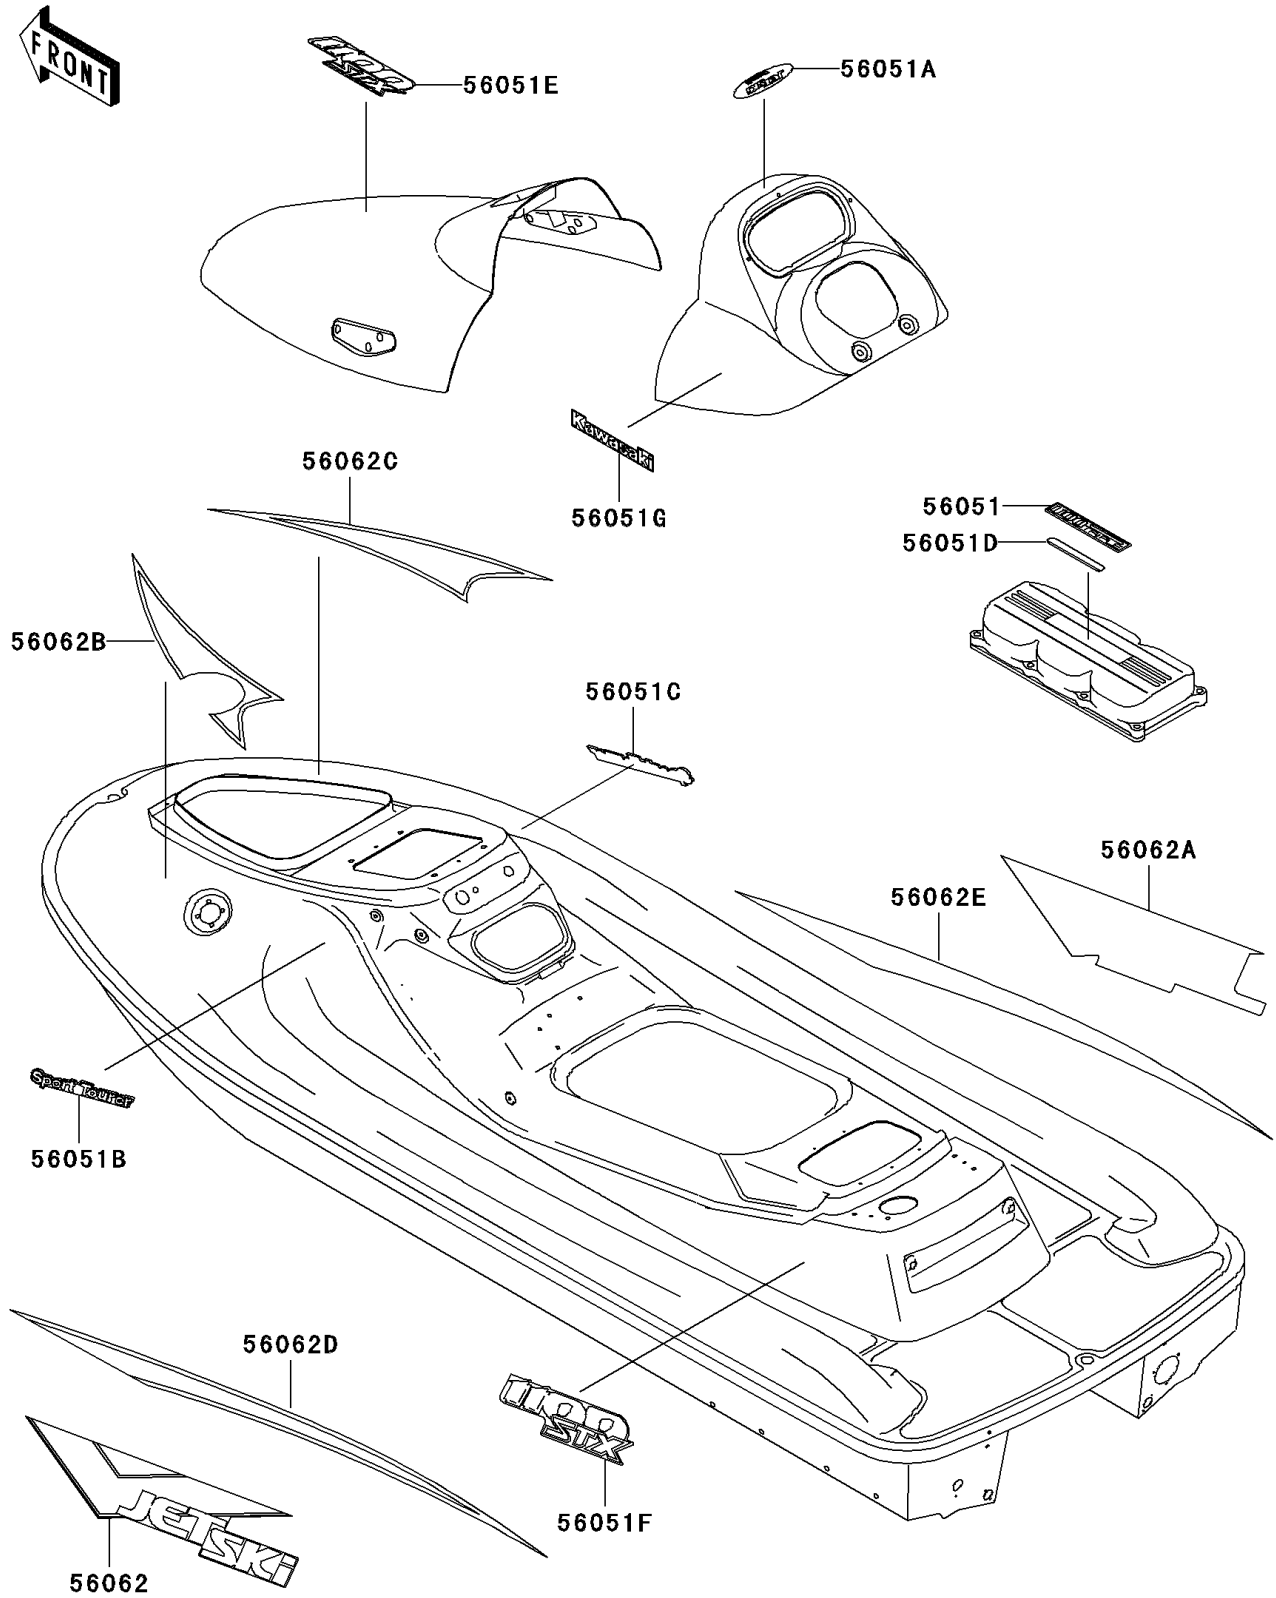

1999 1100 STX

PARTS DIAGRAM

Decals(JT1100-B2)

Kawasaki

Let the Good Times Roll®

F3880A

1999 1100 STX

PARTS LIST

Decals(JT1100-B2)

ITEM NAME

PART NUMBER

QUANTITY
