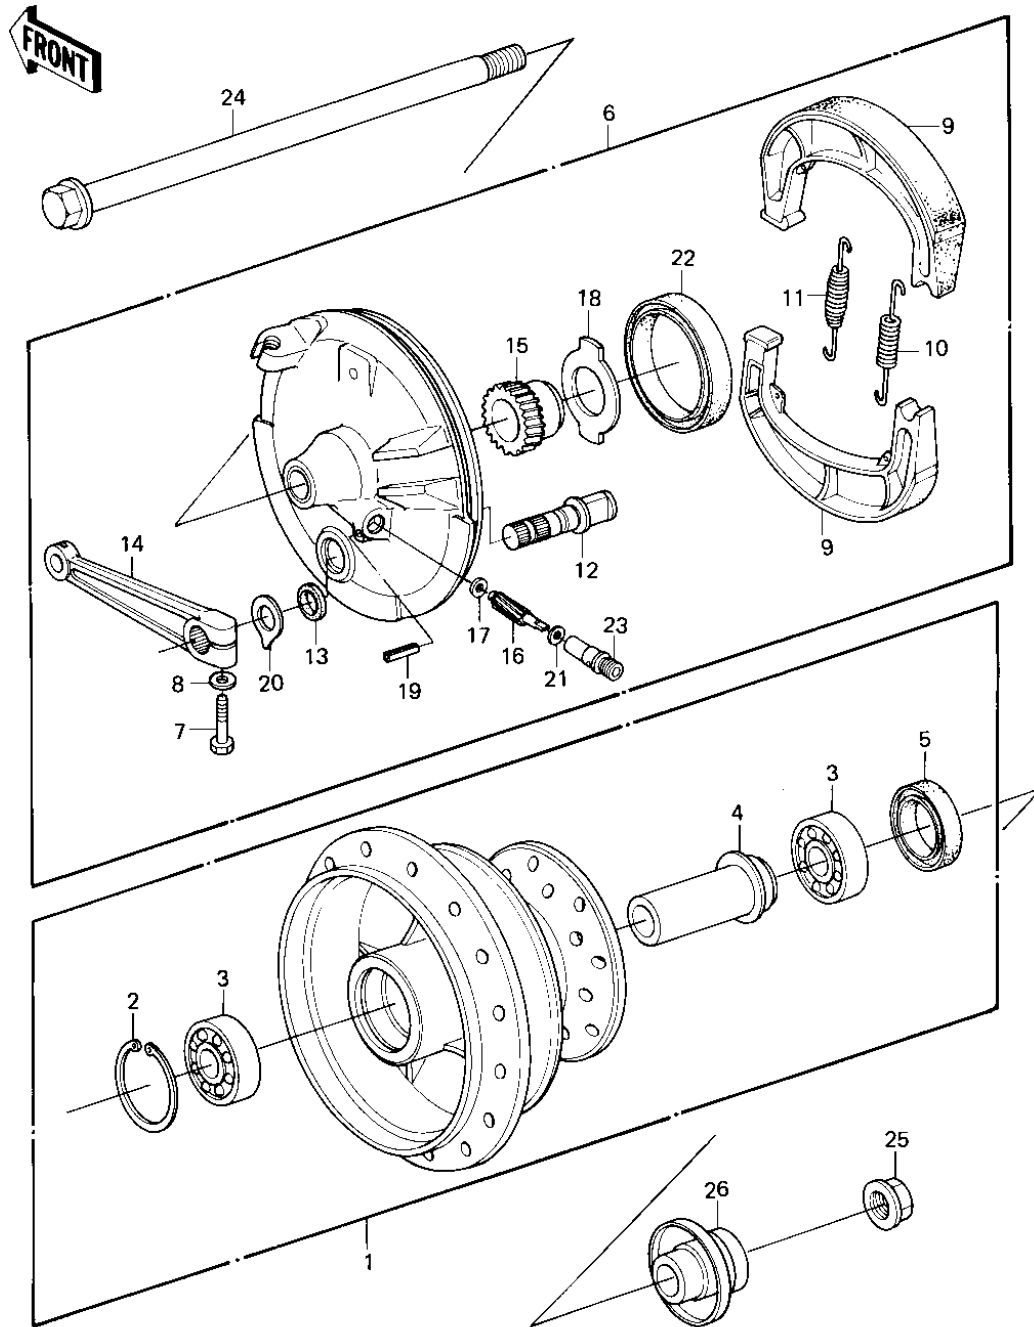

1981 KE175

PARTS DIAGRAM

FRONT HUB/BRAKE ('80-'81 KE175-D2/D3)

1981 KE175

PARTS LIST

FRONT HUB/BRAKE ('80-'81 KE175-D2/D3)

ITEM NAME

PART NUMBER

QUANTITY
