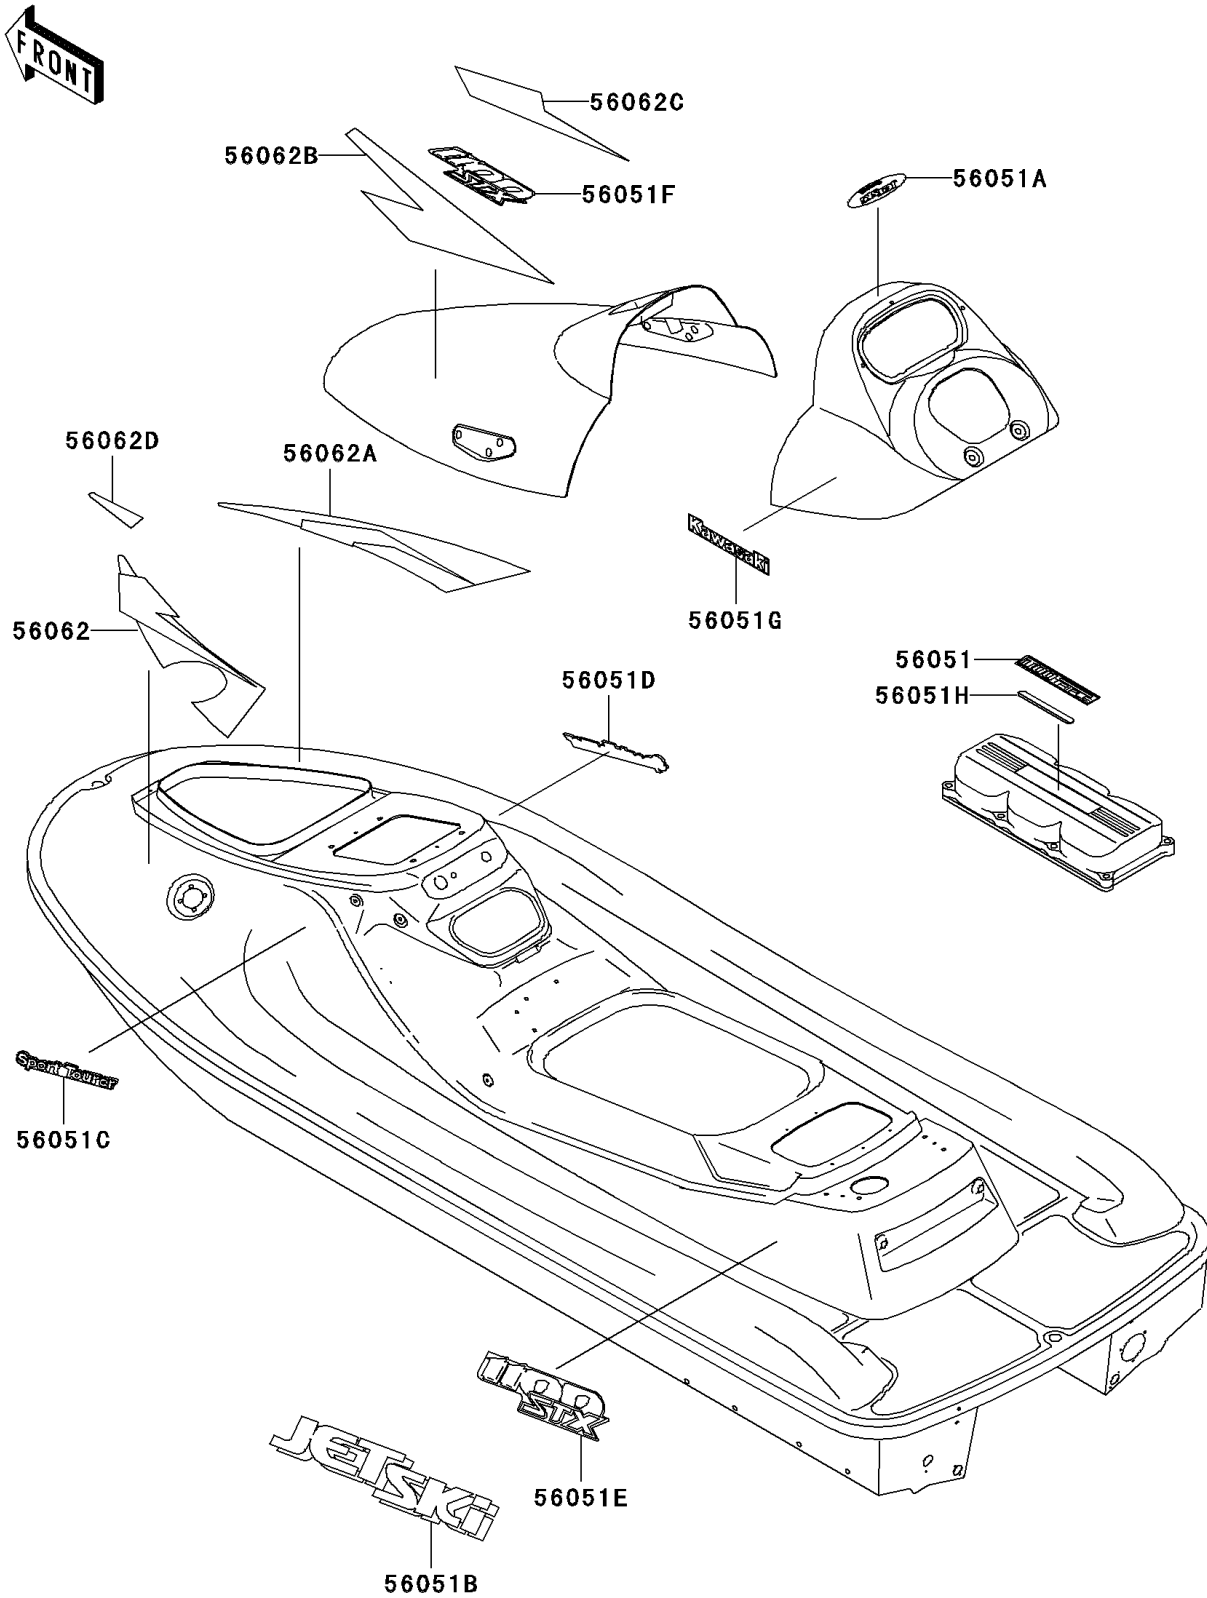

# 1998 1100 STX

## PARTS DIAGRAM

Decals(JT1100-B1)

**Kawasaki**

Let the Good Times Roll®

F3880

## PARTS LIST

Decals(JT1100-B1)

**ITEM NAME**

**PART NUMBER**

**QUANTITY**

---