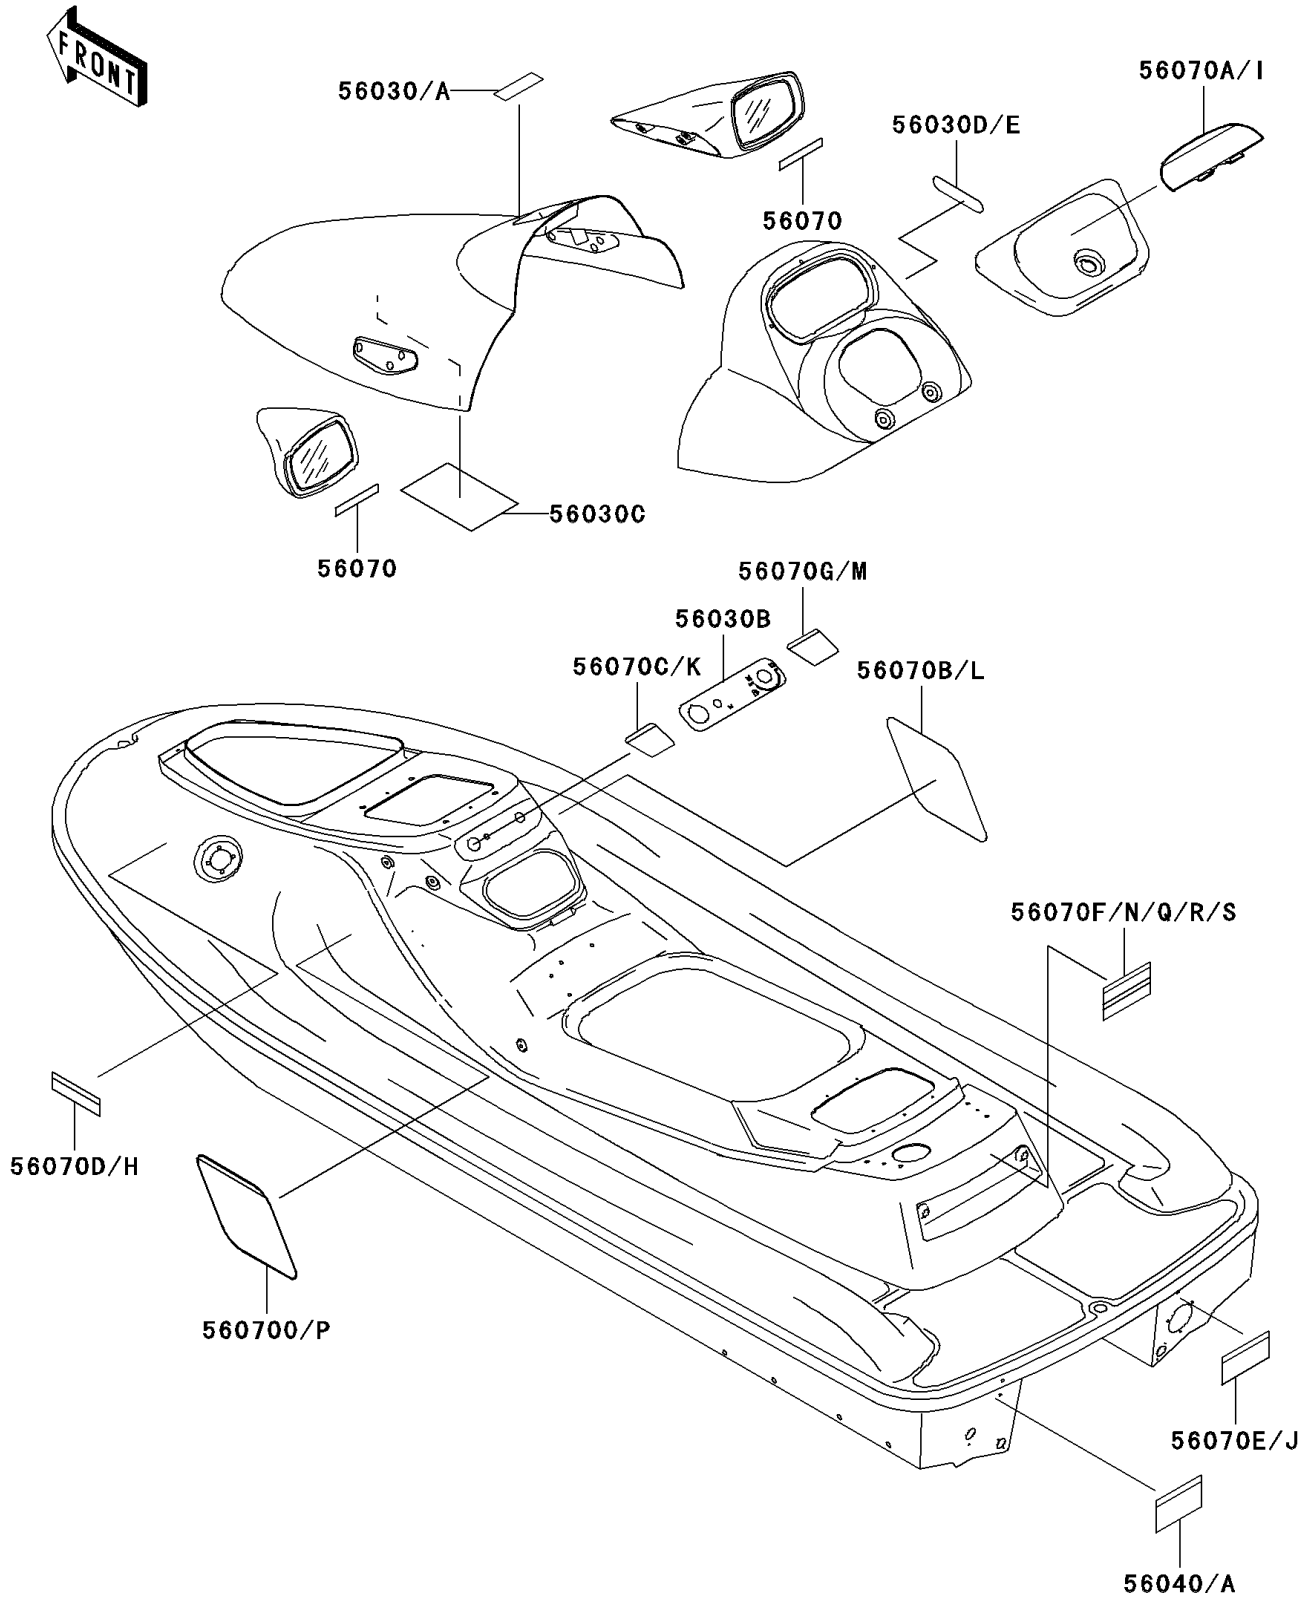

1999 1100 STX

PARTS DIAGRAM

Labels

F3183