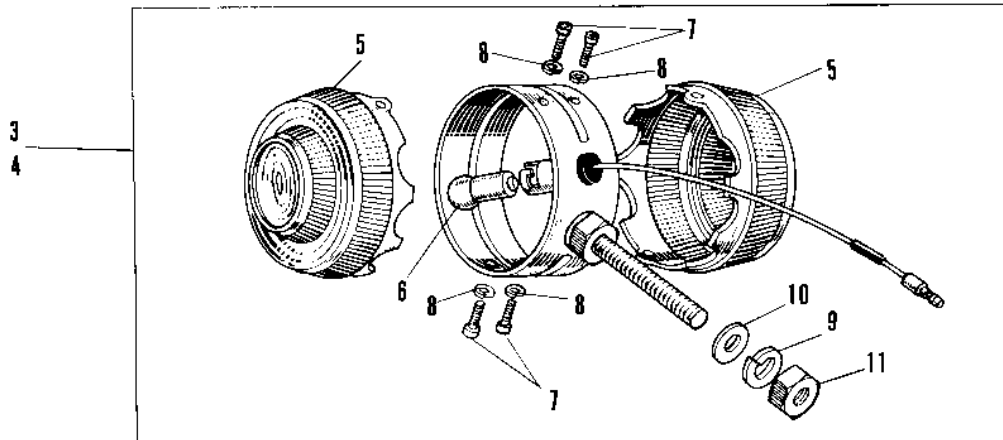

1967 Roadrunner

PARTS DIAGRAM

OPTIONAL PARTS

R

—