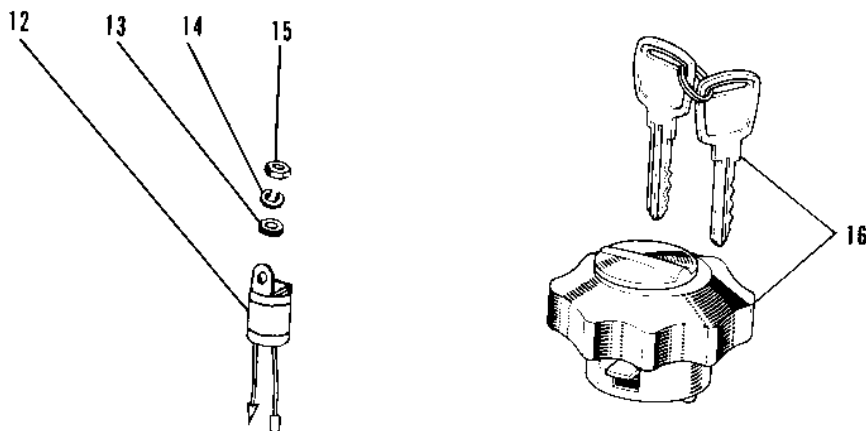

1969 Roadrunner

PARTS DIAGRAM

OPTIONAL PARTS

R

—