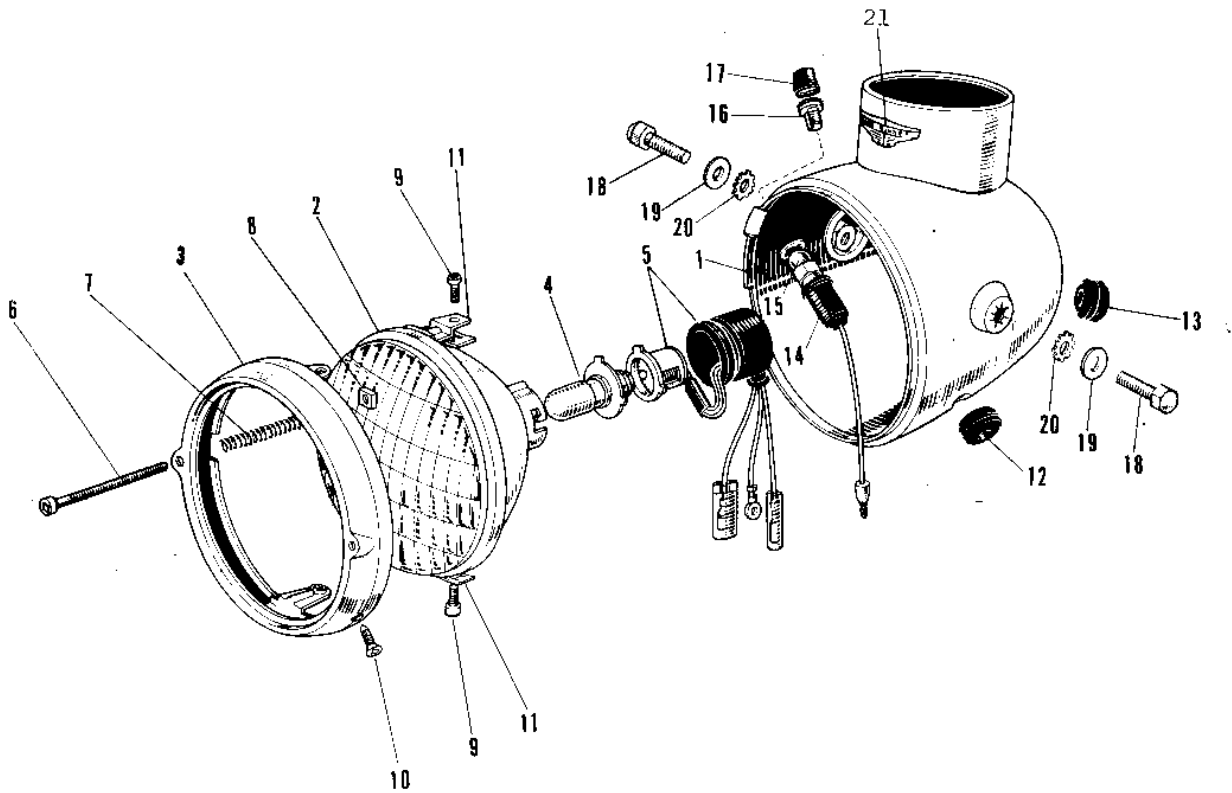

1967 Roadrunner

PARTS DIAGRAM

HEADLIGHT

R

—

1967 Roadrunner

PARTS LIST

HEADLIGHT

ITEM NAME	PART NUMBER	QUANTITY
LAMP ASSY HEAD C.RED (Ref # 1 ~ 16)	23001-029-24	1
UNAVAILABLE IN PRICE BOOK (Ref # 1 ~ 16)	23001-029-27	1
LAMP ASSY HEAD BLACK (Ref # 1 ~ 17)	23001-023-10	1
BODY HEAD LAMP BLACK (Ref # 1)	23005-008-10	1
UNAVAILABLE IN PRICE BOOK (Ref # 1)	23005-008-24	1
BODY HEAD LAMP C.BLUE (Ref # 1)	23005-008-27	1
LENS UNIT HEAD LAMP (Ref # 2)	23007-009	1
RIM HEAD LAMP (Ref # 3)	23006-008	1
BULB 6V 15/15W (Ref # 4)	92069-021	1
BULB 6V 25/25W (Ref # 4)	92069-031	1
SOCKET HEAD LAMP (Ref # 5)	23008-008	1
SCREW FOCUS ADJUST (Ref # 6)	23019-006	1
SPRING FOCUS ADJUST (Ref # 7)	23014-004	1
NUT SQAURE 3MM (Ref # 8)	23020-005	1
NUT SQURE 3MM (Ref # 8)	23020-011	1
SCREW SPECIAL 5X6 (Ref # 9)	23019-005	2
SCREW PAN HEAD 5X10 (Ref # 10)	92011-007	1
SCREW PAN HEAD 5X10 (Ref # 10)	23019-020	1
NUT SPECIAL (Ref # 11)	23020-006	2
UNAVAILABLE IN PRICE BOOK (Ref # 12)	23023-004	1
GROMMET 16MM (Ref # 13)	850A1601	1
SOCKET HIGH BEAM LAMP (Ref # 14)	23017-002	(1
SOCKET HIGH BEAM LAMP (Ref # 14)	23017-001	1
BULB 6V 1.5W (Ref # 15)	92069-024	1
CASE HIGH BEAM LAMP (Ref # 16)	23018-001	(1
SOCKET HIGH BEAM LAMP (Ref # 16)	23017-001	1
COVER HIGH BEAM LAMP (Ref # 17)	23060-001	1
BOLT HEAD LAMP MOUNT (Ref # 18)	92007-003	2
WASHER PLAIN 8MM (Ref # 19)	410B0800	2

1967 Roadrunner

PARTS LIST

HEADLIGHT

ITEM NAME	PART NUMBER	QUANTITY
TOOTHED LOCK WASHER 8MM (Ref # 20)	463H0800	2
EMBLEM HEAD LAMP (Ref # 21)	56018-004	1