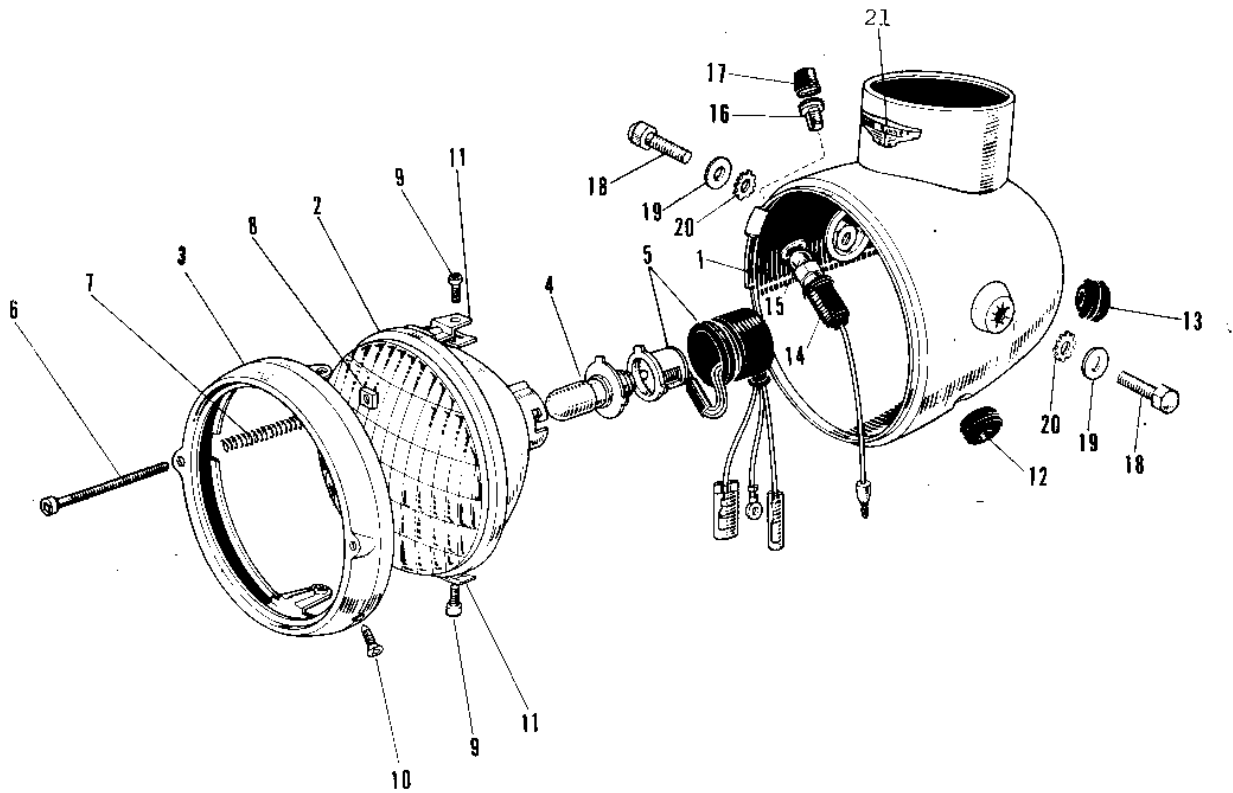

1968 Roadrunner

PARTS DIAGRAM

HEADLIGHT

R

—

1968 Roadrunner

PARTS LIST

HEADLIGHT

ITEM NAME	PART NUMBER	QUANTITY
LAMP ASSY HEAD C.RED (Ref # 1 ~ 16)	23001-029-24	1
UNAVAILABLE IN PRICE BOOK (Ref # 1 ~ 16)	23001-029-27	1
LAMP ASSY HEAD BLACK (Ref # 1 ~ 17)	23001-023-10	1
BODY HEAD LAMP BLACK (Ref # 1)	23005-008-10	1
UNAVAILABLE IN PRICE BOOK (Ref # 1)	23005-008-24	1
BODY HEAD LAMP C.BLUE (Ref # 1)	23005-008-27	1
LENS UNIT HEAD LAMP (Ref # 2)	23007-009	1
RIM HEAD LAMP (Ref # 3)	23006-008	1
BULB 6V 15/15W (Ref # 4)	92069-021	1
BULB 6V 25/25W (Ref # 4)	92069-031	1
SOCKET HEAD LAMP (Ref # 5)	23008-008	1
SCREW FOCUS ADJUST (Ref # 6)	23019-006	1
SPRING FOCUS ADJUST (Ref # 7)	23014-004	1
NUT SQAURE 3MM (Ref # 8)	23020-005	1
NUT SQURE 3MM (Ref # 8)	23020-011	1
SCREW SPECIAL 5X6 (Ref # 9)	23019-005	2
SCREW PAN HEAD 5X10 (Ref # 10)	92011-007	1
SCREW PAN HEAD 5X10 (Ref # 10)	23019-020	1
NUT SPECIAL (Ref # 11)	23020-006	2
UNAVAILABLE IN PRICE BOOK (Ref # 12)	23023-004	1
GROMMET 16MM (Ref # 13)	850A1601	1
SOCKET HIGH BEAM LAMP (Ref # 14)	23017-002	(1
SOCKET HIGH BEAM LAMP (Ref # 14)	23017-001	1
BULB 6V 1.5W (Ref # 15)	92069-024	1
CASE HIGH BEAM LAMP (Ref # 16)	23018-001	(1
SOCKET HIGH BEAM LAMP (Ref # 16)	23017-001	1
COVER HIGH BEAM LAMP (Ref # 17)	23060-001	1
BOLT HEAD LAMP MOUNT (Ref # 18)	92007-003	2
WASHER PLAIN 8MM (Ref # 19)	410B0800	2

1968 Roadrunner

PARTS LIST

HEADLIGHT

Kawasaki

Let the Good Times Roll®

ITEM NAME	PART NUMBER	QUANTITY
TOOTHED LOCK WASHER 8MM (Ref # 20)	463H0800	2
EMBLEM HEAD LAMP (Ref # 21)	56018-004	1