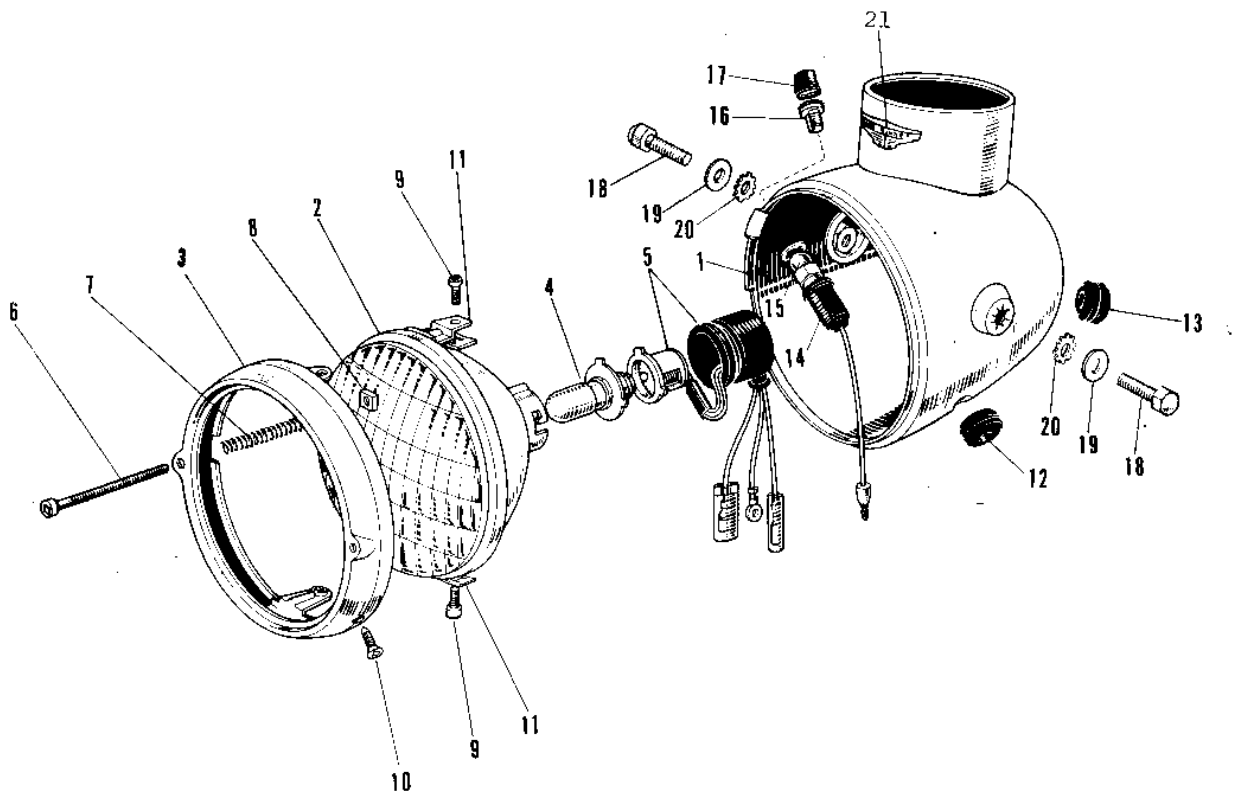

1969 Roadrunner

PARTS DIAGRAM

HEADLIGHT

R

—

1969 Roadrunner

PARTS LIST

HEADLIGHT

ITEM NAME	PART NUMBER	QUANTITY
LAMP ASSY HEAD C.RED (Ref # 1 ~ 16)	23001-029-24	1
UNAVAILABLE IN PRICE BOOK (Ref # 1 ~ 16)	23001-029-27	1
LAMP ASSY HEAD BLACK (Ref # 1 ~ 17)	23001-023-10	1
BODY HEAD LAMP BLACK (Ref # 1)	23005-008-10	1
UNAVAILABLE IN PRICE BOOK (Ref # 1)	23005-008-24	1
BODY HEAD LAMP C.BLUE (Ref # 1)	23005-008-27	1
LENS UNIT HEAD LAMP (Ref # 2)	23007-009	1
RIM HEAD LAMP (Ref # 3)	23006-008	1
BULB 6V 15/15W (Ref # 4)	92069-021	1
BULB 6V 25/25W (Ref # 4)	92069-031	1
SOCKET HEAD LAMP (Ref # 5)	23008-008	1
SCREW FOCUS ADJUST (Ref # 6)	23019-006	1
SPRING FOCUS ADJUST (Ref # 7)	23014-004	1
NUT SQAURE 3MM (Ref # 8)	23020-005	1
NUT SQURE 3MM (Ref # 8)	23020-011	1
SCREW SPECIAL 5X6 (Ref # 9)	23019-005	2
SCREW PAN HEAD 5X10 (Ref # 10)	92011-007	1
SCREW PAN HEAD 5X10 (Ref # 10)	23019-020	1
NUT SPECIAL (Ref # 11)	23020-006	2
UNAVAILABLE IN PRICE BOOK (Ref # 12)	23023-004	1
GROMMET 16MM (Ref # 13)	850A1601	1
SOCKET HIGH BEAM LAMP (Ref # 14)	23017-002	(1
SOCKET HIGH BEAM LAMP (Ref # 14)	23017-001	1
BULB 6V 1.5W (Ref # 15)	92069-024	1
CASE HIGH BEAM LAMP (Ref # 16)	23018-001	(1
SOCKET HIGH BEAM LAMP (Ref # 16)	23017-001	1
COVER HIGH BEAM LAMP (Ref # 17)	23060-001	1
BOLT HEAD LAMP MOUNT (Ref # 18)	92007-003	2
WASHER PLAIN 8MM (Ref # 19)	410B0800	2

1969 Roadrunner

PARTS LIST

HEADLIGHT

Kawasaki

Let the Good Times Roll®

ITEM NAME	PART NUMBER	QUANTITY
TOOTHED LOCK WASHER 8MM (Ref # 20)	463H0800	2
EMBLEM HEAD LAMP (Ref # 21)	56018-004	1