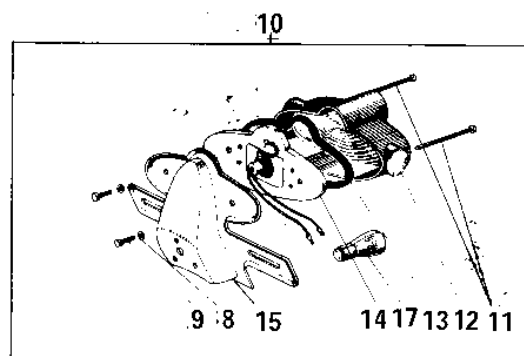

1967 Roadrunner

PARTS DIAGRAM

METER/TAILLIGHT

F

-

1967 Roadrunner

PARTS LIST

METER/TAILLIGHT

ITEM NAME	PART NUMBER	QUANTITY
UNAVAILABLE IN PRICE BOOK (Ref # 1)	23025-026	1
LENS TAIL LAMP (Ref # 2)	23026-017	1
GASKET TAIL LAMP LENS (Ref # 3)	23028-007	1
SOCKET TAIL LAMP (Ref # 4)	23027-012	1
BKT LICENSE PLT (Ref # 5)	23036-003	1
SCREW OVL CNTSNK 3X60 (Ref # 6)	222E0360	2
SCREW OVL CNTSNK 3X60 (Ref # 6)	222E0360A	2
BULB 6V 3/21CP (Ref # 7)	92069-023	1
WASHER SPRING 5MM (Ref # 8)	461F0500	2
BOLT HEX HEAD 5X10 (Ref # 9)	110N0510	2
LAMP ASSY-TAIL,BLACK (Ref # 10)	23024-019-21	1
SCREW PAN HEAD 4X50 (Ref # 11)	220E0450	2
SCREW PAN HEAD 4X50 (Ref # 11)	220E0450	2
LENS TAIL LAMP (Ref # 12)	23026-010	1
GASKET TAIL LAMP (Ref # 13)	23028-008	1
SOCKET TAIL LAMP (Ref # 14)	23027-009	1
BKT LICENSE PLT (Ref # 15)	23036-002	1
SPEEDOMETER ASSY MPH (Ref # 16)	25005-019	1
UNAVAILABLE IN PRICE BOOK (Ref # 16)	25005-018	1
BULB 6V 1.5W (Ref # 17)	92069-022	2