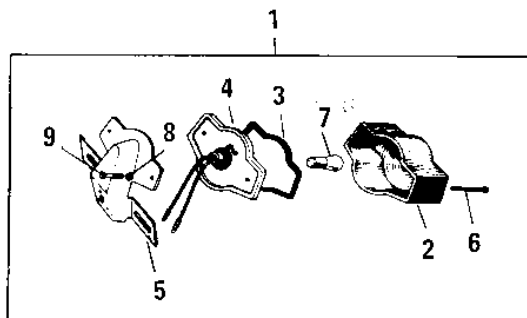

1967 Roadrunner

PARTS DIAGRAM

METER/TAILLIGHT

F

-

1967 Roadrunner

PARTS LIST

METER/TAILLIGHT

ITEM NAME	PART NUMBER	QUANTITY
UNAVAILABLE IN PRICE BOOK (Ref # 1)	23025-026	1
LENS TAIL LAMP (Ref # 2)	23026-017	1
GASKET TAIL LAMP LENS (Ref # 3)	23028-007	1
SOCKET TAIL LAMP (Ref # 4)	23027-012	1
BKT LICENSE PLT (Ref # 5)	23036-003	1
SCREW OVL CNTSNK 3X60 (Ref # 6)	222E0360	2
SCREW OVL CNTSNK 3X60 (Ref # 6)	222E0360A	2
BULB 6V 3/21CP (Ref # 7)	92069-023	1
WASHER SPRING 5MM (Ref # 8)	461F0500	2
BOLT HEX HEAD 5X10 (Ref # 9)	110N0510	2
LAMP ASSY-TAIL,BLACK (Ref # 10)	23024-019-21	1
SCREW PAN HEAD 4X50 (Ref # 11)	220E0450	2
SCREW PAN HEAD 4X50 (Ref # 11)	220E0450	2
LENS TAIL LAMP (Ref # 12)	23026-010	1
GASKET TAIL LAMP (Ref # 13)	23028-008	1
SOCKET TAIL LAMP (Ref # 14)	23027-009	1
BKT LICENSE PLT (Ref # 15)	23036-002	1
SPEEDOMETER ASSY MPH (Ref # 16)	25005-019	1
UNAVAILABLE IN PRICE BOOK (Ref # 16)	25005-018	1
BULB 6V 1.5W (Ref # 17)	92069-022	2