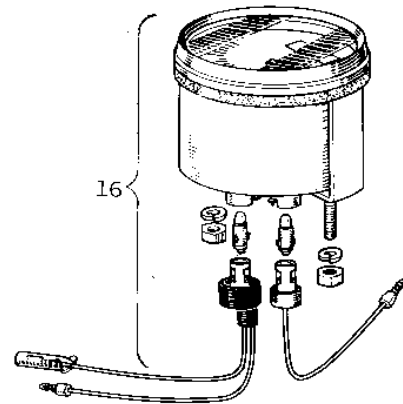

1967 Roadrunner

PARTS DIAGRAM

METER/TAILLIGHT

F

-

1967 Roadrunner

PARTS LIST

METER/TAILLIGHT

ITEM NAME	PART NUMBER	QUANTITY
UNAVAILABLE IN PRICE BOOK (Ref # 1)	23025-026	1
LENS TAIL LAMP (Ref # 2)	23026-017	1
GASKET TAIL LAMP LENS (Ref # 3)	23028-007	1
SOCKET TAIL LAMP (Ref # 4)	23027-012	1
BKT LICENSE PLT (Ref # 5)	23036-003	1
SCREW OVL CNTSNK 3X60 (Ref # 6)	222E0360	2
SCREW OVL CNTSNK 3X60 (Ref # 6)	222E0360A	2
BULB 6V 3/21CP (Ref # 7)	92069-023	1
WASHER SPRING 5MM (Ref # 8)	461F0500	2
BOLT HEX HEAD 5X10 (Ref # 9)	110N0510	2
LAMP ASSY-TAIL,BLACK (Ref # 10)	23024-019-21	1
SCREW PAN HEAD 4X50 (Ref # 11)	220E0450	2
SCREW PAN HEAD 4X50 (Ref # 11)	220E0450	2
LENS TAIL LAMP (Ref # 12)	23026-010	1
GASKET TAIL LAMP (Ref # 13)	23028-008	1
SOCKET TAIL LAMP (Ref # 14)	23027-009	1
BKT LICENSE PLT (Ref # 15)	23036-002	1
SPEEDOMETER ASSY MPH (Ref # 16)	25005-019	1
UNAVAILABLE IN PRICE BOOK (Ref # 16)	25005-018	1
BULB 6V 1.5W (Ref # 17)	92069-022	2