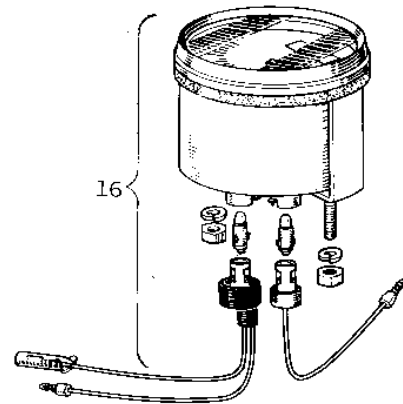

1968 Roadrunner

PARTS DIAGRAM

METER/TAILLIGHT

F

-

1968 Roadrunner

PARTS LIST

METER/TAILLIGHT

ITEM NAME	PART NUMBER	QUANTITY
UNAVAILABLE IN PRICE BOOK (Ref # 1)	23025-026	1
LENS TAIL LAMP (Ref # 2)	23026-017	1
GASKET TAIL LAMP LENS (Ref # 3)	23028-007	1
SOCKET TAIL LAMP (Ref # 4)	23027-012	1
BKT LICENSE PLT (Ref # 5)	23036-003	1
SCREW OVL CNTSNK 3X60 (Ref # 6)	222E0360	2
SCREW OVL CNTSNK 3X60 (Ref # 6)	222E0360A	2
BULB 6V 3/21CP (Ref # 7)	92069-023	1
WASHER SPRING 5MM (Ref # 8)	461F0500	2
BOLT HEX HEAD 5X10 (Ref # 9)	110N0510	2
LAMP ASSY-TAIL,BLACK (Ref # 10)	23024-019-21	1
SCREW PAN HEAD 4X50 (Ref # 11)	220E0450	2
SCREW PAN HEAD 4X50 (Ref # 11)	220E0450	2
LENS TAIL LAMP (Ref # 12)	23026-010	1
GASKET TAIL LAMP (Ref # 13)	23028-008	1
SOCKET TAIL LAMP (Ref # 14)	23027-009	1
BKT LICENSE PLT (Ref # 15)	23036-002	1
SPEEDOMETER ASSY MPH (Ref # 16)	25005-019	1
UNAVAILABLE IN PRICE BOOK (Ref # 16)	25005-018	1
BULB 6V 1.5W (Ref # 17)	92069-022	2