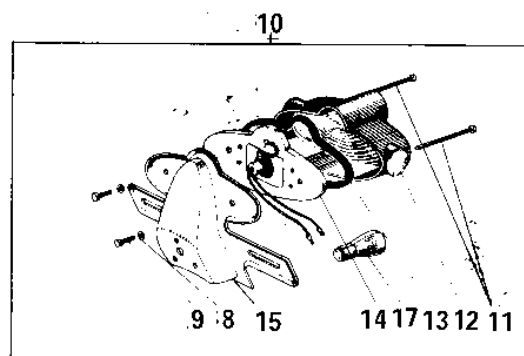

1968 Roadrunner

PARTS DIAGRAM

METER/TAILLIGHT

F

-

1968 Roadrunner

PARTS LIST

METER/TAILLIGHT

ITEM NAME	PART NUMBER	QUANTITY
UNAVAILABLE IN PRICE BOOK (Ref # 1)	23025-026	1
LENS TAIL LAMP (Ref # 2)	23026-017	1
GASKET TAIL LAMP LENS (Ref # 3)	23028-007	1
SOCKET TAIL LAMP (Ref # 4)	23027-012	1
BKT LICENSE PLT (Ref # 5)	23036-003	1
SCREW OVL CNTSNK 3X60 (Ref # 6)	222E0360	2
SCREW OVL CNTSNK 3X60 (Ref # 6)	222E0360A	2
BULB 6V 3/21CP (Ref # 7)	92069-023	1
WASHER SPRING 5MM (Ref # 8)	461F0500	2
BOLT HEX HEAD 5X10 (Ref # 9)	110N0510	2
LAMP ASSY-TAIL,BLACK (Ref # 10)	23024-019-21	1
SCREW PAN HEAD 4X50 (Ref # 11)	220E0450	2
SCREW PAN HEAD 4X50 (Ref # 11)	220E0450	2
LENS TAIL LAMP (Ref # 12)	23026-010	1
GASKET TAIL LAMP (Ref # 13)	23028-008	1
SOCKET TAIL LAMP (Ref # 14)	23027-009	1
BKT LICENSE PLT (Ref # 15)	23036-002	1
SPEEDOMETER ASSY MPH (Ref # 16)	25005-019	1
UNAVAILABLE IN PRICE BOOK (Ref # 16)	25005-018	1
BULB 6V 1.5W (Ref # 17)	92069-022	2