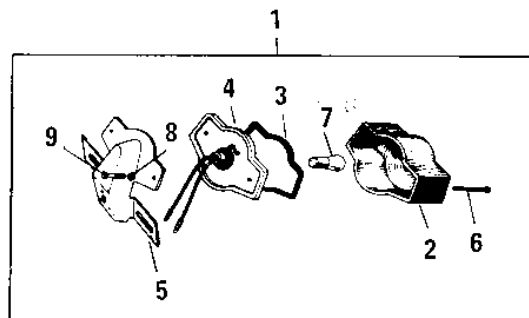

1968 Roadrunner

PARTS DIAGRAM

METER/TAILLIGHT

F

-

1968 Roadrunner

PARTS LIST

METER/TAILLIGHT

ITEM NAME	PART NUMBER	QUANTITY
UNAVAILABLE IN PRICE BOOK (Ref # 1)	23025-026	1
LENS TAIL LAMP (Ref # 2)	23026-017	1
GASKET TAIL LAMP LENS (Ref # 3)	23028-007	1
SOCKET TAIL LAMP (Ref # 4)	23027-012	1
BKT LICENSE PLT (Ref # 5)	23036-003	1
SCREW OVL CNTSNK 3X60 (Ref # 6)	222E0360	2
SCREW OVL CNTSNK 3X60 (Ref # 6)	222E0360A	2
BULB 6V 3/21CP (Ref # 7)	92069-023	1
WASHER SPRING 5MM (Ref # 8)	461F0500	2
BOLT HEX HEAD 5X10 (Ref # 9)	110N0510	2
LAMP ASSY-TAIL,BLACK (Ref # 10)	23024-019-21	1
SCREW PAN HEAD 4X50 (Ref # 11)	220E0450	2
SCREW PAN HEAD 4X50 (Ref # 11)	220E0450	2
LENS TAIL LAMP (Ref # 12)	23026-010	1
GASKET TAIL LAMP (Ref # 13)	23028-008	1
SOCKET TAIL LAMP (Ref # 14)	23027-009	1
BKT LICENSE PLT (Ref # 15)	23036-002	1
SPEEDOMETER ASSY MPH (Ref # 16)	25005-019	1
UNAVAILABLE IN PRICE BOOK (Ref # 16)	25005-018	1
BULB 6V 1.5W (Ref # 17)	92069-022	2