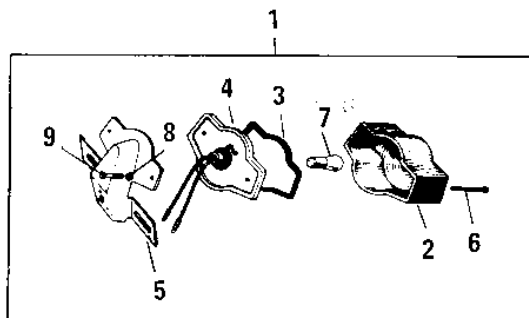

1969 Roadrunner

PARTS DIAGRAM

METER/TAILLIGHT

F

-

1969 Roadrunner

PARTS LIST

METER/TAILLIGHT

| ITEM NAME | PART NUMBER | QUANTITY |
|--------------------------------------|--------------|----------|
| UNAVAILABLE IN PRICE BOOK (Ref # 1) | 23025-026 | 1 |
| LENS TAIL LAMP (Ref # 2) | 23026-017 | 1 |
| GASKET TAIL LAMP LENS (Ref # 3) | 23028-007 | 1 |
| SOCKET TAIL LAMP (Ref # 4) | 23027-012 | 1 |
| BKT LICENSE PLT (Ref # 5) | 23036-003 | 1 |
| SCREW OVL CNTSNK 3X60 (Ref # 6) | 222E0360 | 2 |
| SCREW OVL CNTSNK 3X60 (Ref # 6) | 222E0360A | 2 |
| BULB 6V 3/21CP (Ref # 7) | 92069-023 | 1 |
| WASHER SPRING 5MM (Ref # 8) | 461F0500 | 2 |
| BOLT HEX HEAD 5X10 (Ref # 9) | 110N0510 | 2 |
| LAMP ASSY-TAIL,BLACK (Ref # 10) | 23024-019-21 | 1 |
| SCREW PAN HEAD 4X50 (Ref # 11) | 220E0450 | 2 |
| SCREW PAN HEAD 4X50 (Ref # 11) | 220E0450 | 2 |
| LENS TAIL LAMP (Ref # 12) | 23026-010 | 1 |
| GASKET TAIL LAMP (Ref # 13) | 23028-008 | 1 |
| SOCKET TAIL LAMP (Ref # 14) | 23027-009 | 1 |
| BKT LICENSE PLT (Ref # 15) | 23036-002 | 1 |
| SPEEDOMETER ASSY MPH (Ref # 16) | 25005-019 | 1 |
| UNAVAILABLE IN PRICE BOOK (Ref # 16) | 25005-018 | 1 |
| BULB 6V 1.5W (Ref # 17) | 92069-022 | 2 |