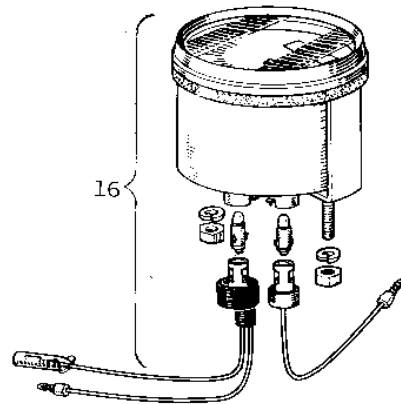

1969 Roadrunner

PARTS DIAGRAM

METER/TAILLIGHT

F

-

1969 Roadrunner

PARTS LIST

METER/TAILLIGHT

| ITEM NAME | PART NUMBER | QUANTITY |
|--------------------------------------|--------------|----------|
| UNAVAILABLE IN PRICE BOOK (Ref # 1) | 23025-026 | 1 |
| LENS TAIL LAMP (Ref # 2) | 23026-017 | 1 |
| GASKET TAIL LAMP LENS (Ref # 3) | 23028-007 | 1 |
| SOCKET TAIL LAMP (Ref # 4) | 23027-012 | 1 |
| BKT LICENSE PLT (Ref # 5) | 23036-003 | 1 |
| SCREW OVL CNTSNK 3X60 (Ref # 6) | 222E0360 | 2 |
| SCREW OVL CNTSNK 3X60 (Ref # 6) | 222E0360A | 2 |
| BULB 6V 3/21CP (Ref # 7) | 92069-023 | 1 |
| WASHER SPRING 5MM (Ref # 8) | 461F0500 | 2 |
| BOLT HEX HEAD 5X10 (Ref # 9) | 110N0510 | 2 |
| LAMP ASSY-TAIL,BLACK (Ref # 10) | 23024-019-21 | 1 |
| SCREW PAN HEAD 4X50 (Ref # 11) | 220E0450 | 2 |
| SCREW PAN HEAD 4X50 (Ref # 11) | 220E0450 | 2 |
| LENS TAIL LAMP (Ref # 12) | 23026-010 | 1 |
| GASKET TAIL LAMP (Ref # 13) | 23028-008 | 1 |
| SOCKET TAIL LAMP (Ref # 14) | 23027-009 | 1 |
| BKT LICENSE PLT (Ref # 15) | 23036-002 | 1 |
| SPEEDOMETER ASSY MPH (Ref # 16) | 25005-019 | 1 |
| UNAVAILABLE IN PRICE BOOK (Ref # 16) | 25005-018 | 1 |
| BULB 6V 1.5W (Ref # 17) | 92069-022 | 2 |