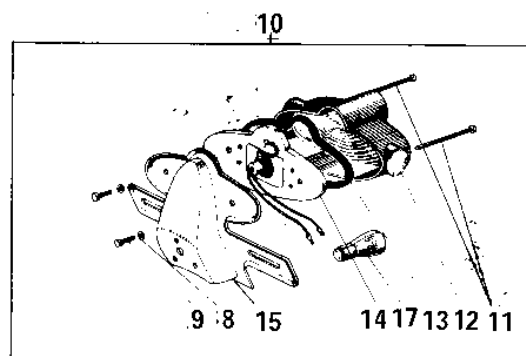

1969 Roadrunner

PARTS DIAGRAM

METER/TAILLIGHT

F

-

1969 Roadrunner

PARTS LIST

METER/TAILLIGHT

| ITEM NAME | PART NUMBER | QUANTITY |
|--------------------------------------|--------------|----------|
| UNAVAILABLE IN PRICE BOOK (Ref # 1) | 23025-026 | 1 |
| LENS TAIL LAMP (Ref # 2) | 23026-017 | 1 |
| GASKET TAIL LAMP LENS (Ref # 3) | 23028-007 | 1 |
| SOCKET TAIL LAMP (Ref # 4) | 23027-012 | 1 |
| BKT LICENSE PLT (Ref # 5) | 23036-003 | 1 |
| SCREW OVL CNTSNK 3X60 (Ref # 6) | 222E0360 | 2 |
| SCREW OVL CNTSNK 3X60 (Ref # 6) | 222E0360A | 2 |
| BULB 6V 3/21CP (Ref # 7) | 92069-023 | 1 |
| WASHER SPRING 5MM (Ref # 8) | 461F0500 | 2 |
| BOLT HEX HEAD 5X10 (Ref # 9) | 110N0510 | 2 |
| LAMP ASSY-TAIL,BLACK (Ref # 10) | 23024-019-21 | 1 |
| SCREW PAN HEAD 4X50 (Ref # 11) | 220E0450 | 2 |
| SCREW PAN HEAD 4X50 (Ref # 11) | 220E0450 | 2 |
| LENS TAIL LAMP (Ref # 12) | 23026-010 | 1 |
| GASKET TAIL LAMP (Ref # 13) | 23028-008 | 1 |
| SOCKET TAIL LAMP (Ref # 14) | 23027-009 | 1 |
| BKT LICENSE PLT (Ref # 15) | 23036-002 | 1 |
| SPEEDOMETER ASSY MPH (Ref # 16) | 25005-019 | 1 |
| UNAVAILABLE IN PRICE BOOK (Ref # 16) | 25005-018 | 1 |
| BULB 6V 1.5W (Ref # 17) | 92069-022 | 2 |