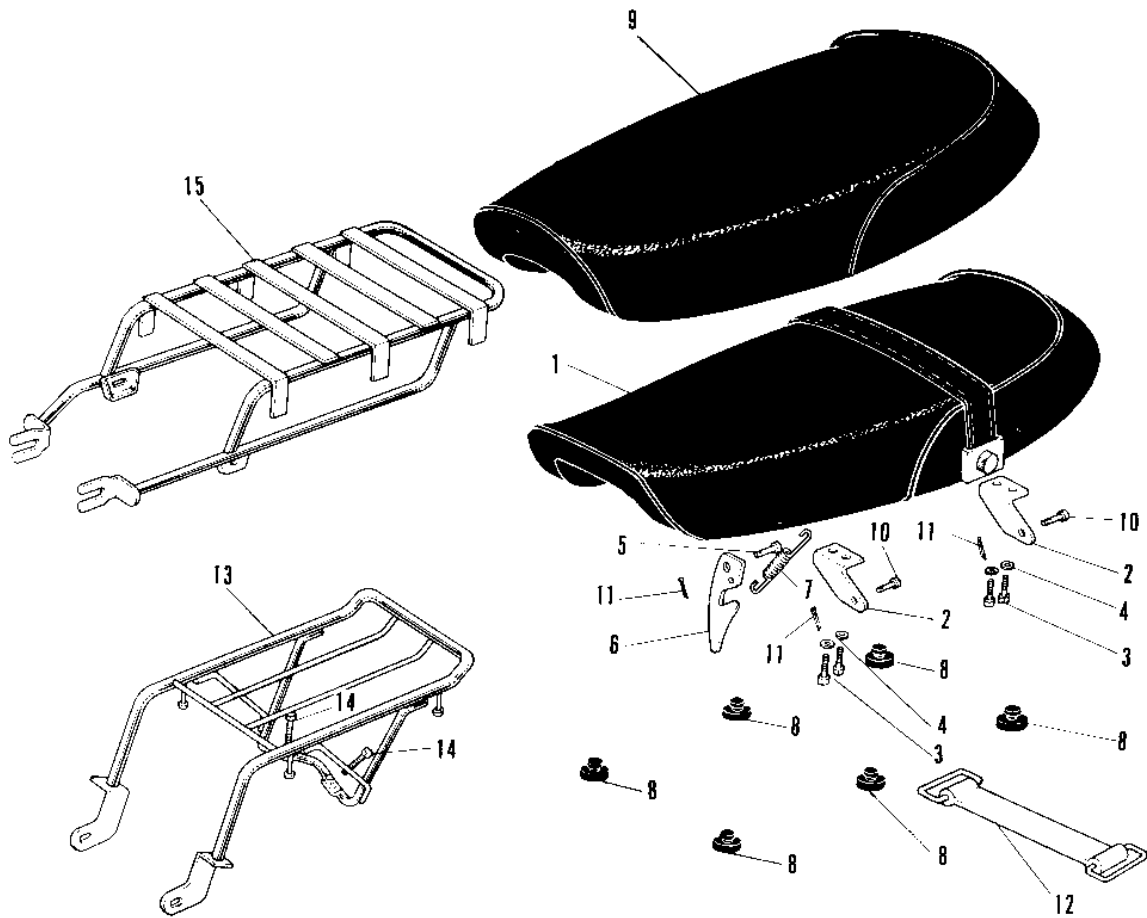

1969 Roadrunner

PARTS DIAGRAM

SEAT