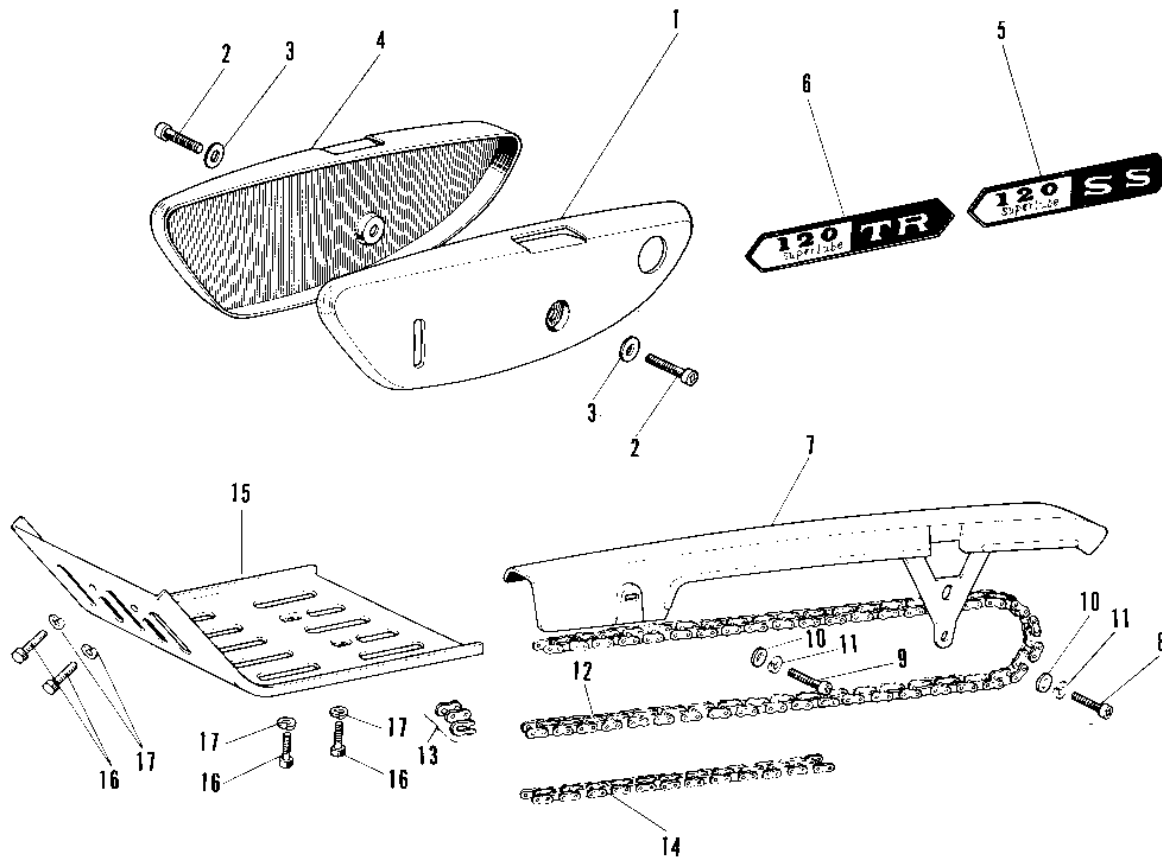

1967 Roadrunner

PARTS DIAGRAM

SIDE COVERS/CHAIN COVER/CHAIN

Rt

—

1967 Roadrunner

PARTS LIST

SIDE COVERS/CHAIN COVER/CHAIN

ITEM NAME	PART NUMBER	QUANTITY
COVER-L.H SIDE,SILVER (Ref # 1)	36001-012-14	1
COVER L.H SIDE C.RED (Ref # 1)	36001-012-24	1
COVER L.H SIDE C.BLUE (Ref # 1)	36001-012-27	1
SCREW PAN HEAD 6X12 (Ref # 2)	220E0612	2
WASHER PLAIN 6MM (Ref # 3)	410B0600	2
COVER,RH SIDE,C.BLUE (Ref # 4)	36007-013-27	1
COVER,RH SIDE,C.BLUE (Ref # 4)	36007-013-27	1
COVER,RH SIDE,C.BLUE (Ref # 4)	36007-013-27	1
EMBLEM SIDE COVER (Ref # 5)	56018-003	2
COVER CHAIN (Ref # 7)	36014-012	1
SCREW PAN HEAD 5X10 (Ref # 8)	220B0510	1
SCREW PAN HEAD 5X10 (Ref # 8)	220B0510	1
SCREW PAN HEAD 5X8 (Ref # 9)	220B0508	1
SCREW PAN HEAD 5X8 (Ref # 9)	220B0508	1
WASHER PLAIN 5MM (Ref # 10)	410B0500	2
WASHER SPRING 5MM (Ref # 11)	461F0500	2
DR CHAIN 428X102 (Ref # 12, 13)	92057-035	1
DR CHAIN 428X106 (Ref # 12, 13)	92057-036	1
JOINT-CHAIN (Ref # 13)	92058-1014	1
GUARD ENGINE (Ref # 15)	55011-003	1
BOLT-SMALL-UPSET,8X14 (Ref # 16)	115B0814	4
WASHER SPRING 8MM (Ref # 17)	461F0800	4