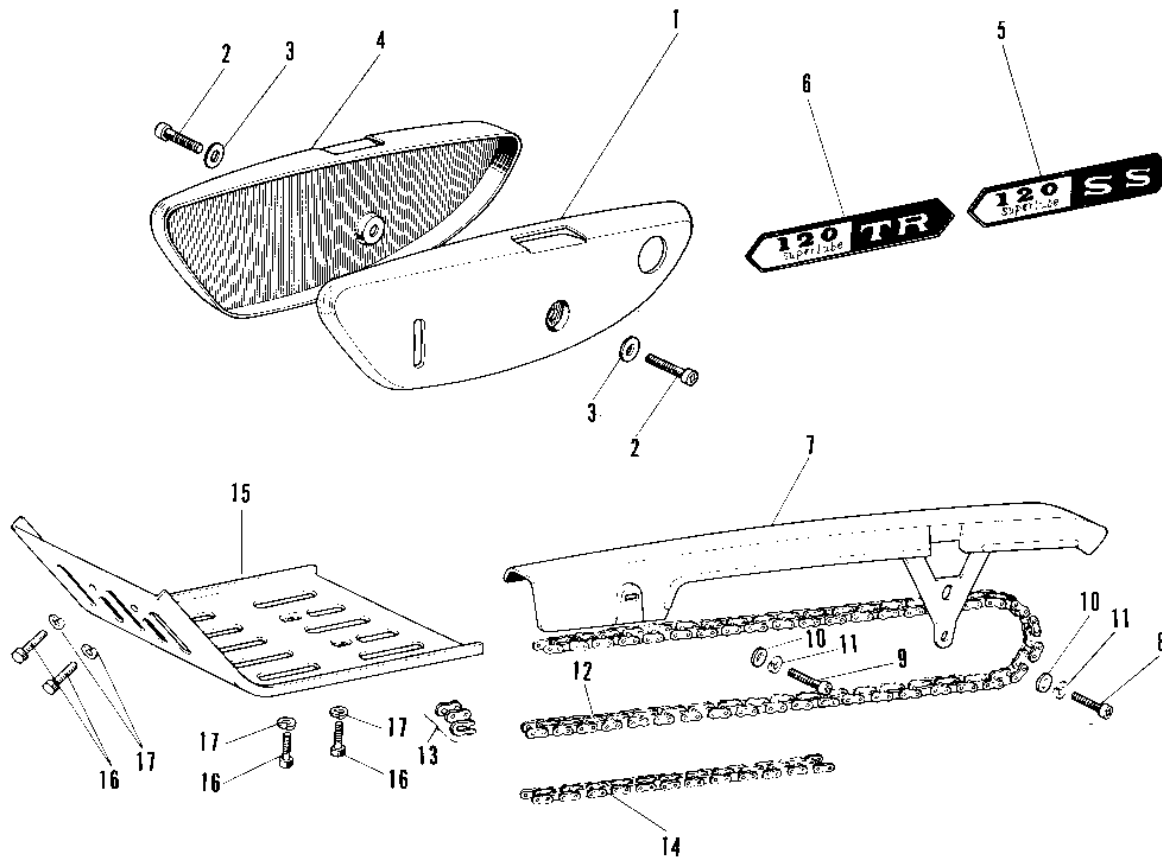

## PARTS DIAGRAM

### SIDE COVERS/CHAIN COVER/CHAIN

Rc

—

## PARTS LIST

### SIDE COVERS/CHAIN COVER/CHAIN

ITEM NAME	PART NUMBER	QUANTITY
COVER-L.H SIDE,SILVER (Ref # 1)	36001-012-14	1
COVER L.H SIDE C.RED (Ref # 1)	36001-012-24	1
COVER L.H SIDE C.BLUE (Ref # 1)	36001-012-27	1
SCREW PAN HEAD 6X12 (Ref # 2)	220E0612	2
WASHER PLAIN 6MM (Ref # 3)	410B0600	2
COVER,RH SIDE,C.BLUE (Ref # 4)	36007-013-27	1
COVER,RH SIDE,C.BLUE (Ref # 4)	36007-013-27	1
COVER,RH SIDE,C.BLUE (Ref # 4)	36007-013-27	1
EMBLEM SIDE COVER (Ref # 6)	56018-005	
COVER CHAIN (Ref # 7)	36014-012	1
SCREW PAN HEAD 5X10 (Ref # 8)	220B0510	1
SCREW PAN HEAD 5X10 (Ref # 8)	220B0510	1
SCREW PAN HEAD 5X8 (Ref # 9)	220B0508	1
SCREW PAN HEAD 5X8 (Ref # 9)	220B0508	1
WASHER PLAIN 5MM (Ref # 10)	410B0500	2
WASHER SPRING 5MM (Ref # 11)	461F0500	2
DR CHAIN 428X104 (Ref # 12, 13)	92057-026	
DR CHAIN 428X108 (Ref # 12, 13)	695Y43108	
JOINT-CHAIN (Ref # 13)	92058-1014	1
DR CHAIN 428X12 (Ref # 13, 14)	695Y43012	
GUARD ENGINE (Ref # 15)	55011-003	1
BOLT-SMALL-UPSET,8X14 (Ref # 16)	115B0814	4
WASHER SPRING 8MM (Ref # 17)	461F0800	4