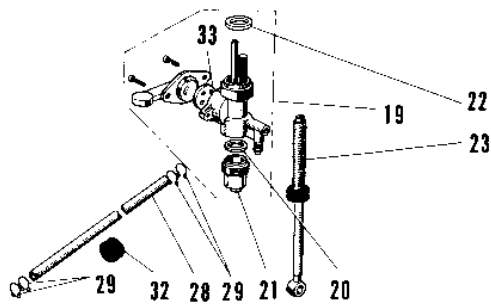

## PARTS DIAGRAM FUEL TANK/OIL TANK

Re

—

## PARTS LIST

### FUEL TANK/OIL TANK

**Kawasaki**

Let the Good Times Roll®

ITEM NAME	PART NUMBER	QUANTITY
GASKET OIL TANK CAP (Ref # 26)	92065-020	1
STRAINER OIL TANK CAP (Ref # 27)	52004-002	1
PIPE OIL TANK (Ref # 28)	92059-006	1
CLAMP FUEL PIPE (Ref # 29)	92037-010	4
GROMMET PIPE (Ref # 32)	92071-038	1
GASKET FUEL COCK LEV (Ref # 33)	92065-014	1
TANK-FUEL,C.RED (Ref # 34)	51001-011-24	1
UNAVAILABLE IN PRICE BOOK (Ref # 34)	51001-011-27	1
REFLECTOR REFLEX (Ref # 35)	28001-004	2
TAP-ASSY,FUEL (Ref # 36)	51023-1123	1
GASKET,FUEL TAP JOINT (Ref # 37)	11009-1567	1
'O' RING FUEL COCK (Ref # 38)	92065-062	1
GASKET FUEL COCK CUP (Ref # 39)	51037-008	1