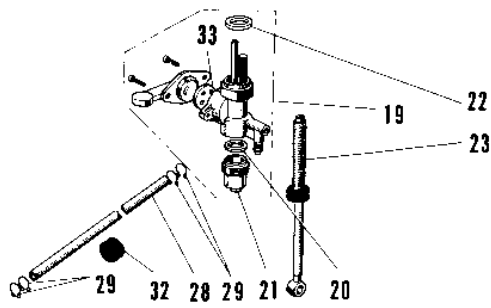

## PARTS DIAGRAM FUEL TANK/OIL TANK

Re

—

## PARTS LIST

### FUEL TANK/OIL TANK

ITEM NAME	PART NUMBER	QUANTITY
GASKET OIL TANK CAP (Ref # 26)	92065-020	1
STRAINER OIL TANK CAP (Ref # 27)	52004-002	1
PIPE OIL TANK (Ref # 28)	92059-006	1
CLAMP FUEL PIPE (Ref # 29)	92037-010	4
GROMMET PIPE (Ref # 32)	92071-038	1
GASKET FUEL COCK LEV (Ref # 33)	92065-014	1
TANK-FUEL,C.RED (Ref # 34)	51001-011-24	1
UNAVAILABLE IN PRICE BOOK (Ref # 34)	51001-011-27	1
REFLECTOR REFLEX (Ref # 35)	28001-004	2
TAP-ASSY,FUEL (Ref # 36)	51023-1123	1
GASKET,FUEL TAP JOINT (Ref # 37)	11009-1567	1
'O' RING FUEL COCK (Ref # 38)	92065-062	1
GASKET FUEL COCK CUP (Ref # 39)	51037-008	1