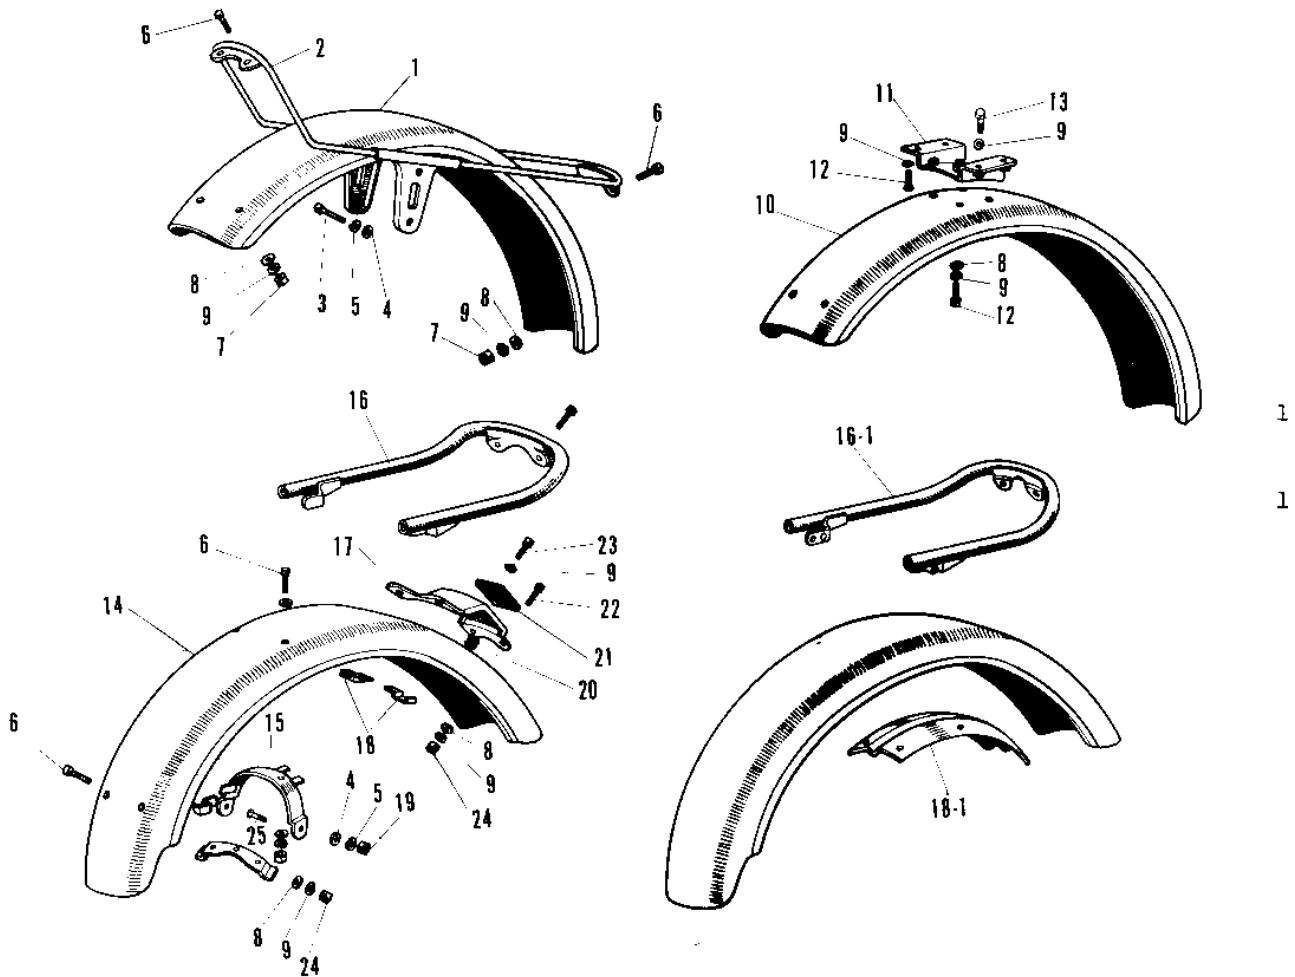

1968 Roadrunner

PARTS DIAGRAM

FENDERS

R

-

1

1

1968 Roadrunner

PARTS LIST

FENDERS

ITEM NAME	PART NUMBER	QUANTITY
FENDER FRONT (Ref # 1)	35004-015	1
UNAVAILABLE IN PRICE BOOK (Ref # 1)	35004-016	1
STAY FRONT FENDER (Ref # 2)	35011-004	1
STAY FRONT FENDER (Ref # 2)	35011-005	1
BOLT SMALL (Ref # 3)	114G0812	4
WASHER PLAIN 8MM (Ref # 4)	410B0800	10
WASHER SPRING 8MM (Ref # 5)	461F0800	8
SCREW PAN HEAD 6X10 (Ref # 6)	220B0610	4
NUT 6MM (Ref # 7)	312B0600	4
WASHER PLAIN 6MM (Ref # 8)	411B0600	16
WASHER SPRING 6MM (Ref # 9)	461F0600	17
BOLT-UPSET,6X12 (Ref # 12)	112G0612	5
FENDER-RR (Ref # 14)	35022-016	1
FENDER-RR (Ref # 14)	35022-035	1
BRACKET REAR FENDER (Ref # 15)	35025-001	1
BRACKET REAR FENDER (Ref # 15)	35025-008	1
STAY REAR FENDER (Ref # 16)	35032-001	1
STAY REAR FENDER (Ref # 16-1)	35032-002	1
BRACKET TAIL LAMP (Ref # 17)	35031-001	1
CLIP WIRING HARNESS (Ref # 18)	35024-002	2
GUSSET REAR FENDER (Ref # 18-1)	35034-006	1
NUT FUEL TANK FRONT (Ref # 19)	92020-007	4
GROMMET HARNESS 10MM (Ref # 20)	92071-019	1
DAMPER TAIL LAMP SHCK (Ref # 21)	35039-002	(1
DAMPER-TAIL LAMP SHCK (Ref # 21)	35039-005	1
SCREW PAN HEAD 6X12 (Ref # 22)	220E0612	6
SCREW PAN HEAD 6X16 (Ref # 23)	220E0616	2
NUT 6MM (Ref # 24)	311B0600	11
BOLT,FLANGED,8X35 (Ref # 25)	92001-1577	4