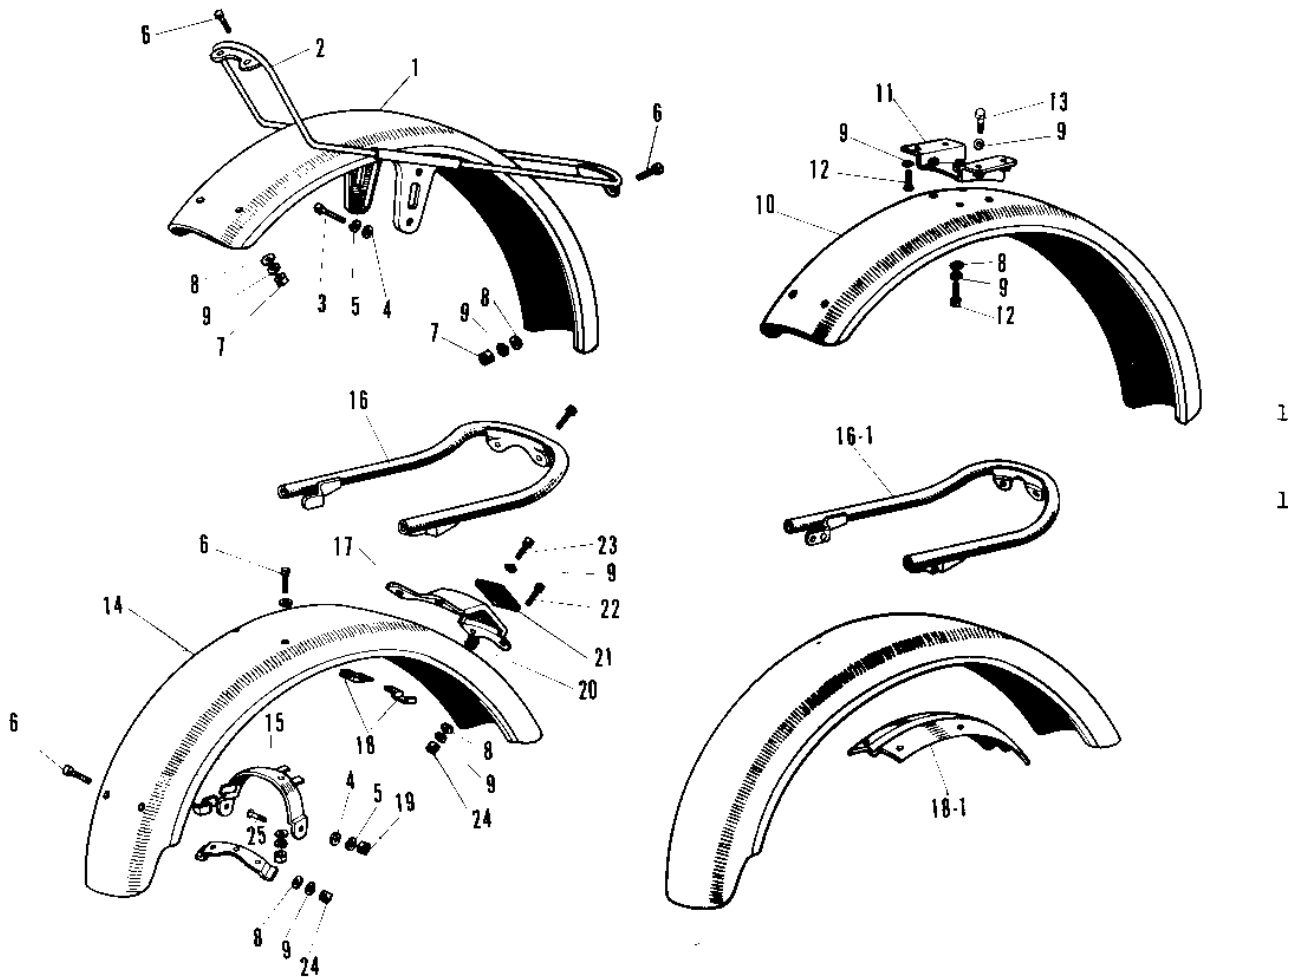

1967 Roadrunner

PARTS DIAGRAM

FENDERS

R

-

1967 Roadrunner

PARTS LIST

FENDERS

ITEM NAME	PART NUMBER	QUANTITY
FENDER FRONT (Ref # 1)	35004-015	1
UNAVAILABLE IN PRICE BOOK (Ref # 1)	35004-016	1
STAY FRONT FENDER (Ref # 2)	35011-004	1
STAY FRONT FENDER (Ref # 2)	35011-005	1
BOLT SMALL (Ref # 3)	114G0812	4
WASHER PLAIN 8MM (Ref # 4)	410B0800	10
WASHER SPRING 8MM (Ref # 5)	461F0800	8
SCREW PAN HEAD 6X10 (Ref # 6)	220B0610	4
NUT 6MM (Ref # 7)	312B0600	4
WASHER PLAIN 6MM (Ref # 8)	411B0600	16
WASHER SPRING 6MM (Ref # 9)	461F0600	17
BOLT-UPSET,6X12 (Ref # 12)	112G0612	5
FENDER-RR (Ref # 14)	35022-016	1
FENDER-RR (Ref # 14)	35022-035	1
BRACKET REAR FENDER (Ref # 15)	35025-001	1
BRACKET REAR FENDER (Ref # 15)	35025-008	1
STAY REAR FENDER (Ref # 16)	35032-001	1
STAY REAR FENDER (Ref # 16-1)	35032-002	1
BRACKET TAIL LAMP (Ref # 17)	35031-001	1
CLIP WIRING HARNESS (Ref # 18)	35024-002	2
GUSSET REAR FENDER (Ref # 18-1)	35034-006	1
NUT FUEL TANK FRONT (Ref # 19)	92020-007	4
GROMMET HARNESS 10MM (Ref # 20)	92071-019	1
DAMPER TAIL LAMP SHCK (Ref # 21)	35039-002	(1
DAMPER-TAIL LAMP SHCK (Ref # 21)	35039-005	1
SCREW PAN HEAD 6X12 (Ref # 22)	220E0612	6
SCREW PAN HEAD 6X16 (Ref # 23)	220E0616	2
NUT 6MM (Ref # 24)	311B0600	11
BOLT,FLANGED,8X35 (Ref # 25)	92001-1577	4