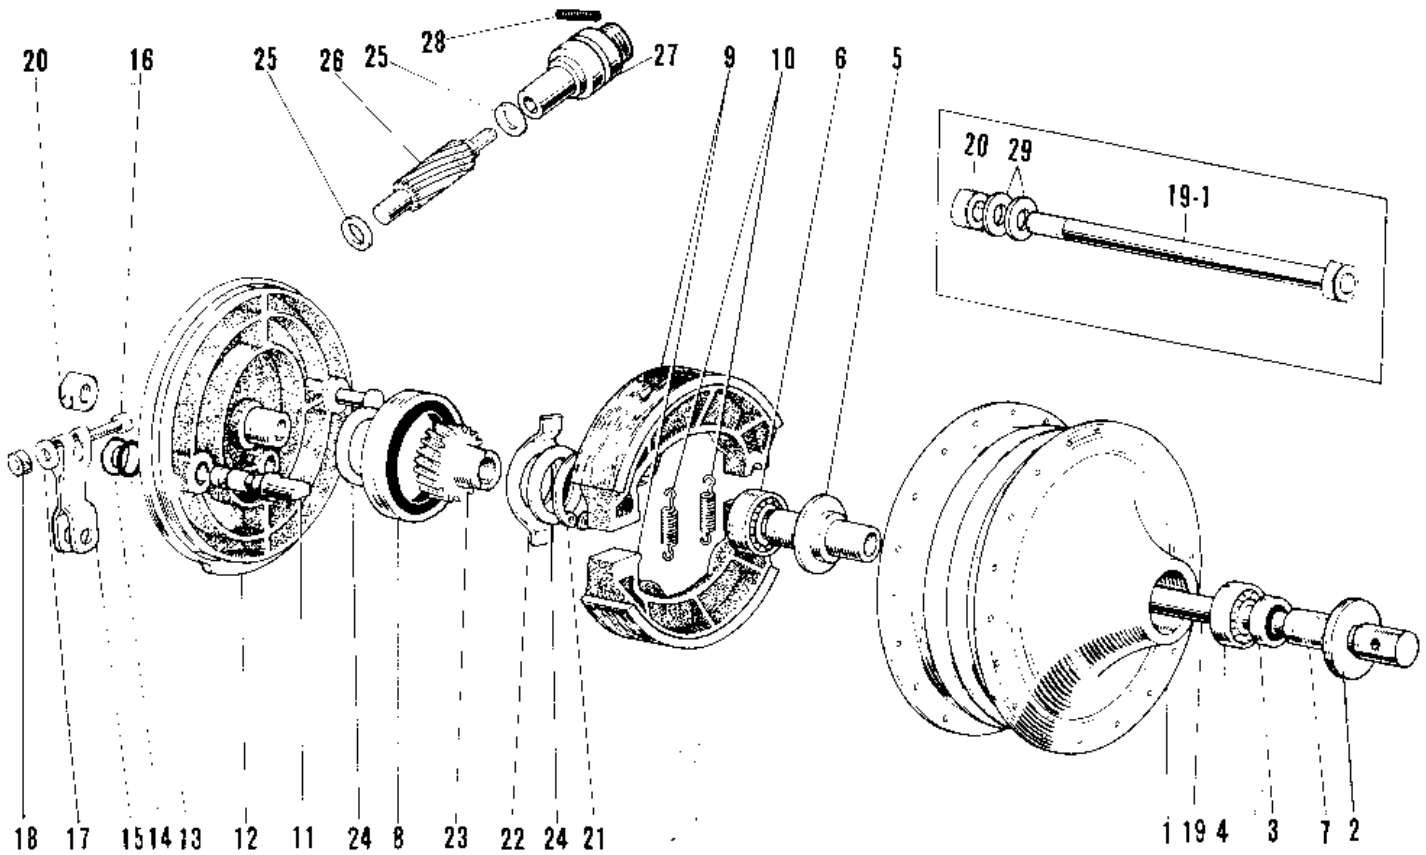

1967 Roadrunner

PARTS DIAGRAM FRONT HUB/BRAKE

8
21

1967 Roadrunner

PARTS LIST

FRONT HUB/BRAKE

ITEM NAME	PART NUMBER	QUANTITY
DRUM-ASSY,FR BRK (Ref # 1~6)	41034-009	1
DUST SHIELD FRNT DRUM (Ref # 2)	41042-002	1
OIL SEAL FRONT DRUM (Ref # 3)	92050-003	1
BEARING BALL #6200 (Ref # 4)	601B6200	1
SPACER FRONT HUB (Ref # 5)	41039-002	1
BEARING BALL #6300Z (Ref # 6)	601B6300Z	1
COLLAR FRONT HUB R.H (Ref # 7)	41069-002	1
PANEL-ASY,FR BRK (Ref # 8~18)	41035-008	1
PANEL-ASY,FR BRK BUFF (Ref # 21~28)	41035-071-80	1
OIL SEAL BRAKE PANEL (Ref # 8)	92050-002	1
SHOE-BRAKE (Ref # 9)	41048-1085	2
SPRING,BRAKE SHOE (Ref # 10)	92081-1766	2
CAM SHAFT-FRONT BRAKE (Ref # 11)	41050-018	1
"0" RING,11MM (Ref # 13)	92055-004	1
WASHER BRAKE CAM SHT (Ref # 14)	41052-001	1
LEVER FRONT BRAKE CAM (Ref # 15)	41053-005	1
BOLT-UPSET (Ref # 16)	112G0630	1
WASHER PLAIN 6MM (Ref # 17)	410B0600	1
NUT 6MM (Ref # 18)	311B0600	1
AXLE FRONT (Ref # 19)	41068-010	1
AXLE-FRONT (Ref # 19-1)	41068-039	1
NUT 10MM (Ref # 20)	42045-005	1
CIRCLIP 15MM (Ref # 21)	480J1500	1
RECIEVER SPEED GEAR (Ref # 22)	41064-002	1
GEAR SPEEDOMETER (Ref # 23)	41059-005	1
GEAR SPEEDOMETER (Ref # 23)	41059-006	1
WASHER SPEED GR THRST (Ref # 24)	41065-002	2
WASHER THRST SPD PINI (Ref # 25)	41063-001	2
PINION SPEEDOMETER (Ref # 26)	41060-004	1

1967 Roadrunner

PARTS LIST

FRONT HUB/BRAKE

ITEM NAME	PART NUMBER	QUANTITY
PINION SPEEDOMETER (Ref # 26)	41060-004	1
BUSH SPEEDMETER CABLE (Ref # 27)	41062-001	1
SCREW BUSHING SET (Ref # 28)	41070-001	1
WASHER PLAIN 10MM (Ref # 29)	411B1000	2