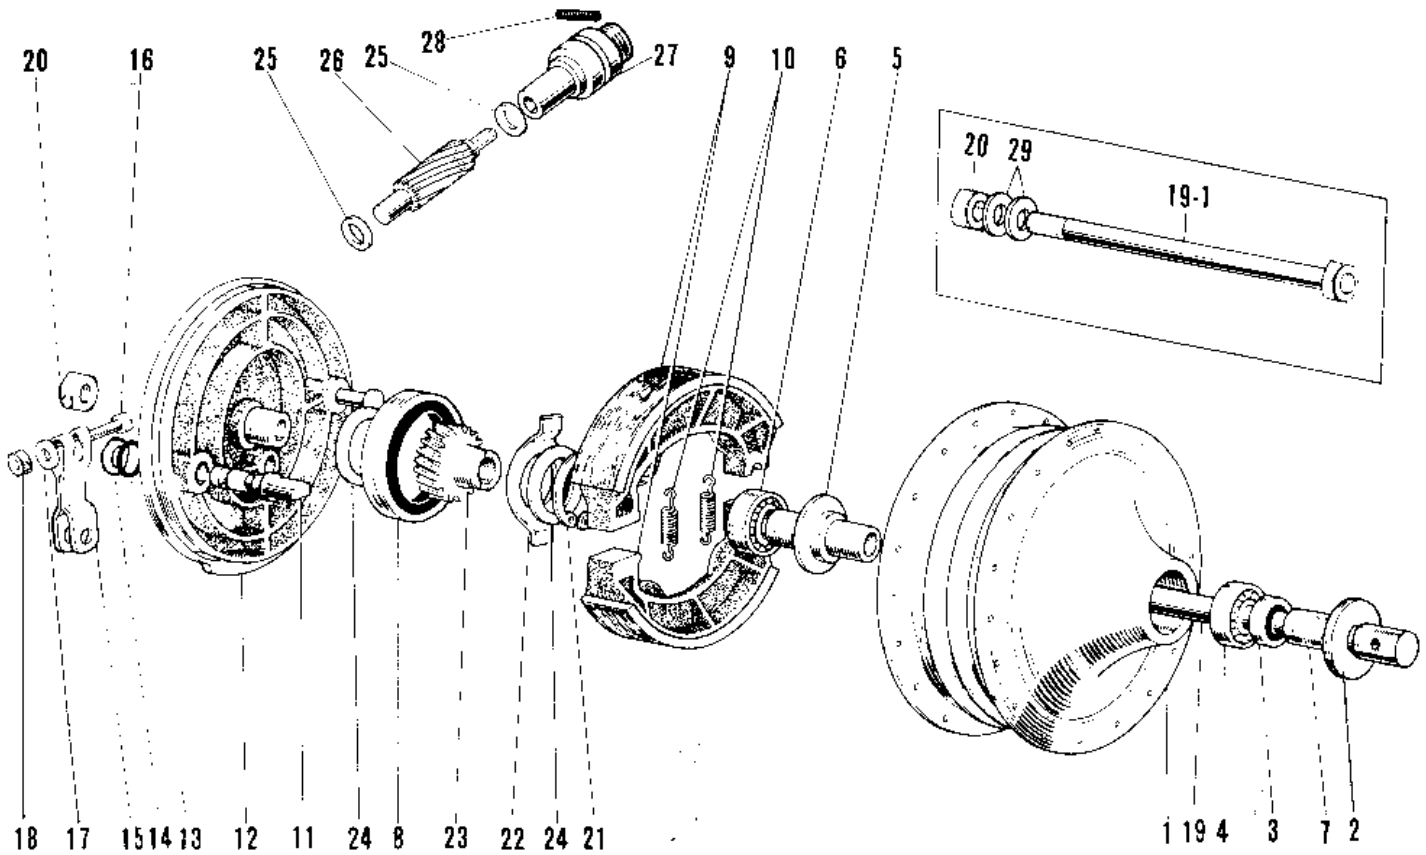

# 1968 Roadrunner

## PARTS DIAGRAM FRONT HUB/BRAKE

8  
21

## PARTS LIST