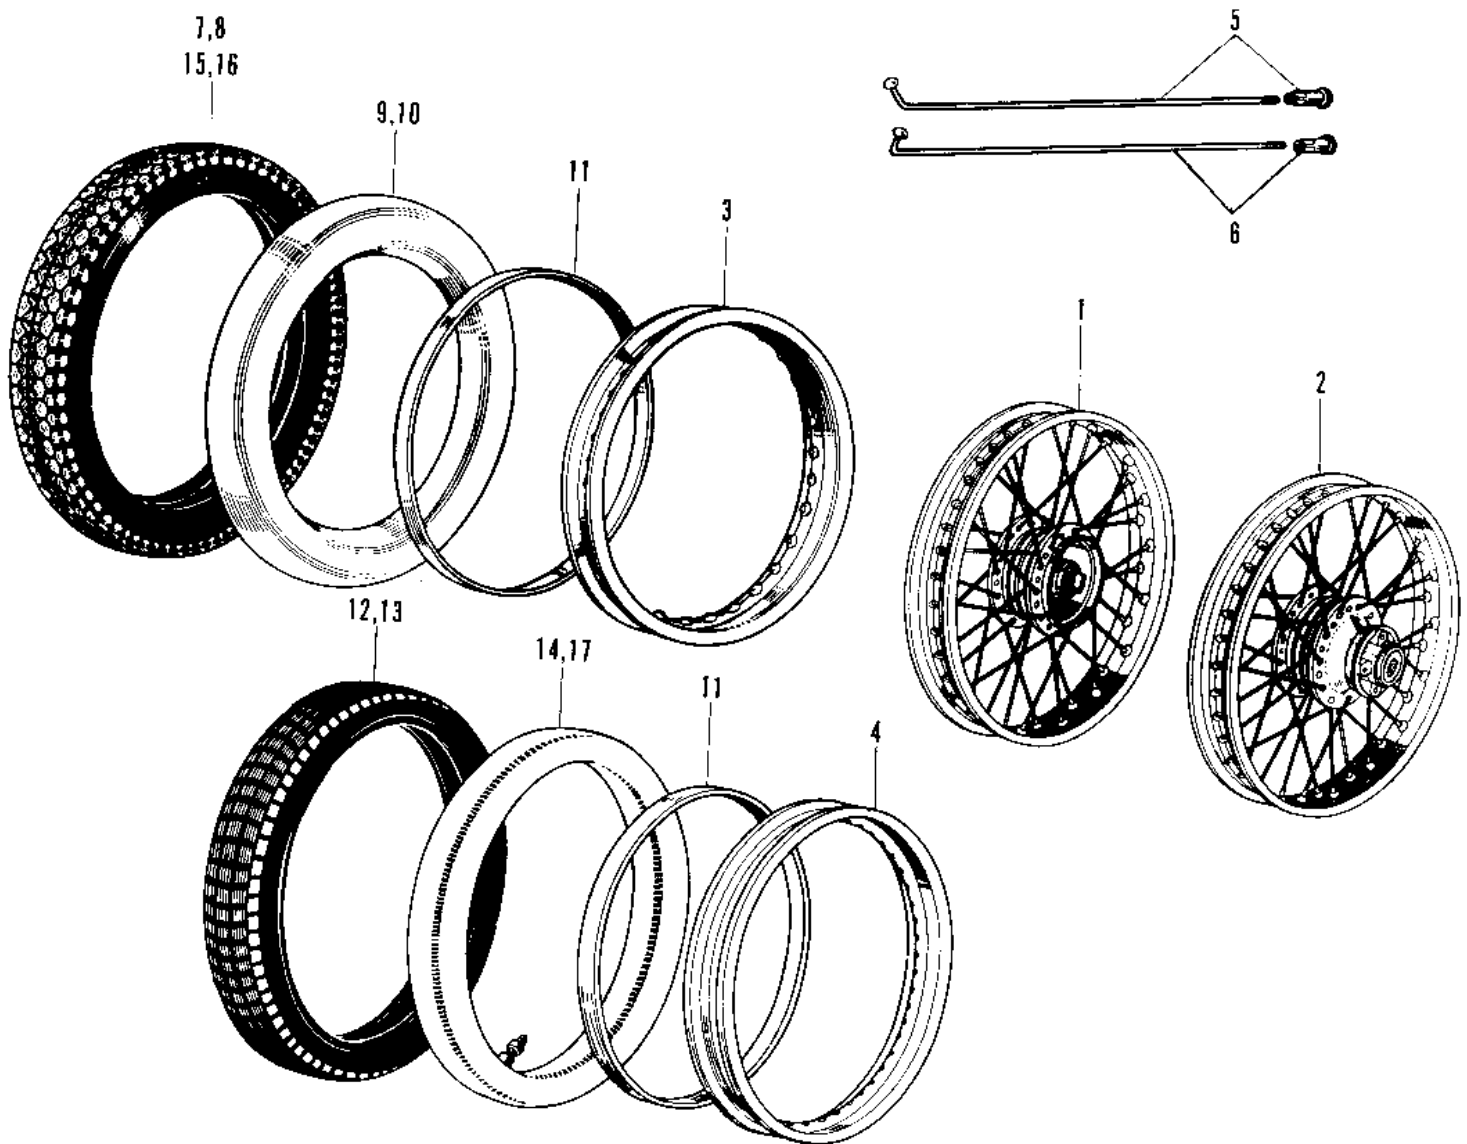

1969 Roadrunner

PARTS DIAGRAM

WHEELS/TIRES

1969 Roadrunner

PARTS LIST

WHEELS/TIRES

ITEM NAME	PART NUMBER	QUANTITY
WHEEL ASSY,FRONT (Ref # 1)	41074-038	1
WHEEL ASSY REAR (Ref # 2)	42048-001	1
RIM,FR,1.40X18 (Ref # 3)	41025-1165	2
RIM 1.60AX18W (Ref # 4)	41025-011	2
SPOKE-ASY,RR INNER (Ref # 5)	41027-056	36
SPOKE-ASY,RR OUTER (Ref # 6)	41028-056	36
UNAVAILABLE IN PRICE BOOK (Ref # 7)	41014-006	1
UNAVAILABLE IN PRICE BOOK (Ref # 8)	41014-006	1
UNAVAILABLE IN PRICE BOOK (Ref # 9)	41022-009	1
UNAVAILABLE IN PRICE BOOK (Ref # 10)	41022-010	1
BAND RIM (Ref # 11)	41023-001	2
UNAVAILABLE IN PRICE BOOK (Ref # 15)	41014-008	1
UNAVAILABLE IN PRICE BOOK (Ref # 16)	41014-009	1
UNAVAILABLE IN PRICE BOOK (Ref # 17)	41022-012	1