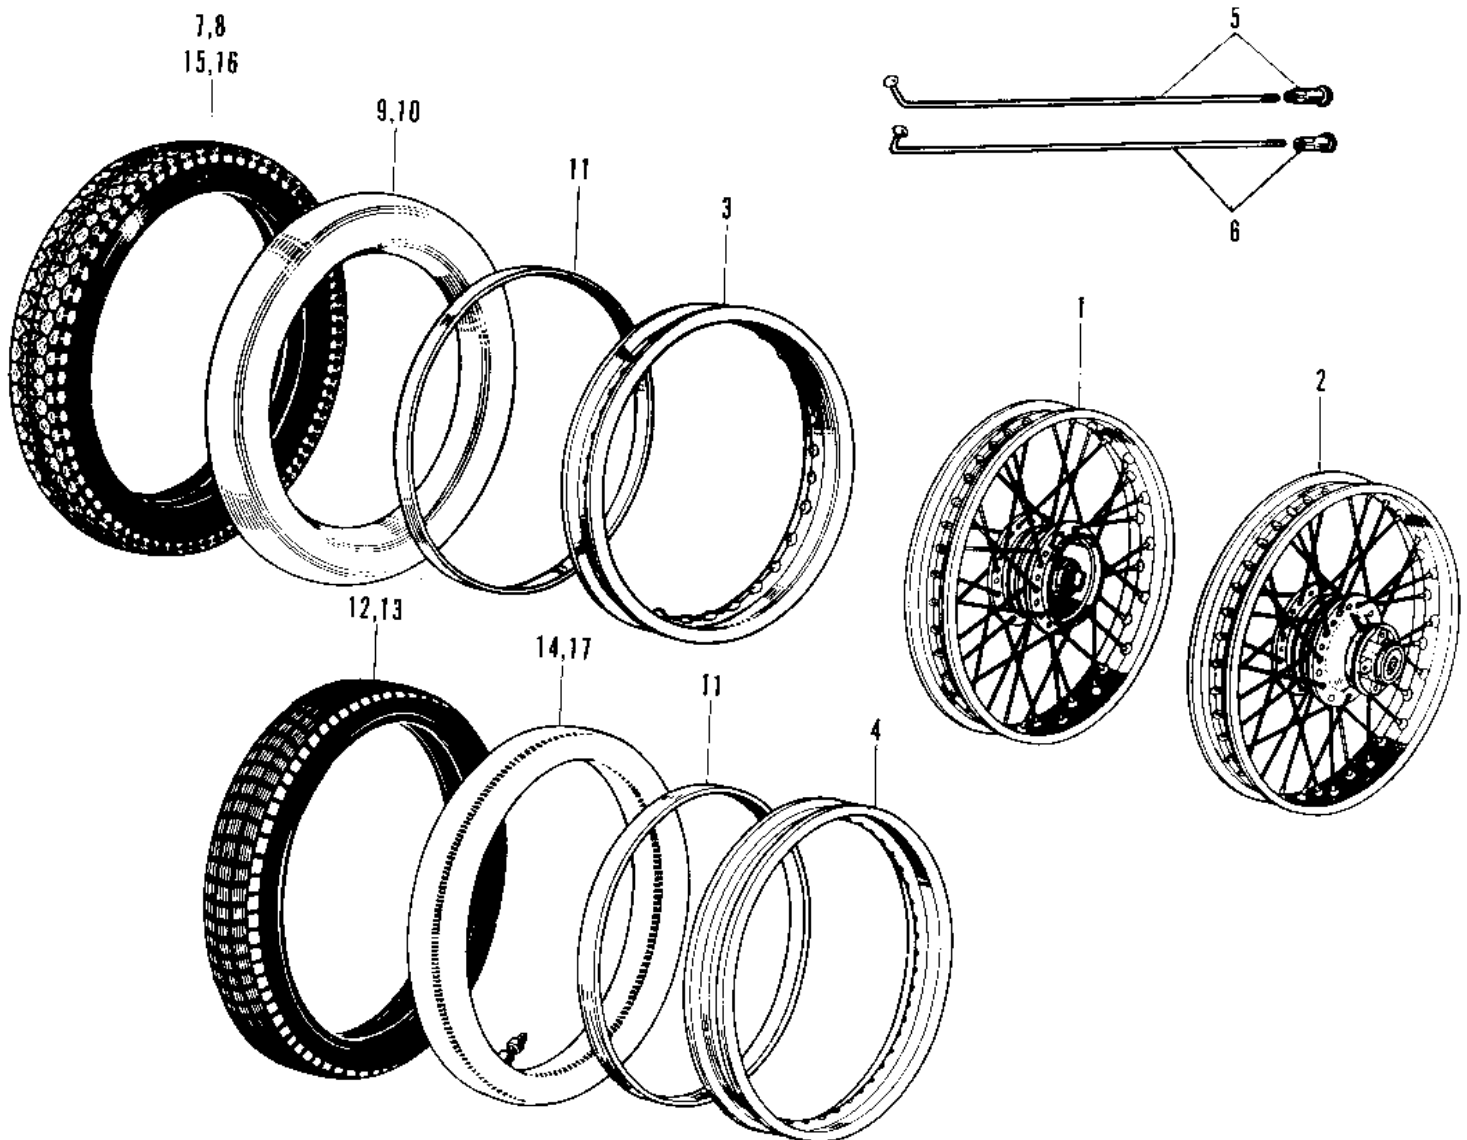

## PARTS DIAGRAM

# 1967 Roadrunner

## PARTS LIST

### WHEELS/TIRES

**Kawasaki**

Let the Good Times Roll®

ITEM NAME	PART NUMBER	QUANTITY
WHEEL ASSY,FRONT (Ref # 1)	41074-038	1
WHEEL ASSY REAR (Ref # 2)	42048-001	1
RIM,FR,1.40X18 (Ref # 3)	41025-1165	2
RIM 1.60AX18W (Ref # 4)	41025-011	2
SPOKE-ASY,RR INNER (Ref # 5)	41027-056	36
SPOKE-ASY,RR OUTER (Ref # 6)	41028-056	36
UNAVAILABLE IN PRICE BOOK (Ref # 7)	41014-006	1
UNAVAILABLE IN PRICE BOOK (Ref # 8)	41014-006	1
UNAVAILABLE IN PRICE BOOK (Ref # 9)	41022-009	1
UNAVAILABLE IN PRICE BOOK (Ref # 10)	41022-010	1
BAND RIM (Ref # 11)	41023-001	2
UNAVAILABLE IN PRICE BOOK (Ref # 15)	41014-008	1
UNAVAILABLE IN PRICE BOOK (Ref # 16)	41014-009	1
UNAVAILABLE IN PRICE BOOK (Ref # 17)	41022-012	1