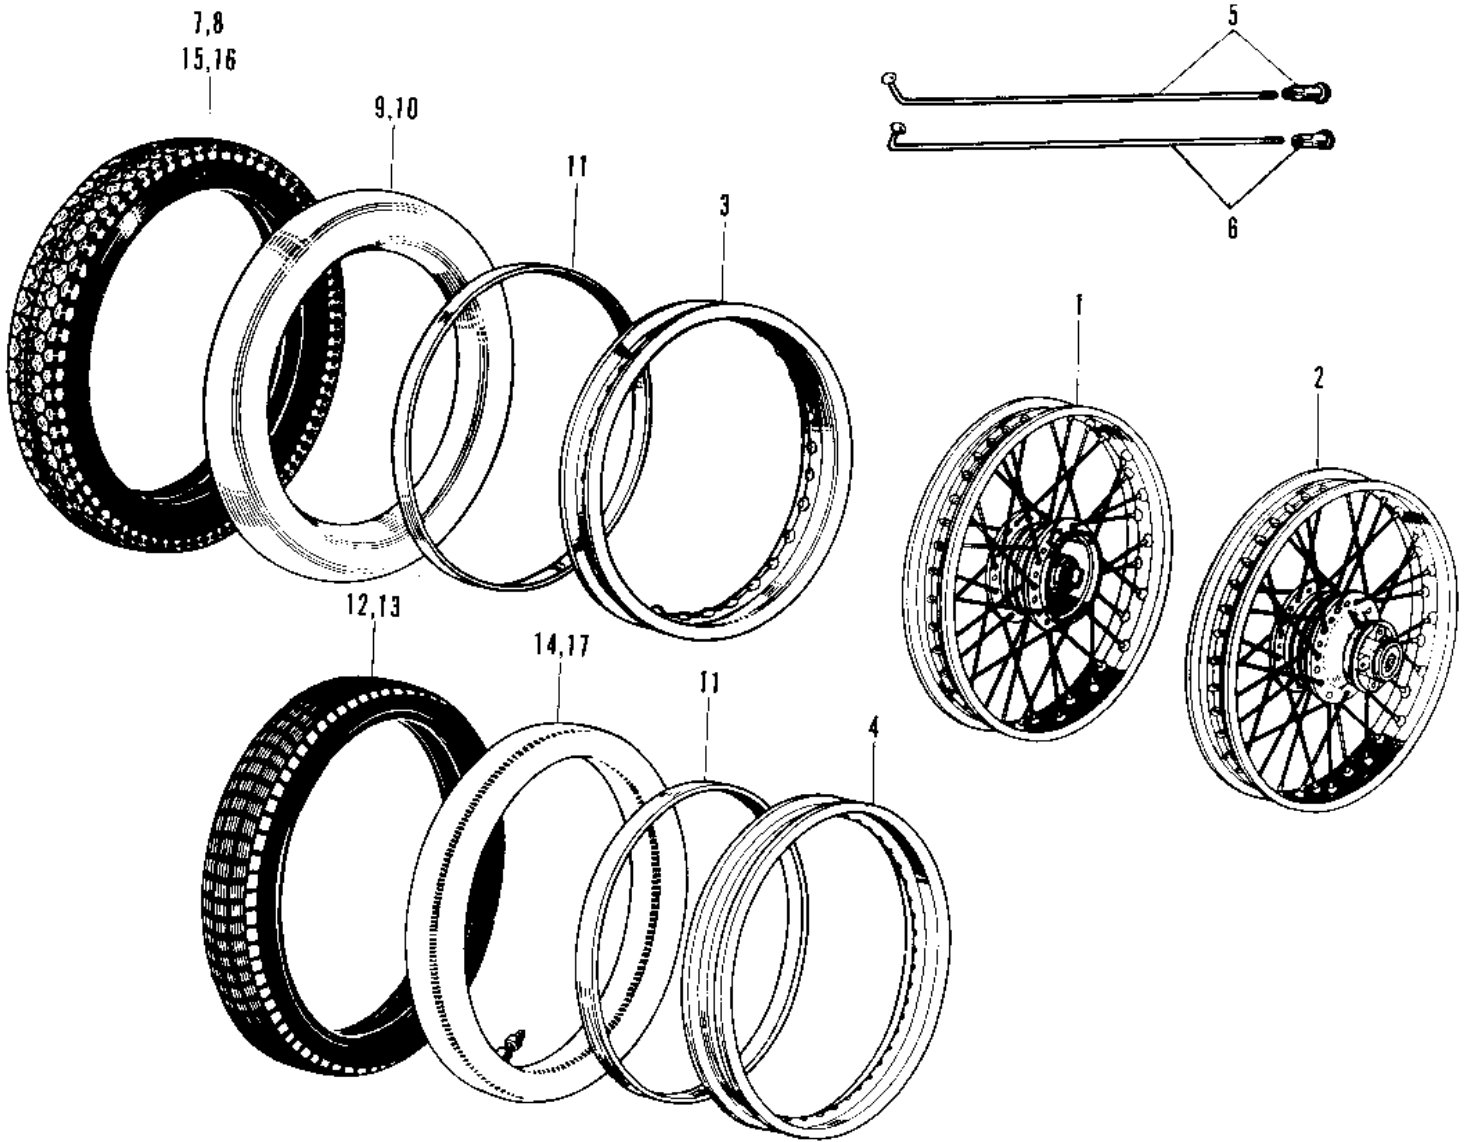

1967 Roadrunner

PARTS DIAGRAM

WHEELS/TIRES

1967 Roadrunner

PARTS LIST

WHEELS/TIRES

Kawasaki

Let the Good Times Roll®

ITEM NAME	PART NUMBER	QUANTITY
WHEEL ASSY,FRONT (Ref # 1)	41074-038	1
WHEEL ASSY REAR (Ref # 2)	42048-001	1
RIM,FR,1.40X18 (Ref # 3)	41025-1165	2
RIM 1.60AX18W (Ref # 4)	41025-011	2
SPOKE-ASY,RR INNER (Ref # 5)	41027-056	36
SPOKE-ASY,RR OUTER (Ref # 6)	41028-056	36
UNAVAILABLE IN PRICE BOOK (Ref # 7)	41014-006	1
UNAVAILABLE IN PRICE BOOK (Ref # 8)	41014-006	1
UNAVAILABLE IN PRICE BOOK (Ref # 9)	41022-009	1
UNAVAILABLE IN PRICE BOOK (Ref # 10)	41022-010	1
BAND RIM (Ref # 11)	41023-001	2
UNAVAILABLE IN PRICE BOOK (Ref # 15)	41014-008	1
UNAVAILABLE IN PRICE BOOK (Ref # 16)	41014-009	1
UNAVAILABLE IN PRICE BOOK (Ref # 17)	41022-012	1