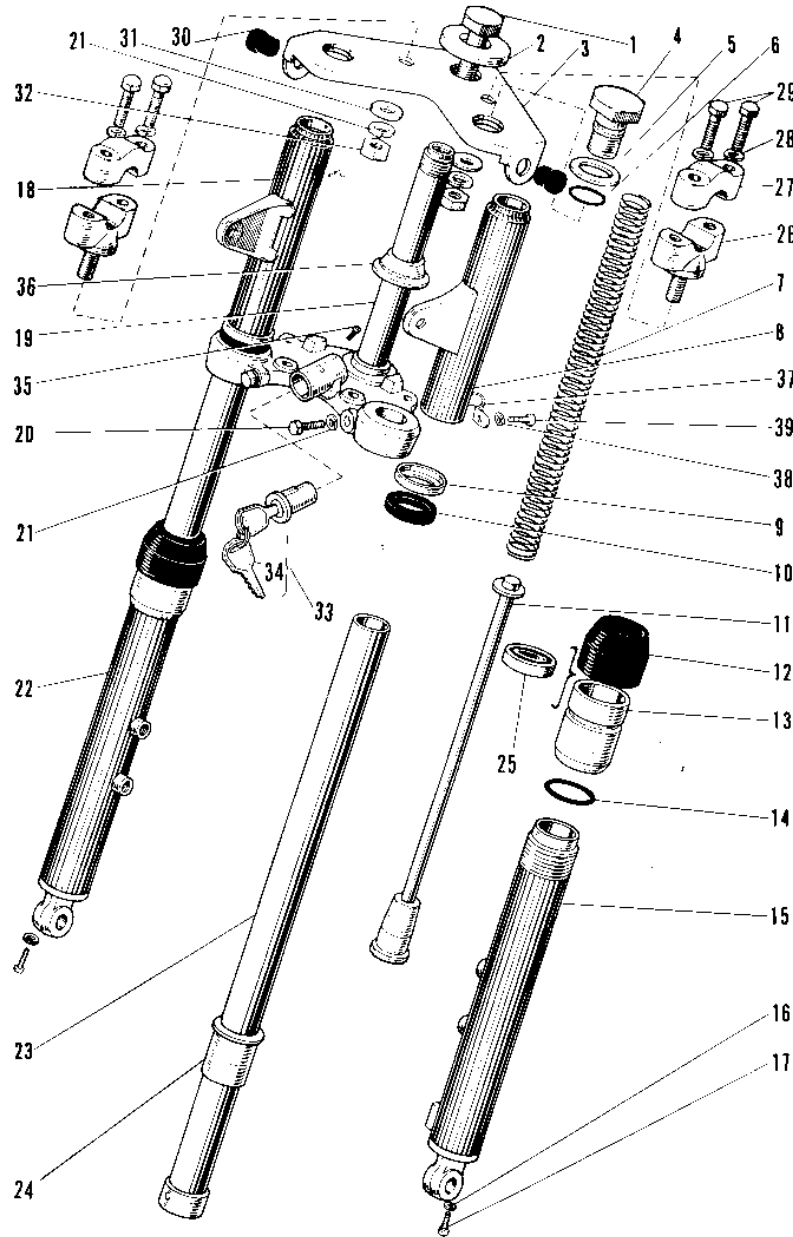

1967 Roadrunner

PARTS DIAGRAM

FRONT FORK ('69 MODEL)

R

23

7

1967 Roadrunner

PARTS LIST

1967 Roadrunner

PARTS LIST

FRONT FORK ('69 MODEL)

ITEM NAME	PART NUMBER	QUANTITY
TUBE-INNER (Ref # 23)	44013-029	2
GUIDE FORK INNER TUBE (Ref # 24)	44015-009	2
OIL SEAL (Ref # 25)	92049-1049	2
HOLDER LOWER HANDLEBAR (Ref # 26)	46010-002	2
HOLDER UPPER HANDLEBAR (Ref # 27)	46012-004	2
WASHER SPRING 8MM (Ref # 28)	461F0800	4
BOLT 8X38 (Ref # 29)	92001-1405	4
PLUG RUBBER (Ref # 30)	92074-005	2
WASHER HANDLE HOLDER (Ref # 31)	92022-038	2
NUT,10MM (Ref # 32)	314B1000	2
LOCK ASSY STEERING (Ref # 33)	27016-009	1
KEY SET STRNG NO.281 (Ref # 34)	27018-004-81	1
KEY SET STRNG NO.282 (Ref # 34)	27018-004-82	1
KEY SET STRNG NO.283 (Ref # 34)	27018-004-83	1
KEY SET STRNG NO.284 (Ref # 34)	27018-004-84	1
KEY SET STRNG NO.285 (Ref # 34)	27018-004-85	1
SCREW RIVET (Ref # 35)	92099-001	1
CONE LOWER BEARING (Ref # 36)	92047-004	1
CLAMP CABLE (Ref # 37)	92037-016	1
WASHER SPRING 6MM (Ref # 38)	461F0600	1
SCREW PAN HEAD 6X12 (Ref # 39)	220B0612	1