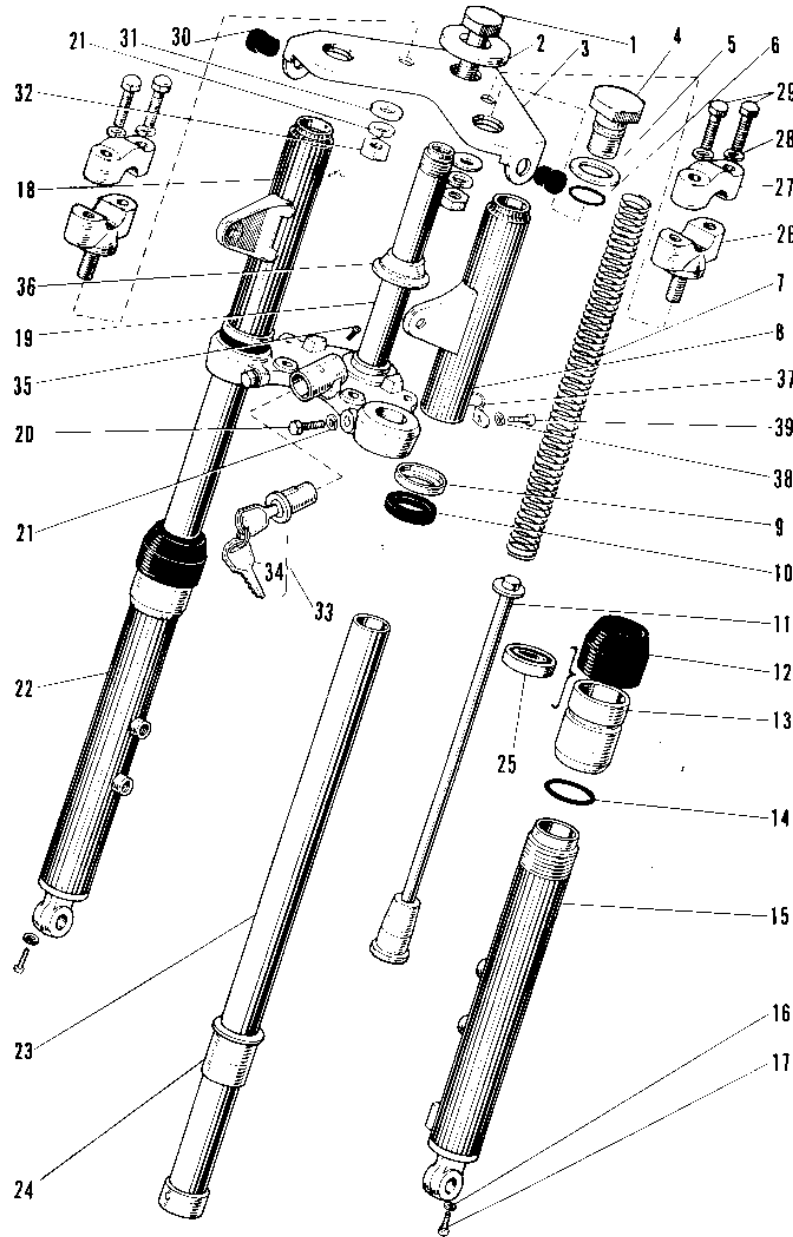

## PARTS DIAGRAM

### FRONT FORK ('69 MODEL)

23

7

## PARTS LIST

### FRONT FORK ('69 MODEL)

ITEM NAME	PART NUMBER	QUANTITY
TUBE-INNER (Ref # 23)	44013-029	2
GUIDE FORK INNER TUBE (Ref # 24)	44015-009	2
OIL SEAL (Ref # 25)	92049-1049	2
HOLDER LOWER HANDLEBAR (Ref # 26)	46010-002	2
HOLDER UPPER HANDLEBAR (Ref # 27)	46012-004	2
WASHER SPRING 8MM (Ref # 28)	461F0800	4
BOLT 8X38 (Ref # 29)	92001-1405	4
PLUG RUBBER (Ref # 30)	92074-005	2
WASHER HANDLE HOLDER (Ref # 31)	92022-038	2
NUT,10MM (Ref # 32)	314B1000	2
LOCK ASSY STEERING (Ref # 33)	27016-009	1
KEY SET STRNG NO.281 (Ref # 34)	27018-004-81	1
KEY SET STRNG NO.282 (Ref # 34)	27018-004-82	1
KEY SET STRNG NO.283 (Ref # 34)	27018-004-83	1
KEY SET STRNG NO.284 (Ref # 34)	27018-004-84	1
KEY SET STRNG NO.285 (Ref # 34)	27018-004-85	1
SCREW RIVET (Ref # 35)	92099-001	1
CONE LOWER BEARING (Ref # 36)	92047-004	1
CLAMP CABLE (Ref # 37)	92037-016	1
WASHER SPRING 6MM (Ref # 38)	461F0600	1
SCREW PAN HEAD 6X12 (Ref # 39)	220B0612	1