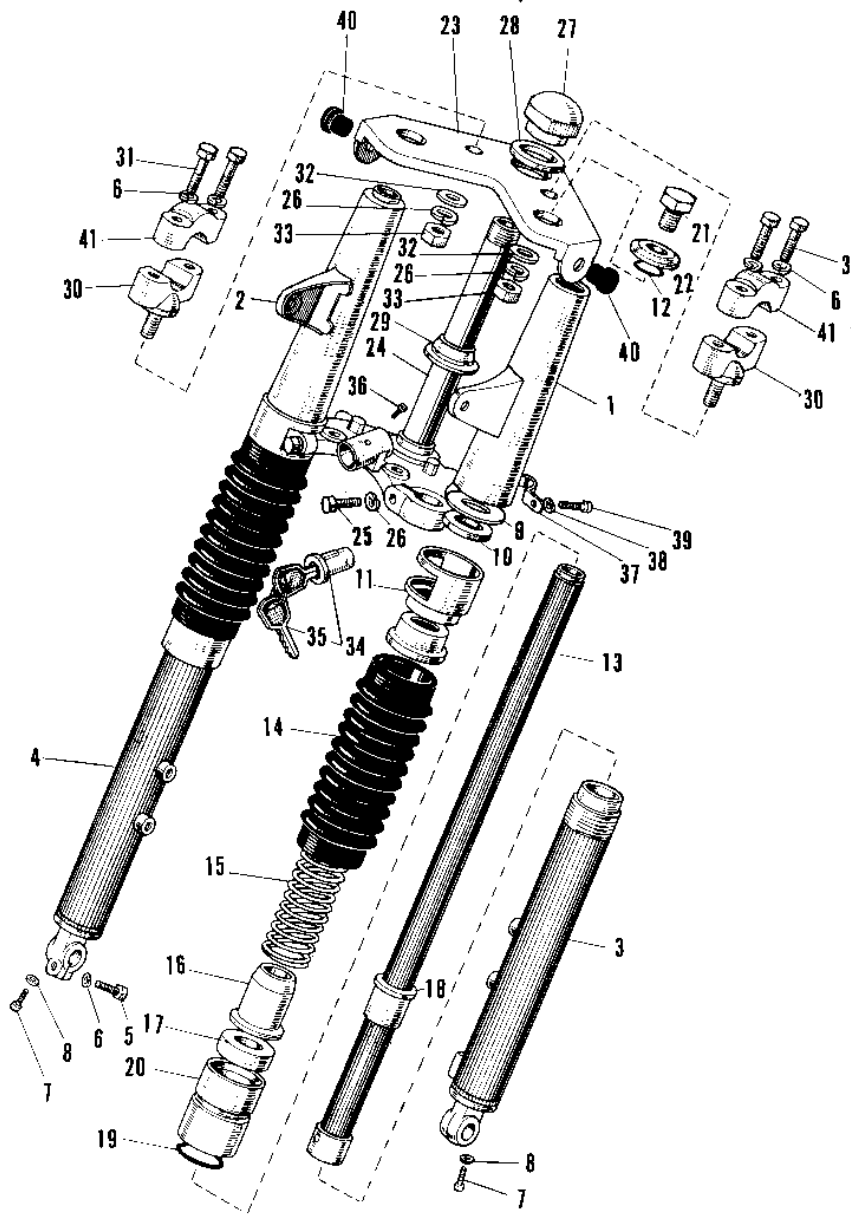

1969 Roadrunner

PARTS DIAGRAM

FRONT FORK (~'68 MODEL)

F
-
1

1969 Roadrunner

PARTS LIST

FRONT FORK (~'68 MODEL)

ITEM NAME	PART NUMBER	QUANTITY
FRONT FORK ASSY (Ref # 1~28)	44001-025	1
COVER L.H FORK (Ref # 1)	44033-011	1
COVER R.H FORK (Ref # 2)	44034-010	1
TUBE,LH,FORK OUTER (Ref # 3)	44005-007	1
TUBE,RH,FORK OUTER (Ref # 4)	44006-005	1
BOLT-SMALL-UPSET 8X25 (Ref # 5)	115G0825	1
WASHER SPRING 8MM (Ref # 6)	461F0800	5
SCREW PAN HEAD 4X8 (Ref # 7)	220B0408	2
SCREW PAN HEAD 4X8 (Ref # 7)	220B0408	2
GASKET FORK DRAIN PLG (Ref # 8)	44045-002	2
WASHER (Ref # 9)	44043-009	2
GASKET FORK COV GUIDE (Ref # 10)	44045-007	2
GUIDE FORK COVER (Ref # 11)	44030-001	2
GASKET INNER TUBE UPP (Ref # 12)	44046-002	2
TUBE FORK INNER (Ref # 13)	44013-008	2
COVER FORK SPRING (Ref # 14)	44027-001	2
SPRING FORK (Ref # 15)	44026-008	2
DUST SHIELD FORK (Ref # 16)	44010-015	2
OIL SEAL,FORK (Ref # 17)	44009-021	2
GUIDE FORK INNER TUBE (Ref # 18)	44015-003	2
'O' RING INN TB GUIDE (Ref # 19)	44046-003	2
NUT FORK OUTER TUBE (Ref # 20)	44007-004	2
BOLT FORK FIT 10MM (Ref # 21)	44041-003	2
WASHER FORK FITTING (Ref # 22)	44043-006	2
HEAD STEERING STEM (Ref # 23)	44039-009	1
STEM STEERING (Ref # 24)	44037-012	1
BOLT-UPSET,10X30 (Ref # 25)	112G1030	2
WASHER SPRING 10MM (Ref # 26)	461F1000	4
NUT STEERING STEM (Ref # 27)	44042-001	1

1969 Roadrunner

PARTS LIST

FRONT FORK (~'68 MODEL)

ITEM NAME	PART NUMBER	QUANTITY
WASHER STEERING STEM (Ref # 28)	44043-008	1
CONE LOWER BEARING (Ref # 29)	92047-004	1
HOLDER LOWER HANDLEBAR (Ref # 30)	46010-002	2
BOLT 8X38 (Ref # 31)	92001-1405	4
WASHER HANDLE HOLDER (Ref # 32)	92022-038	2
NUT,10MM (Ref # 33)	314B1000	2
LOCK ASSY STEERING (Ref # 34)	27016-009	1
SCREW RIVET (Ref # 36)	92099-001	1
CLAMP CABLE (Ref # 37)	92037-016	1
WASHER SPRING 6MM (Ref # 38)	461F0600	1
SCREW PAN HEAD 6X12 (Ref # 39)	220B0612	1
PLUG RUBBER (Ref # 40)	92074-005	2
HOLDER UPPER HANDLEBAR (Ref # 41)	46012-004	2