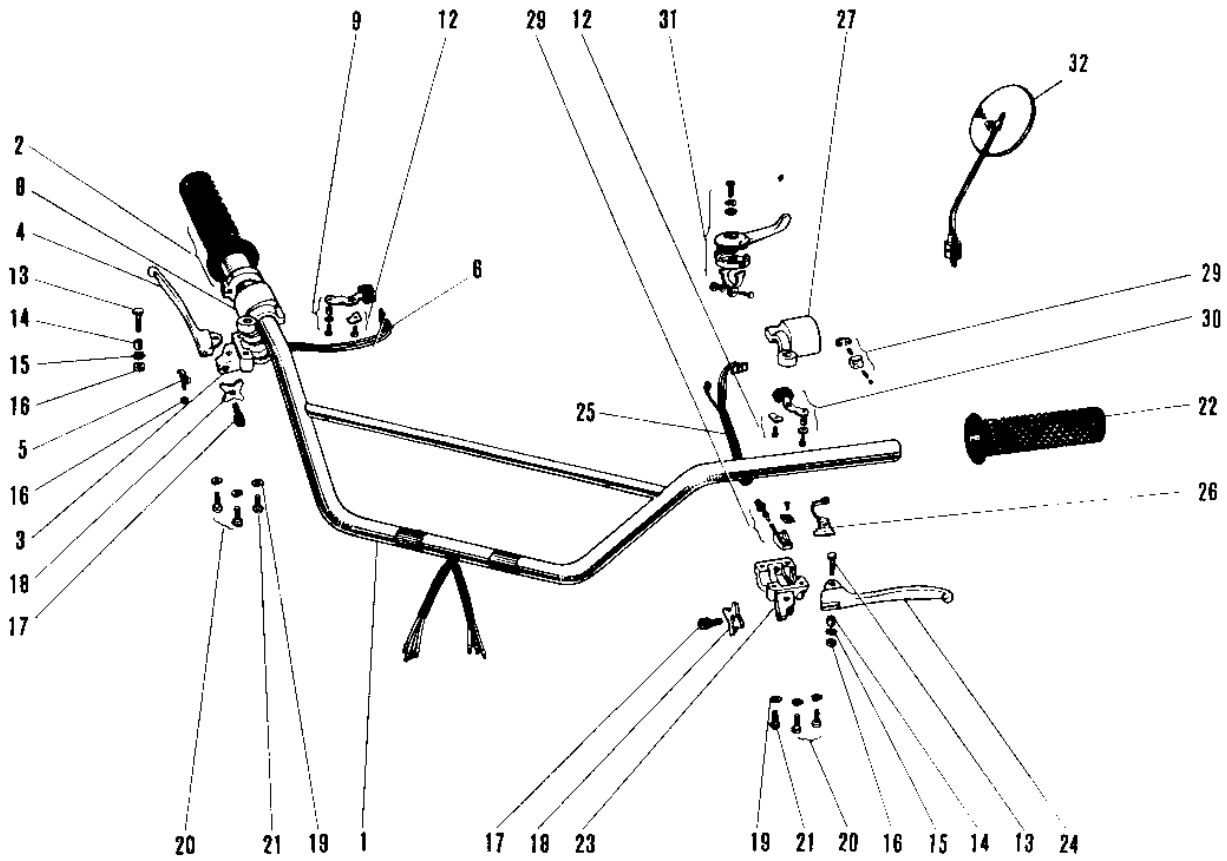

1968 Roadrunner

PARTS DIAGRAM

HANDLEBAR

1968 Roadrunner

PARTS LIST

HANDLEBAR

ITEM NAME	PART NUMBER	QUANTITY
HANDLEBAR (Ref # 1)	46004-006	1
GRIP-ASSY,RH (Ref # 2~21)	46017-1071	1
GRIP ASSY THROTTLE (Ref # 2)	46019-005	1
CASE R.H SWITCH LOWER (Ref # 3)	46022-012	1
LEVER FRONT BRAKE (Ref # 4)	46058-004	1
SPRING THROTTLE GRIP (Ref # 5)	46024-001	1
SPRING THROTTLE GRIP (Ref # 5)	46024-002	1
WIRING HARNESS R.H SW (Ref # 6)	46032-010	1
GRIP-ASSY,RH (Ref # 8)	46017-1071	1
KNOB ASSY R.H SWITCH (Ref # 9)	46043-002	1
SLIDE BLOCK AY R.H SW (Ref # 11)	46045-004	1
HOLDER WIRING HARNESS (Ref # 12)	46085-012	2
BOLT HEX HEAD 5X20 (Ref # 13)	92007-018	2
BOLT HEX HEAD 5X20 (Ref # 13)	92007-020	2
COLLAR LEVER (Ref # 14)	46059-005	2
COLLAR LEVER (Ref # 14)	46059-011	2
WASHER LOCK 5MM (Ref # 15)	464H0500	2
NUT 5MM (Ref # 16)	312B0500	2
NUT 5MM (Ref # 16)	312B0500	2
SCREW,CABLE ADJUST (Ref # 17)	46055-010	2
NUT LOCK ADJUST SCREW (Ref # 18)	46056-001	2
WASHER SPRING 5MM (Ref # 19)	461F0500	6
SCREW PAN HEAD 5X20 (Ref # 20)	220B0520	4
SCREW PAN HEAD 5X20 (Ref # 20)	220B0520	4
SCREW PAN HEAD 5X16 (Ref # 21)	220B0516	2
SCREW PAN HEAD 5X16 (Ref # 21)	220B0516A	2
GRIP ASSY L.H (Ref # 21~30)	46074-017	1
RUBBER L.H GRIP (Ref # 22)	46075-007	1
CASE L.H SWITCH LOWER (Ref # 23)	46077-008	1

1968 Roadrunner

PARTS LIST

HANDLEBAR

ITEM NAME	PART NUMBER	QUANTITY
LEVER-CLUTCH (Ref # 24)	46092-015	1
WIRING HARNESS L.H SW (Ref # 25)	46082-009	1
HOLDER L.H SWITCH (Ref # 26)	46085-008	1
CASE L.H SWITCH UPPER (Ref # 27)	46086-007	1
KNOB ASSY L.H SWITCH (Ref # 28)	46088-001	1
SWITCH ASSY LH BUTTON (Ref # 29)	46078-003	1
SLIDE BLOCK AY L.H SW (Ref # 30)	46089-002	1
LEVER ASSY,STARTER (Ref # 31)	46109-012	1
REAR VIEW MIRROR LH (Ref # 32)	56003-016	1