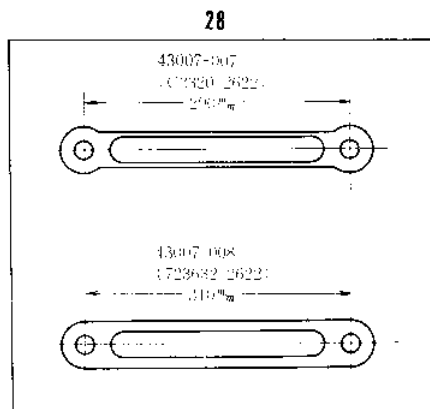

1969 Roadrunner

PARTS DIAGRAM

SWING ARM/SHOCK ABSORBERS