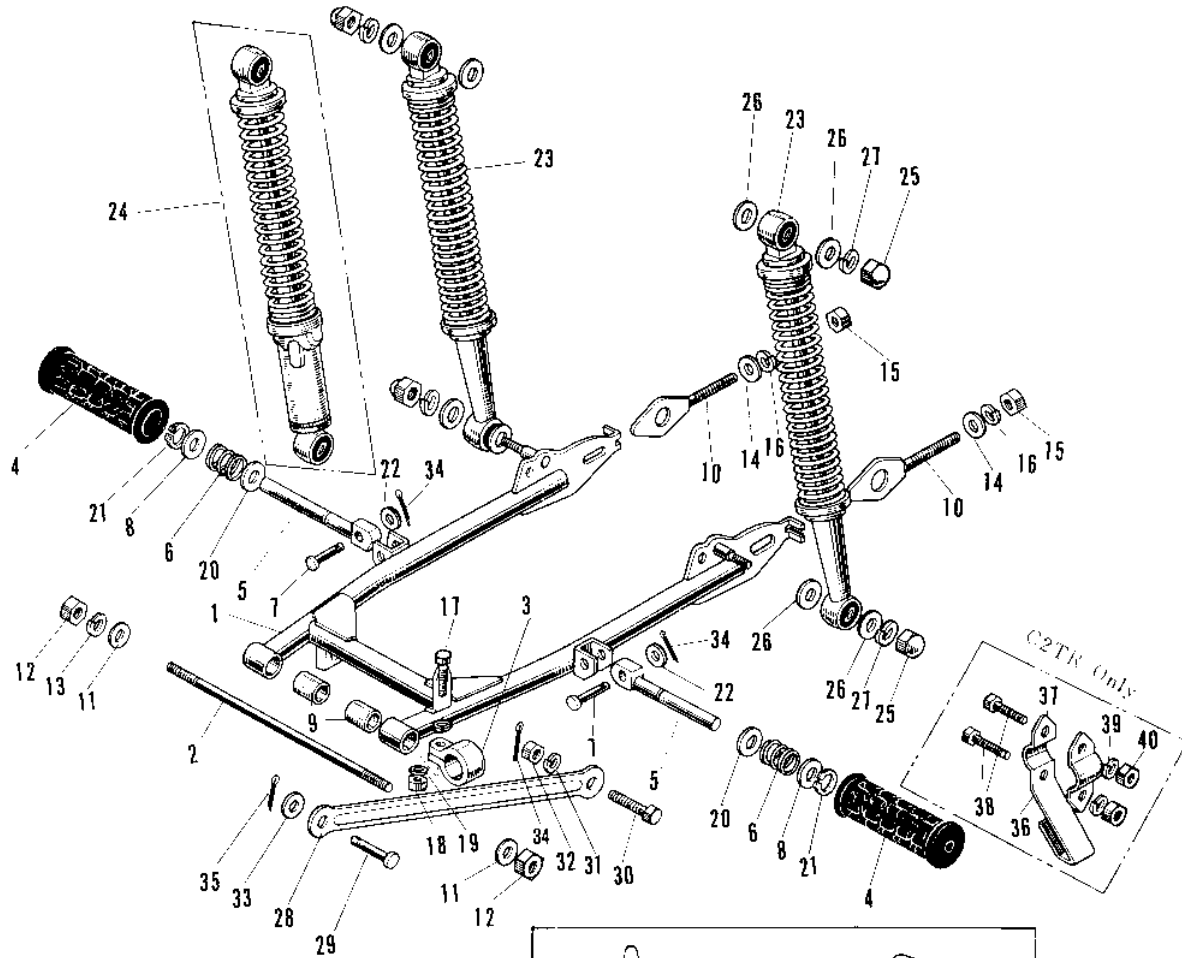

1969 Roadrunner

PARTS DIAGRAM

SWING ARM/SHOCK ABSORBERS