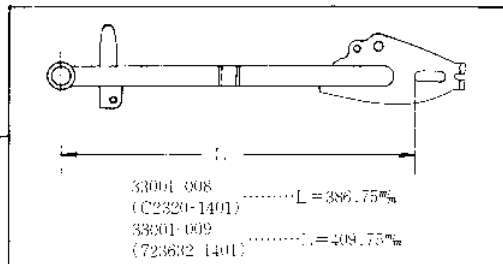

1967 Roadrunner

PARTS DIAGRAM

SWING ARM/SHOCK ABSORBERS

1967 Roadrunner

PARTS LIST

SWING ARM/SHOCK ABSORBERS

ITEM NAME	PART NUMBER	QUANTITY
UNAVAILABLE IN PRICE BOOK (Ref # 1)	33001-008	1
ARM SWING (Ref # 1)	33001-009	1
SHAFT SWING ARM PIVOT (Ref # 2)	33032-008	1
UNAVAILABLE IN PRICE BOOK (Ref # 3)	33042-008	1
RUBBER REAR FOOTREST (Ref # 4)	92076-007	2
FOOTREST ASSY REAR (Ref # 5,6,8,)	34027-004	2
SPRING FOOTREST FOLD (Ref # 6)	34031-001	2
PIN FOOTREST FIT (Ref # 7)	92043-047	2
WASHER FOLDING PEG (Ref # 8)	92022-050	2
BUSH SWING ARM SHAFT (Ref # 9)	92092-006	2
ADJUSTER CHAIN (Ref # 10)	33040-008	2
WASHER PLAIN 10MM (Ref # 11)	411B1000	2
NUT,10MM (Ref # 12)	314B1000	2
WASHER SPRING 10MM (Ref # 13)	461F1000	1
WASHER PLAIN 6MM (Ref # 14)	410B0600	2
NUT 6MM (Ref # 15)	311B0600	2
WASHER SPRING 6MM (Ref # 16)	461F0600	2
SCREW PAN HEAD 5X16 (Ref # 17)	220B0516	1
SCREW PAN HEAD 5X16 (Ref # 17)	220B0516A	1
NUT,5MM (Ref # 18)	311B0500	1
NUT,5MM (Ref # 18)	311B0500	1
WASHER PLAIN 5MM (Ref # 19)	410B0500	1
WASHER PLAIN 14MM (Ref # 20)	410B1400	2
CIRCLIP 14MM (Ref # 21)	480J1400	2
WASHER PLAIN 8MM (Ref # 22)	410B0800	2
UNAVAILABLE IN PRICE BOOK (Ref # 23)	45014-018	2
SHOCK ABSBR RR (Ref # 24)	45014-036	2
NUT SHOCK ABSBR FIT (Ref # 25)	92020-005	4
NUT 12MM (Ref # 25)	92020-014	4

1967 Roadrunner

PARTS LIST

SWING ARM/SHOCK ABSORBERS

ITEM NAME	PART NUMBER	QUANTITY
WASHER PLAIN 12MM (Ref # 26)	411B1200	8
WASHER SPRING 12MM (Ref # 27)	461F1200	4
TORQUE LINK REAR BRK (Ref # 28)	43007-007	1
TORQUE LINK REAR BRK (Ref # 28)	43007-008	1
PIN REAR TORQUE LINK (Ref # 29)	43009-001	1
BOLT HEX HEAD 10X25 (Ref # 30)	92003-003	1
WASHER SPRING 10MM (Ref # 31)	461F1000	1
NUT,10MM (Ref # 32)	314B1000	1
WASHER PLAIN 10MM (Ref # 33)	410B1000	1
PIN COTTER 2.5X20 (Ref # 34)	550D2520	3
PIN COTTER 2.0X15 (Ref # 35)	550D2015	1