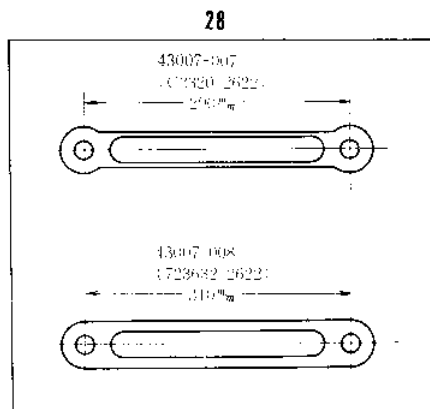

1967 Roadrunner

PARTS DIAGRAM

SWING ARM/SHOCK ABSORBERS

1967 Roadrunner

PARTS LIST

SWING ARM/SHOCK ABSORBERS

ITEM NAME	PART NUMBER	QUANTITY
UNAVAILABLE IN PRICE BOOK (Ref # 1)	33001-008	1
ARM SWING (Ref # 1)	33001-009	1
SHAFT SWING ARM PIVOT (Ref # 2)	33032-008	1
UNAVAILABLE IN PRICE BOOK (Ref # 3)	33042-008	1
RUBBER REAR FOOTREST (Ref # 4)	92076-007	2
FOOTREST ASSY REAR (Ref # 5,6,8,)	34027-004	2
SPRING FOOTREST FOLD (Ref # 6)	34031-001	2
PIN FOOTREST FIT (Ref # 7)	92043-047	2
WASHER FOLDING PEG (Ref # 8)	92022-050	2
BUSH SWING ARM SHAFT (Ref # 9)	92092-006	2
ADJUSTER CHAIN (Ref # 10)	33040-008	2
WASHER PLAIN 10MM (Ref # 11)	411B1000	2
NUT,10MM (Ref # 12)	314B1000	2
WASHER SPRING 10MM (Ref # 13)	461F1000	1
WASHER PLAIN 6MM (Ref # 14)	410B0600	2
NUT 6MM (Ref # 15)	311B0600	2
WASHER SPRING 6MM (Ref # 16)	461F0600	2
SCREW PAN HEAD 5X16 (Ref # 17)	220B0516	1
SCREW PAN HEAD 5X16 (Ref # 17)	220B0516A	1
NUT,5MM (Ref # 18)	311B0500	1
NUT,5MM (Ref # 18)	311B0500	1
WASHER PLAIN 5MM (Ref # 19)	410B0500	1
WASHER PLAIN 14MM (Ref # 20)	410B1400	2
CIRCLIP 14MM (Ref # 21)	480J1400	2
WASHER PLAIN 8MM (Ref # 22)	410B0800	2
UNAVAILABLE IN PRICE BOOK (Ref # 23)	45014-018	2
SHOCK ABSBR RR (Ref # 24)	45014-036	2
NUT SHOCK ABSBR FIT (Ref # 25)	92020-005	4
NUT 12MM (Ref # 25)	92020-014	4

1967 Roadrunner

PARTS LIST

SWING ARM/SHOCK ABSORBERS

ITEM NAME	PART NUMBER	QUANTITY
WASHER PLAIN 12MM (Ref # 26)	411B1200	8
WASHER SPRING 12MM (Ref # 27)	461F1200	4
TORQUE LINK REAR BRK (Ref # 28)	43007-007	1
TORQUE LINK REAR BRK (Ref # 28)	43007-008	1
PIN REAR TORQUE LINK (Ref # 29)	43009-001	1
BOLT HEX HEAD 10X25 (Ref # 30)	92003-003	1
WASHER SPRING 10MM (Ref # 31)	461F1000	1
NUT,10MM (Ref # 32)	314B1000	1
WASHER PLAIN 10MM (Ref # 33)	410B1000	1
PIN COTTER 2.5X20 (Ref # 34)	550D2520	3
PIN COTTER 2.0X15 (Ref # 35)	550D2015	1