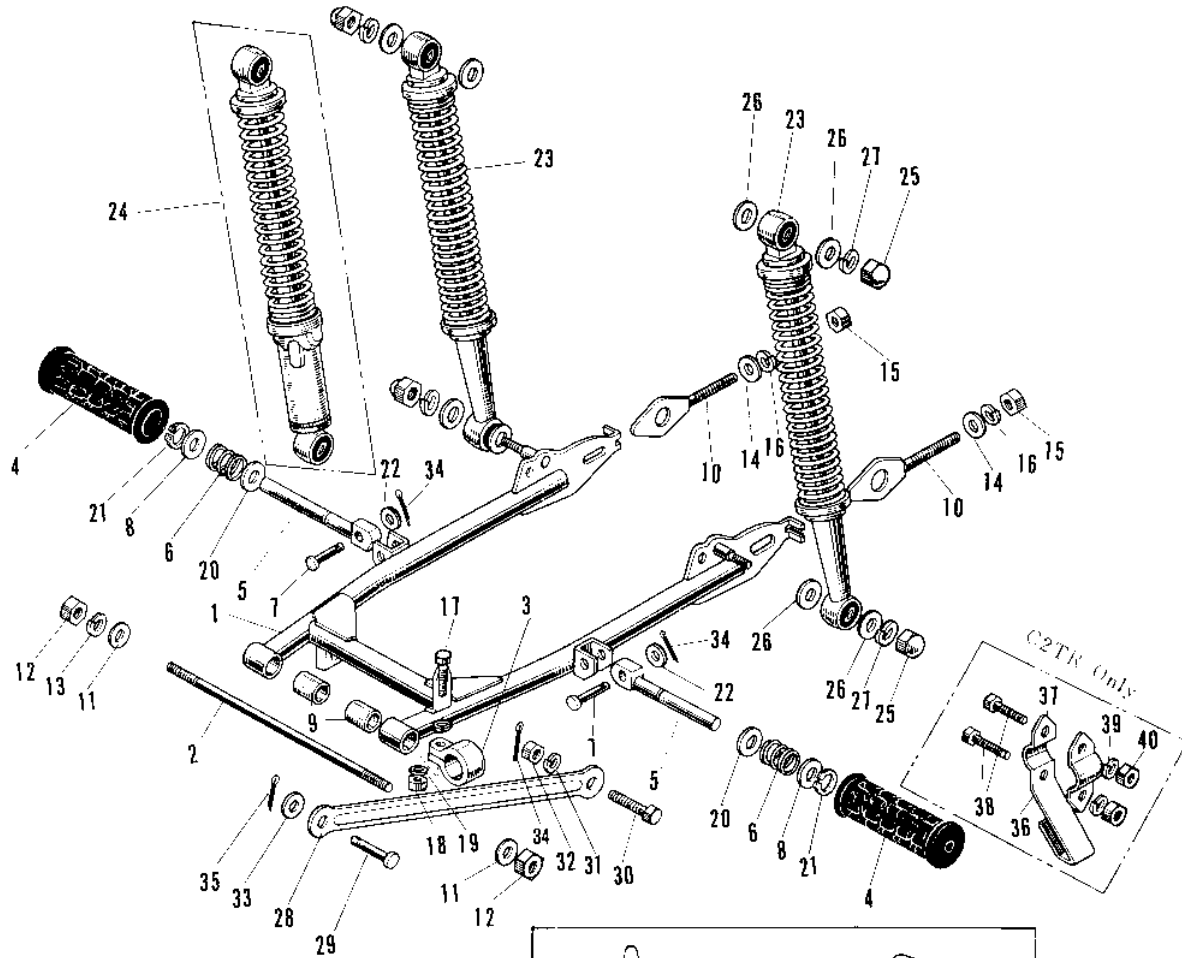

1967 Roadrunner

PARTS DIAGRAM

SWING ARM/SHOCK ABSORBERS

1967 Roadrunner

PARTS LIST

SWING ARM/SHOCK ABSORBERS

ITEM NAME	PART NUMBER	QUANTITY
UNAVAILABLE IN PRICE BOOK (Ref # 1)	33001-008	1
ARM SWING (Ref # 1)	33001-009	1
SHAFT SWING ARM PIVOT (Ref # 2)	33032-008	1
UNAVAILABLE IN PRICE BOOK (Ref # 3)	33042-008	1
RUBBER REAR FOOTREST (Ref # 4)	92076-007	2
FOOTREST ASSY REAR (Ref # 5,6,8,)	34027-004	2
SPRING FOOTREST FOLD (Ref # 6)	34031-001	2
PIN FOOTREST FIT (Ref # 7)	92043-047	2
WASHER FOLDING PEG (Ref # 8)	92022-050	2
BUSH SWING ARM SHAFT (Ref # 9)	92092-006	2
ADJUSTER CHAIN (Ref # 10)	33040-008	2
WASHER PLAIN 10MM (Ref # 11)	411B1000	2
NUT,10MM (Ref # 12)	314B1000	2
WASHER SPRING 10MM (Ref # 13)	461F1000	1
WASHER PLAIN 6MM (Ref # 14)	410B0600	2
NUT 6MM (Ref # 15)	311B0600	2
WASHER SPRING 6MM (Ref # 16)	461F0600	2
SCREW PAN HEAD 5X16 (Ref # 17)	220B0516	1
SCREW PAN HEAD 5X16 (Ref # 17)	220B0516A	1
NUT,5MM (Ref # 18)	311B0500	1
NUT,5MM (Ref # 18)	311B0500	1
WASHER PLAIN 5MM (Ref # 19)	410B0500	1
WASHER PLAIN 14MM (Ref # 20)	410B1400	2
CIRCLIP 14MM (Ref # 21)	480J1400	2
WASHER PLAIN 8MM (Ref # 22)	410B0800	2
UNAVAILABLE IN PRICE BOOK (Ref # 23)	45014-018	2
SHOCK ABSBR RR (Ref # 24)	45014-036	2
NUT SHOCK ABSBR FIT (Ref # 25)	92020-005	4
NUT 12MM (Ref # 25)	92020-014	4

1967 Roadrunner

PARTS LIST

SWING ARM/SHOCK ABSORBERS

ITEM NAME	PART NUMBER	QUANTITY
WASHER PLAIN 12MM (Ref # 26)	411B1200	8
WASHER SPRING 12MM (Ref # 27)	461F1200	4
TORQUE LINK REAR BRK (Ref # 28)	43007-007	1
TORQUE LINK REAR BRK (Ref # 28)	43007-008	1
PIN REAR TORQUE LINK (Ref # 29)	43009-001	1
BOLT HEX HEAD 10X25 (Ref # 30)	92003-003	1
WASHER SPRING 10MM (Ref # 31)	461F1000	1
NUT,10MM (Ref # 32)	314B1000	1
WASHER PLAIN 10MM (Ref # 33)	410B1000	1
PIN COTTER 2.5X20 (Ref # 34)	550D2520	3
PIN COTTER 2.0X15 (Ref # 35)	550D2015	1