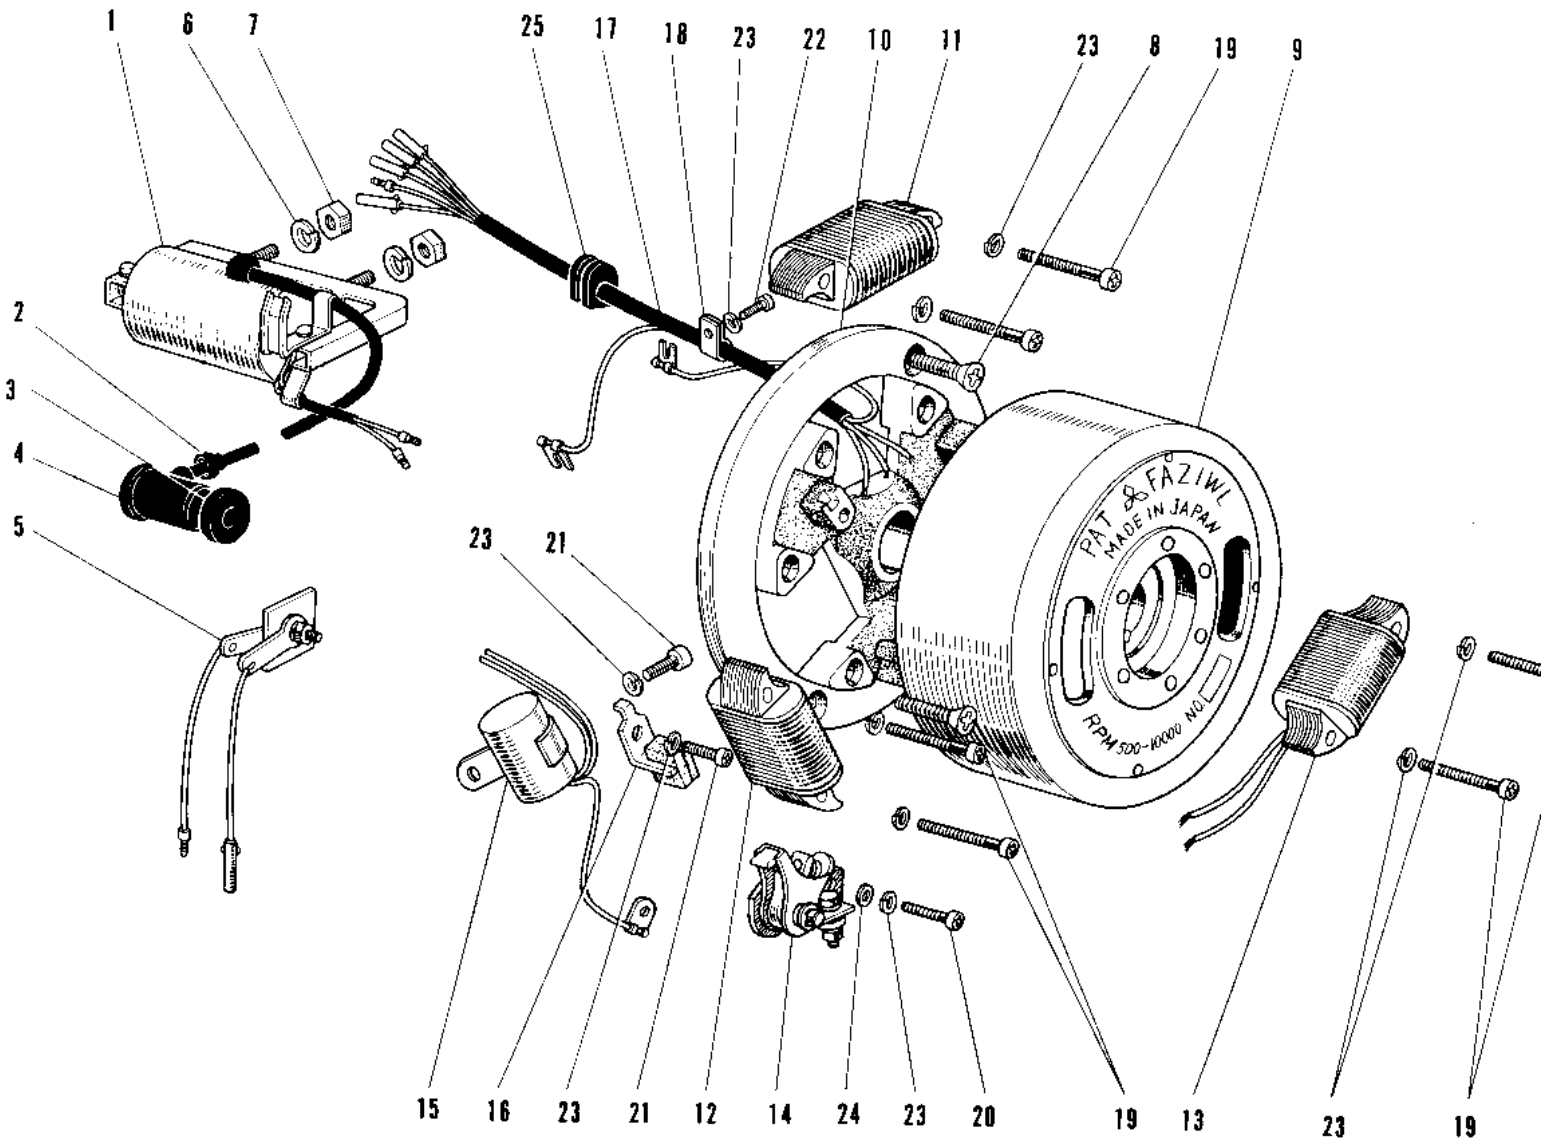

1967 Roadrunner

PARTS DIAGRAM

IGNITION/GENERATOR (E/NO. 909150~)

1967 Roadrunner

PARTS LIST

IGNITION/GENERATOR (E/NO. 909150~)

ITEM NAME	PART NUMBER	QUANTITY
COIL IGNITION (Ref # 1)	21121-029	1
GROMMET (Ref # 2)	92071-517	1
GROMMET PLUG CAP A (Ref # 3)	21131-002	1
CAP-SPARK PLUG (Ref # 4)	21130-016	1
RECTIFIER (Ref # 5)	21061-5001	1
WASHER SPRING 6MM (Ref # 6)	461F0600	2
NUT 6MM (Ref # 7)	311B0600	2
SCREW CNTSNK HD 6X14 (Ref # 8)	221B0614	2
MAGNETO ASSY (Ref # 9~24)	21002-014	1
FLYWHEEL (Ref # 9)	21050-007	1
BASE MAGNETO (Ref # 10)	21048-008	1
COIL PRIMARY (Ref # 11)	21049-008	1
COIL LIGHTING B (Ref # 12)	21047-009	1
COIL LIGHTING A (Ref # 13)	21047-008	1
BREAKER ASSY CONTACT (Ref # 14)	21008-013	1
CONDENSER (Ref # 15)	21013-016	1
FELT OIL (Ref # 16)	21019-005	1
WIRING HARNESS MAG (Ref # 17)	21029-012	1
CLAMP WIRING HARNESS (Ref # 18)	21037-002	1
SCREW PAN HEAD 4X25 (Ref # 19)	21022-001	6
SCREW-PAN-CRSOSS,4X12 (Ref # 20)	220B0412	1
SCREW PAN HEAD 4X8 (Ref # 21)	21085-004	2
SCREW PAN HEAD 4X6 (Ref # 22)	220B0406	1
WASHER SPRING 4MM (Ref # 23)	461F0400	1
WASHER PLAIN 4MM (Ref # 24)	410B0400	1
GROMMET WIRING HARN (Ref # 25)	21017-002	1