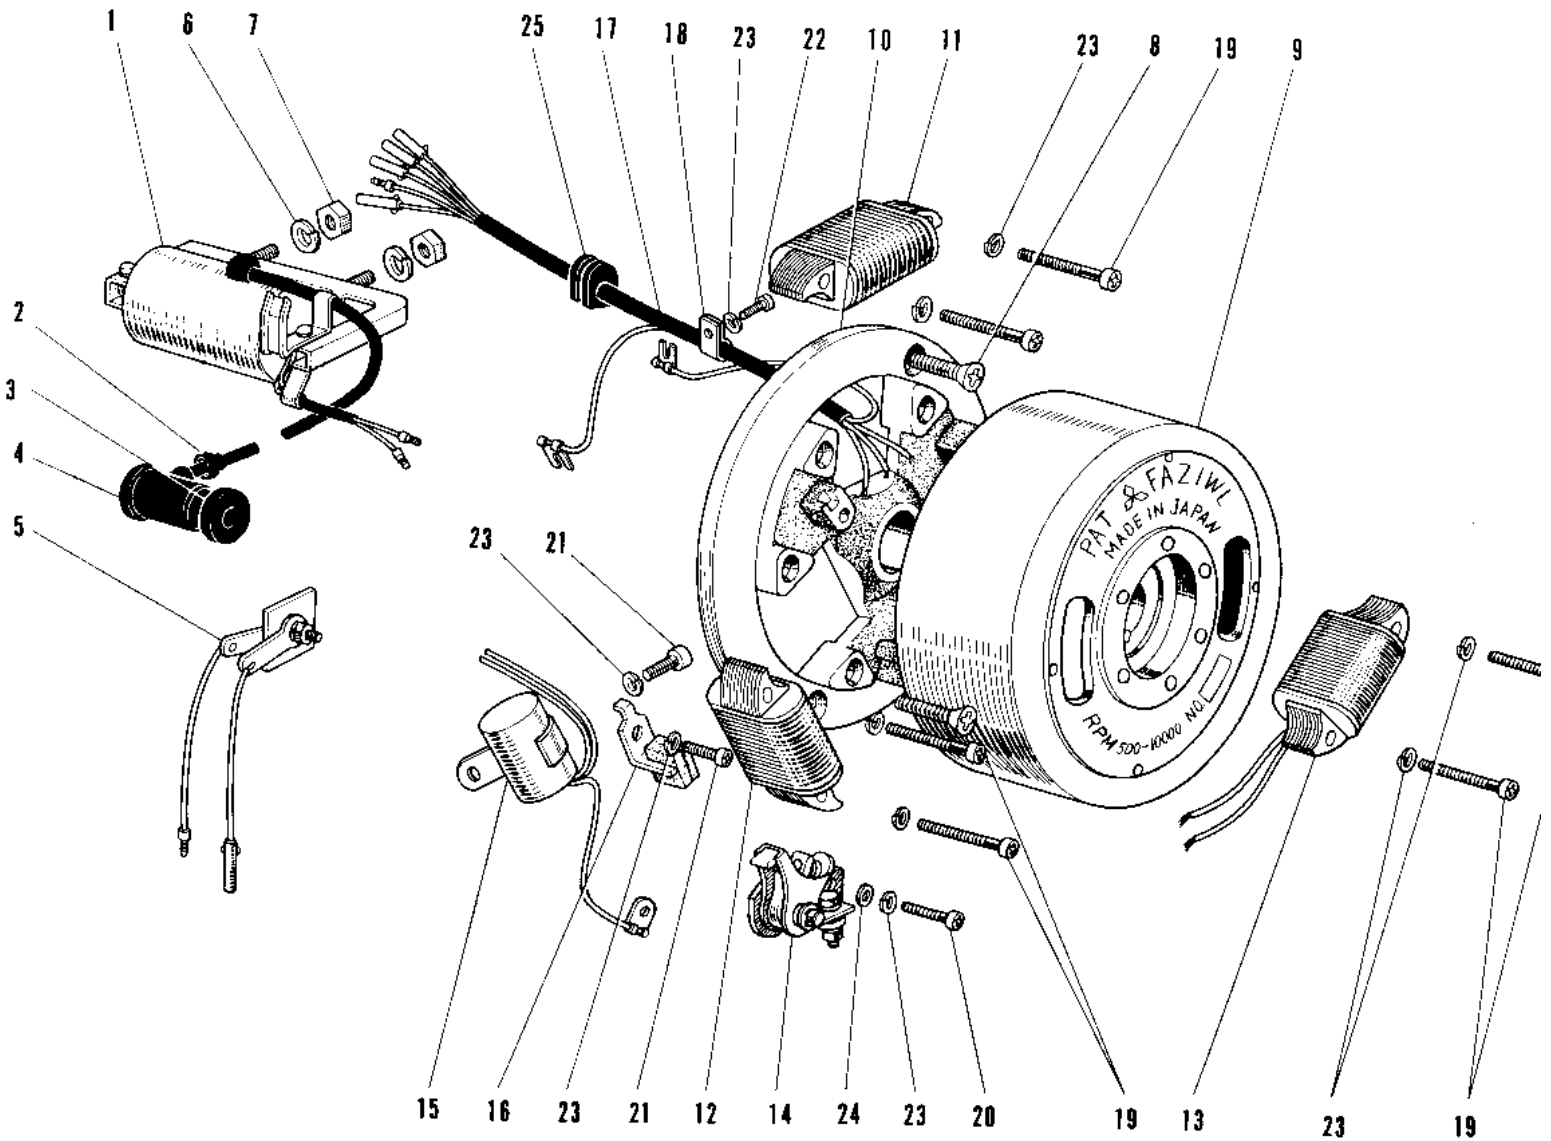

1967 Roadrunner

PARTS DIAGRAM

IGNITION/GENERATOR (E/NO. 909150~)

1967 Roadrunner

PARTS LIST

IGNITION/GENERATOR (E/NO. 909150~)

ITEM NAME

PART NUMBER

QUANTITY
