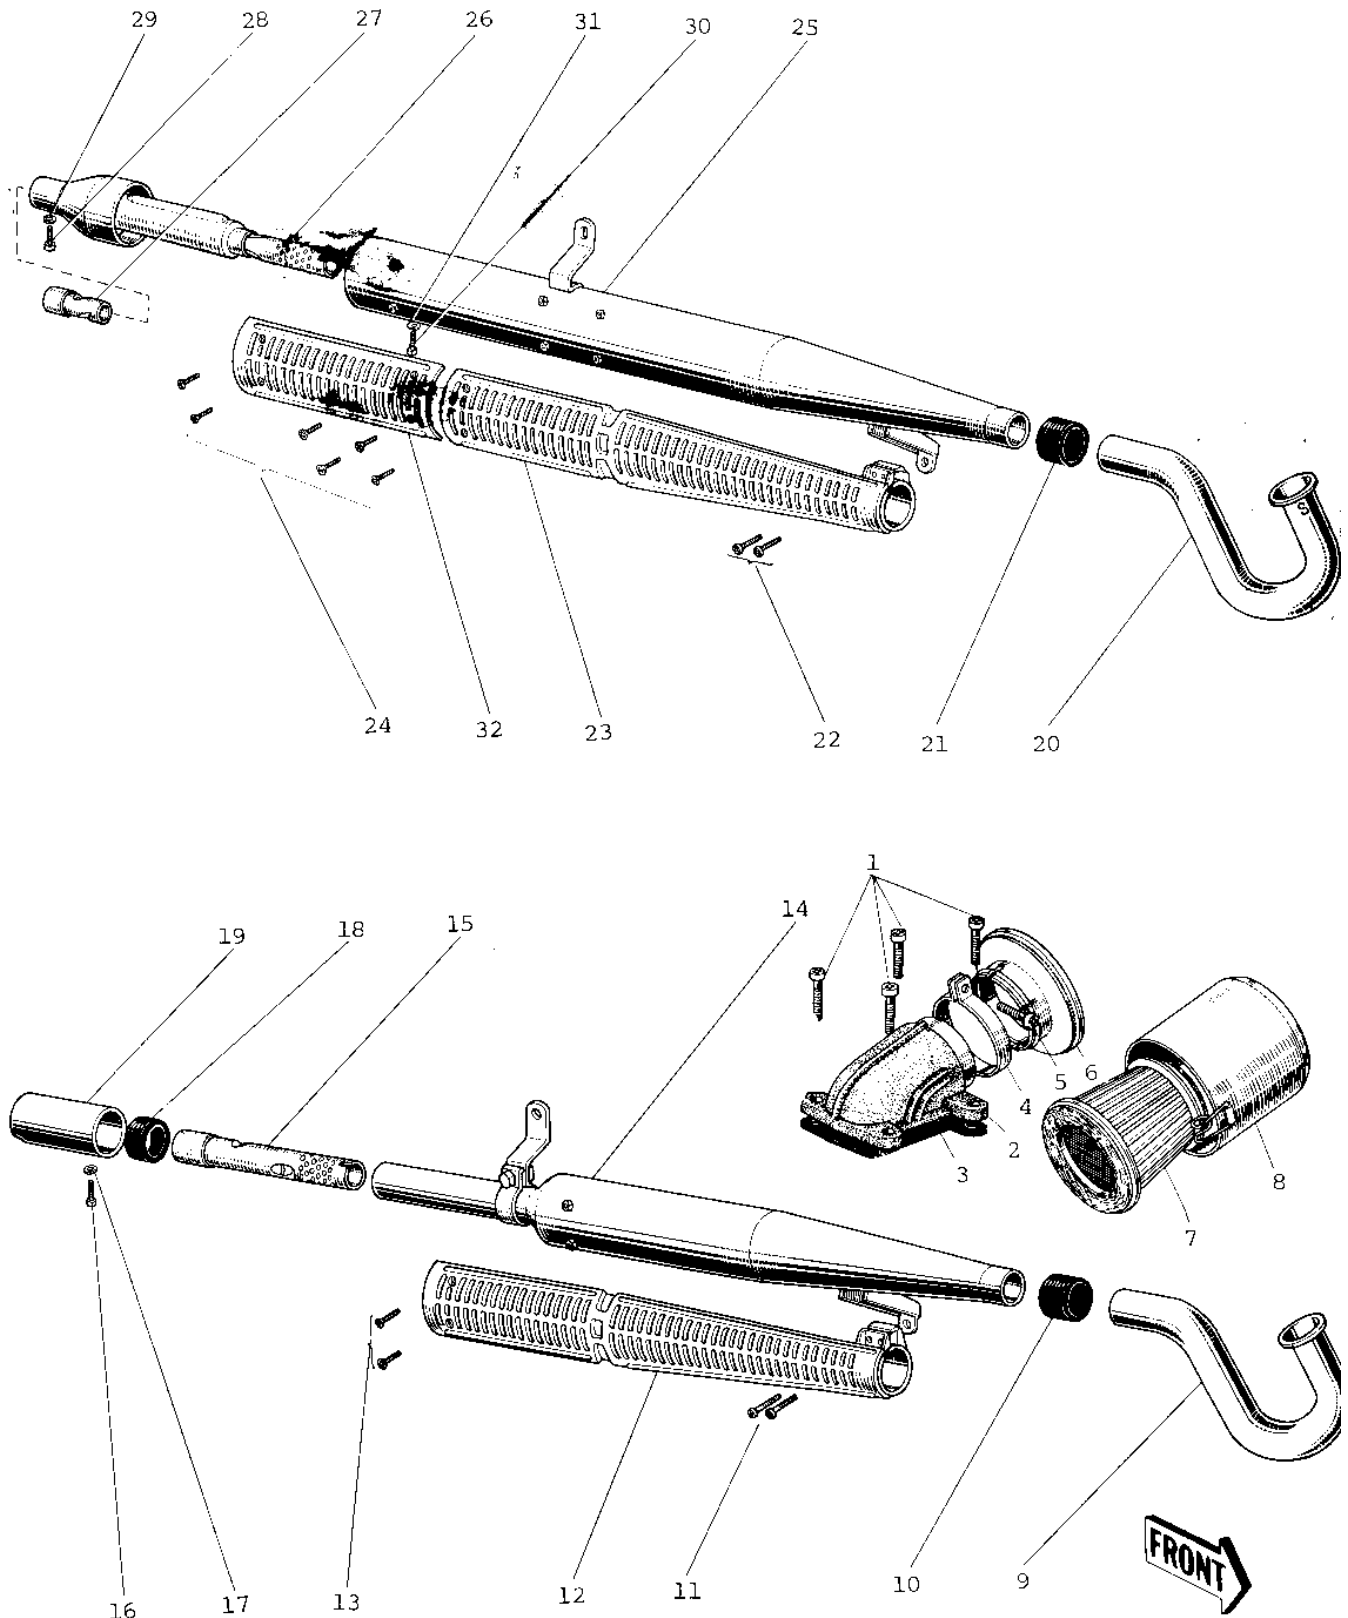

1969 Roadrunner

PARTS DIAGRAM

AIR CLEANER/MUFFLER

1969 Roadrunner

PARTS LIST

AIR CLEANER/MUFFLER

ITEM NAME	PART NUMBER	QUANTITY
SCREW PAN HEAD 6X20 (Ref # 1)	220B0620	4
INLET PIPE (Ref # 2)	11015-005	1
GASKET INLET PIPE (Ref # 3)	11017-001	1
AIR CLEANER ASSY (Ref # 4 ~ 8)	11010-017	1
CLAMP AIR CLEAN CLAMP (Ref # 4)	92037-013	1
SCREW PAN HEAD 6X25 (Ref # 5)	220B0625	1
CAP AIR CLEANER (Ref # 6)	11012-005	1
ELEMENT AIR CLEANER (Ref # 7)	11013-005	1
BODY AIR CLEANER (Ref # 8)	11011-004	1
PIPE EXHAUST (Ref # 9)	18049-018	1
CONNECTOR MUFFLER (Ref # 10)	18043-008	1
SCREW PAN HEAD 6X25 (Ref # 11)	220B0625	2
COVER MUFFLER (Ref # 12)	18057-006	1
SCREW PAN HEAD 6X6 (Ref # 13)	220B0606	2
MUFFLER ASSY (Ref # 14 ~ 1)	18005-005	1
BAFFLE TUBE (Ref # 15)	18033-009	1
SCREW PAN HEAD 5X8 (Ref # 16)	220B0508	1
SCREW PAN HEAD 5X8 (Ref # 16)	220B0508	1
WASHER SPRING 5MM (Ref # 17)	461F0500	1
RUBBER SEAL (Ref # 18)	18068-002	1
TAIL PIECE (Ref # 19)	18048-003	1
PIPE EXHAUST (Ref # 20)	18049-019	1
CONNECTOR MUFFLER (Ref # 21)	18043-008	1
SCREW PAN HEAD 6X25 (Ref # 22)	220B0625	2
COVER MUFFLER (Ref # 23)	18057-006	1
SCREW PAN HEAD 6X6 (Ref # 24)	220B0606	6
MUFFLER ASSY (Ref # 25 ~ 3)	18005-006	1
SPARK ARRESTOR COMP (Ref # 26)	18033-010	1
BAFFLE TUBE (Ref # 27)	18033-011	1

1969 Roadrunner

PARTS LIST

AIR CLEANER/MUFFLER

ITEM NAME	PART NUMBER	QUANTITY
BOLT,6X10 (Ref # 28)	112G0610	1
WASHER SPRING 6MM (Ref # 29)	461F0600	1
BOLT HEX HEAD 5X10 (Ref # 30)	110B0510	1
BOLT HEX HEAD 6X8 (Ref # 30)	110B0608	1
WASHER PLAIN 5MM (Ref # 31)	410B0500	1
WASHER PLAIN 6MM (Ref # 31)	410B0600	1
COVER MUFFLER REAR (Ref # 32)	18057-016	1