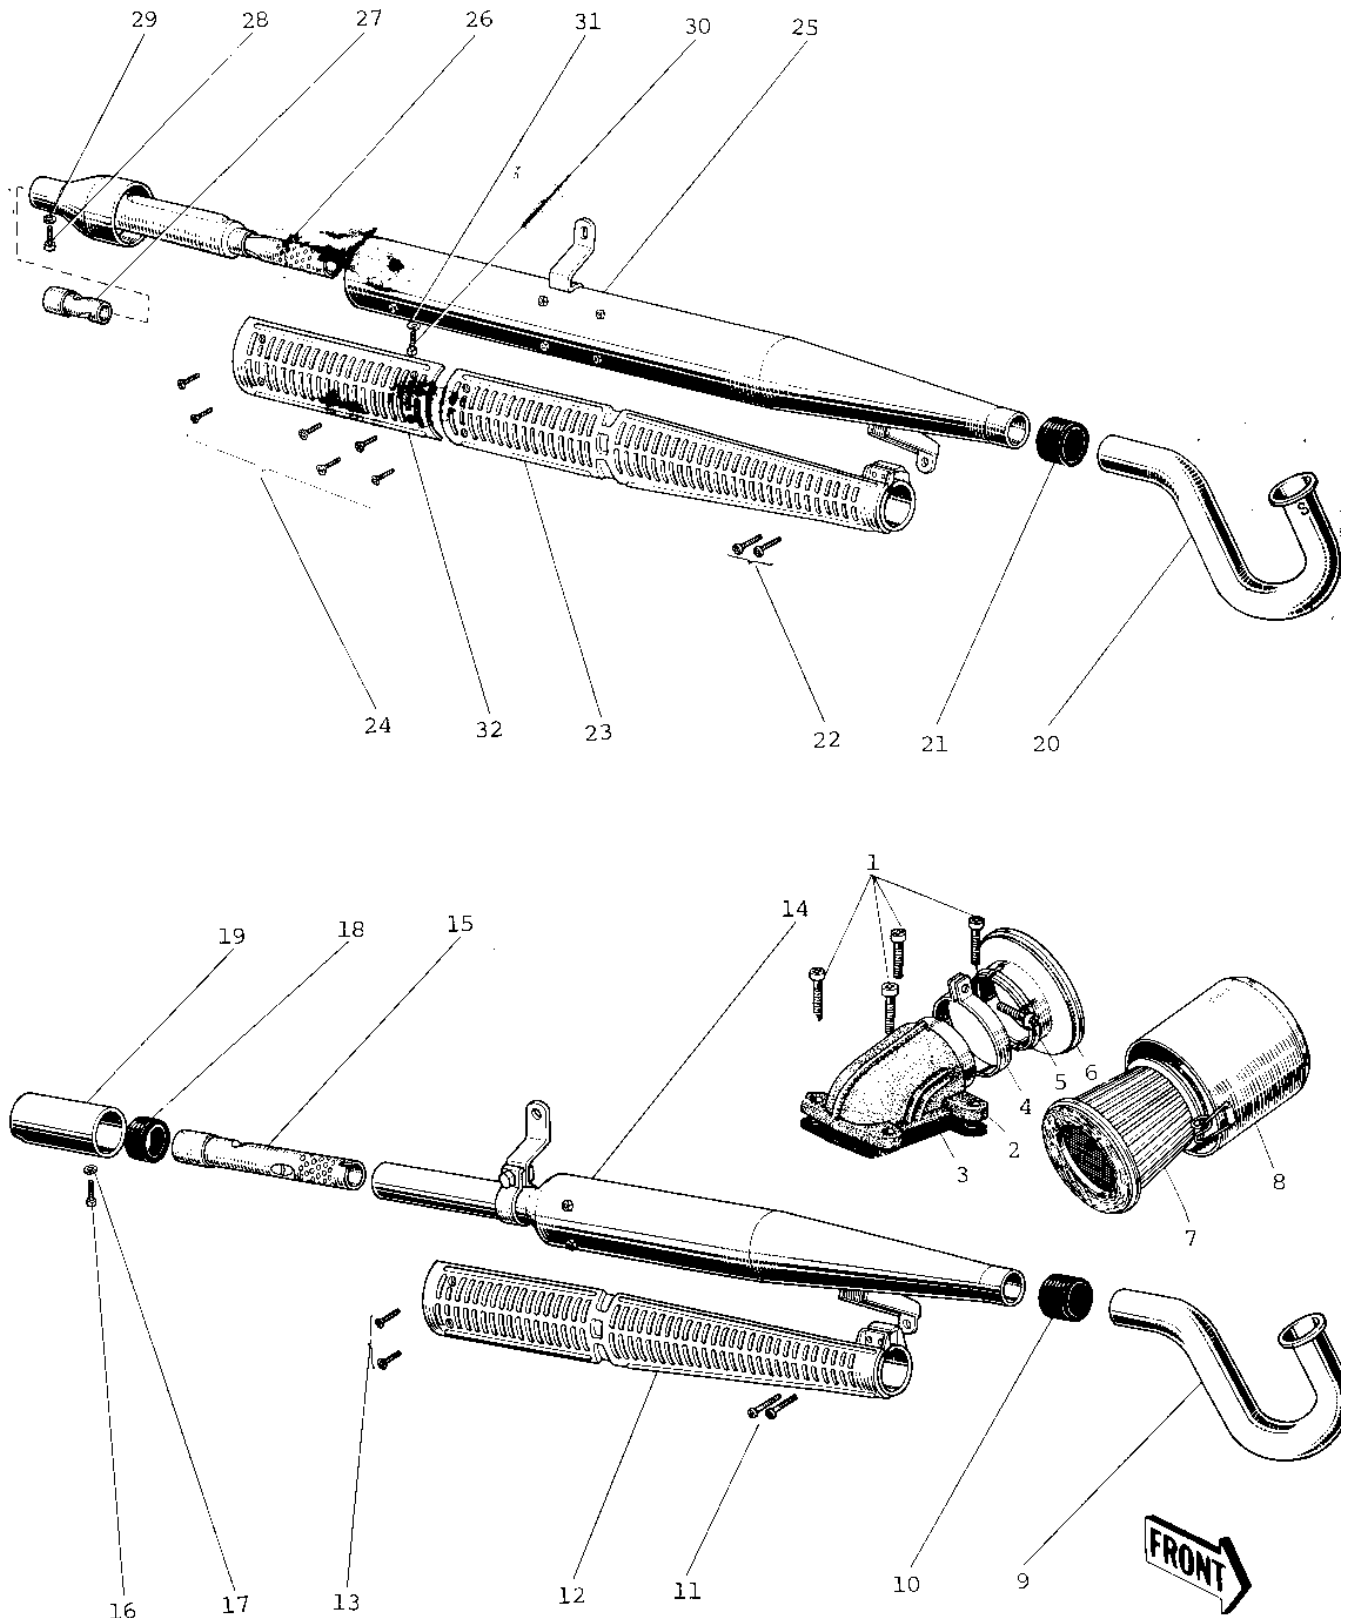

1968 Roadrunner

PARTS DIAGRAM

AIR CLEANER/MUFFLER

1968 Roadrunner

PARTS LIST

AIR CLEANER/MUFFLER

ITEM NAME	PART NUMBER	QUANTITY
SCREW PAN HEAD 6X20 (Ref # 1)	220B0620	4
INLET PIPE (Ref # 2)	11015-005	1
GASKET INLET PIPE (Ref # 3)	11017-001	1
AIR CLEANER ASSY (Ref # 4 ~ 8)	11010-017	1
CLAMP AIR CLEAN CLAMP (Ref # 4)	92037-013	1
SCREW PAN HEAD 6X25 (Ref # 5)	220B0625	1
CAP AIR CLEANER (Ref # 6)	11012-005	1
ELEMENT AIR CLEANER (Ref # 7)	11013-005	1
BODY AIR CLEANER (Ref # 8)	11011-004	1
PIPE EXHAUST (Ref # 9)	18049-018	1
CONNECTOR MUFFLER (Ref # 10)	18043-008	1
SCREW PAN HEAD 6X25 (Ref # 11)	220B0625	2
COVER MUFFLER (Ref # 12)	18057-006	1
SCREW PAN HEAD 6X6 (Ref # 13)	220B0606	2
MUFFLER ASSY (Ref # 14 ~ 1)	18005-005	1
BAFFLE TUBE (Ref # 15)	18033-009	1
SCREW PAN HEAD 5X8 (Ref # 16)	220B0508	1
SCREW PAN HEAD 5X8 (Ref # 16)	220B0508	1
WASHER SPRING 5MM (Ref # 17)	461F0500	1
RUBBER SEAL (Ref # 18)	18068-002	1
TAIL PIECE (Ref # 19)	18048-003	1
PIPE EXHAUST (Ref # 20)	18049-019	1
CONNECTOR MUFFLER (Ref # 21)	18043-008	1
SCREW PAN HEAD 6X25 (Ref # 22)	220B0625	2
COVER MUFFLER (Ref # 23)	18057-006	1
SCREW PAN HEAD 6X6 (Ref # 24)	220B0606	6
MUFFLER ASSY (Ref # 25 ~ 3)	18005-006	1
SPARK ARRESTOR COMP (Ref # 26)	18033-010	1
BAFFLE TUBE (Ref # 27)	18033-011	1

1968 Roadrunner

PARTS LIST

AIR CLEANER/MUFFLER

ITEM NAME	PART NUMBER	QUANTITY
BOLT,6X10 (Ref # 28)	112G0610	1
WASHER SPRING 6MM (Ref # 29)	461F0600	1
BOLT HEX HEAD 5X10 (Ref # 30)	110B0510	1
BOLT HEX HEAD 6X8 (Ref # 30)	110B0608	1
WASHER PLAIN 5MM (Ref # 31)	410B0500	1
WASHER PLAIN 6MM (Ref # 31)	410B0600	1
COVER MUFFLER REAR (Ref # 32)	18057-016	1