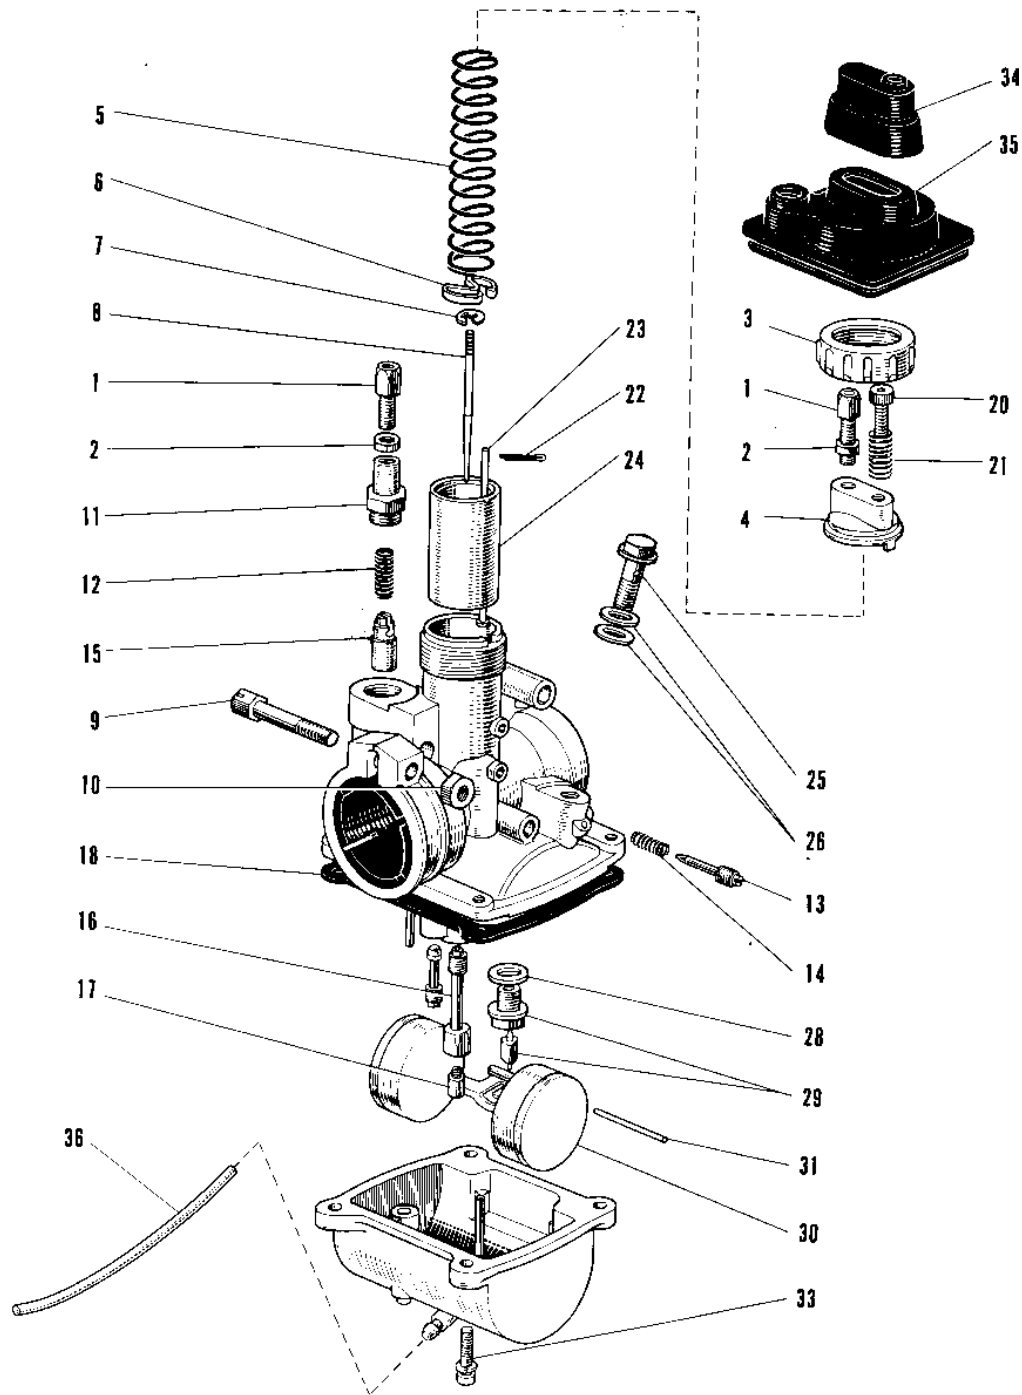

1969 Roadrunner

PARTS DIAGRAM

CARBURETOR

1969 Roadrunner

PARTS LIST CARBURETOR

ITEM NAME	PART NUMBER	QUANTITY
CARBURETOR ASSY (Ref # 1~33)	16001-025	(1
CARBURETOR ASSY (Ref # 1~33)	16001-024	1
CABLE ADJUSTER (Ref # 1)	16002-002	2
NUT CABLE ADJUST LOCK (Ref # 2)	16003-004	2
CAP MIXING CHAMBER (Ref # 3)	16004-001	1
TOP MIXING CHAMBER (Ref # 4)	16005-004	1
SPRING THROTTLE VALVE (Ref # 5)	16006-003	1
SPRING SEAT THRTL VLV (Ref # 6)	16007-003	1
CIRCLIP (Ref # 7)	16008-010	1
JET NEEDLE 4J-9 (Ref # 8)	16009-009	(1
JET NEEDLE 4H7 (Ref # 8)	16009-008	1
SCREW CLAMP (Ref # 9)	16010-004	1
NUT 6MM (Ref # 10)	311B0600	(1
NUT 6MM (Ref # 10)	311B0600	1
CAP STARTER PLUNGER (Ref # 11)	16012-004	1
SPRING-PLUNGER (Ref # 12)	16013-003	1
SCREW PILOT AIR ADJST (Ref # 13)	16014-002	1
SPRING-THR STOP SCREW (Ref # 14)	16022-007	1
PLUNGER-ENRICHNER (Ref # 15)	16016-002	1
NEEDLE JET E-4 (Ref # 16)	16017-025	(1
NEEDLE JET E-2 (Ref # 16)	16017-024	1
JET-MAIN NO 160A (Ref # 17)	92063-017	(1
JET-MAIN NO 120A (Ref # 17)	92063-013	1
GASKET FLOAT CHAMBER (Ref # 18)	16019-003	1
SCREW,THROTTLE STOP (Ref # 20)	16021-002	1
SPRING THR STOP SCREW (Ref # 21)	16022-005	1
UNAVAILABLE IN PRICE BOOK (Ref # 22)	16023-001	1
ROD-THROTTLE VLV STOP (Ref # 23)	16024-010	1
VALVE THROTTLE CA2.5 (Ref # 24)	16025-006	1

1969 Roadrunner

PARTS LIST CARBURETOR

ITEM NAME	PART NUMBER	QUANTITY
BOLT BANJO (Ref # 25)	92001-011	1
GASKET 8MM (Ref # 26)	751P0800	2
WASHER VALVE SEAT (Ref # 28)	16029-002	1
FLOAT VALVE ASSY (Ref # 29)	16030-002	(1
FLOAT VALVE ASSY (Ref # 29)	16030-009	1
FLOAT (Ref # 30)	16031-003	1
FLOAT PIN (Ref # 31)	16032-003	1
SCREW FLOAT CHAMBER (Ref # 33)	16033-002	4
SCREW FLOAT CHAMBER (Ref # 33)	16033-008	AL
SCREW-FLOAT CHAMBER (Ref # 33)	16033-012	4
GROMMET CARB CAP (Ref # 34)	14038-001	1
CAP CARBURETOR RUBBER (Ref # 35)	14038-003	1
PIPE FUEL OVERFLOW (Ref # 36)	92059-005	1