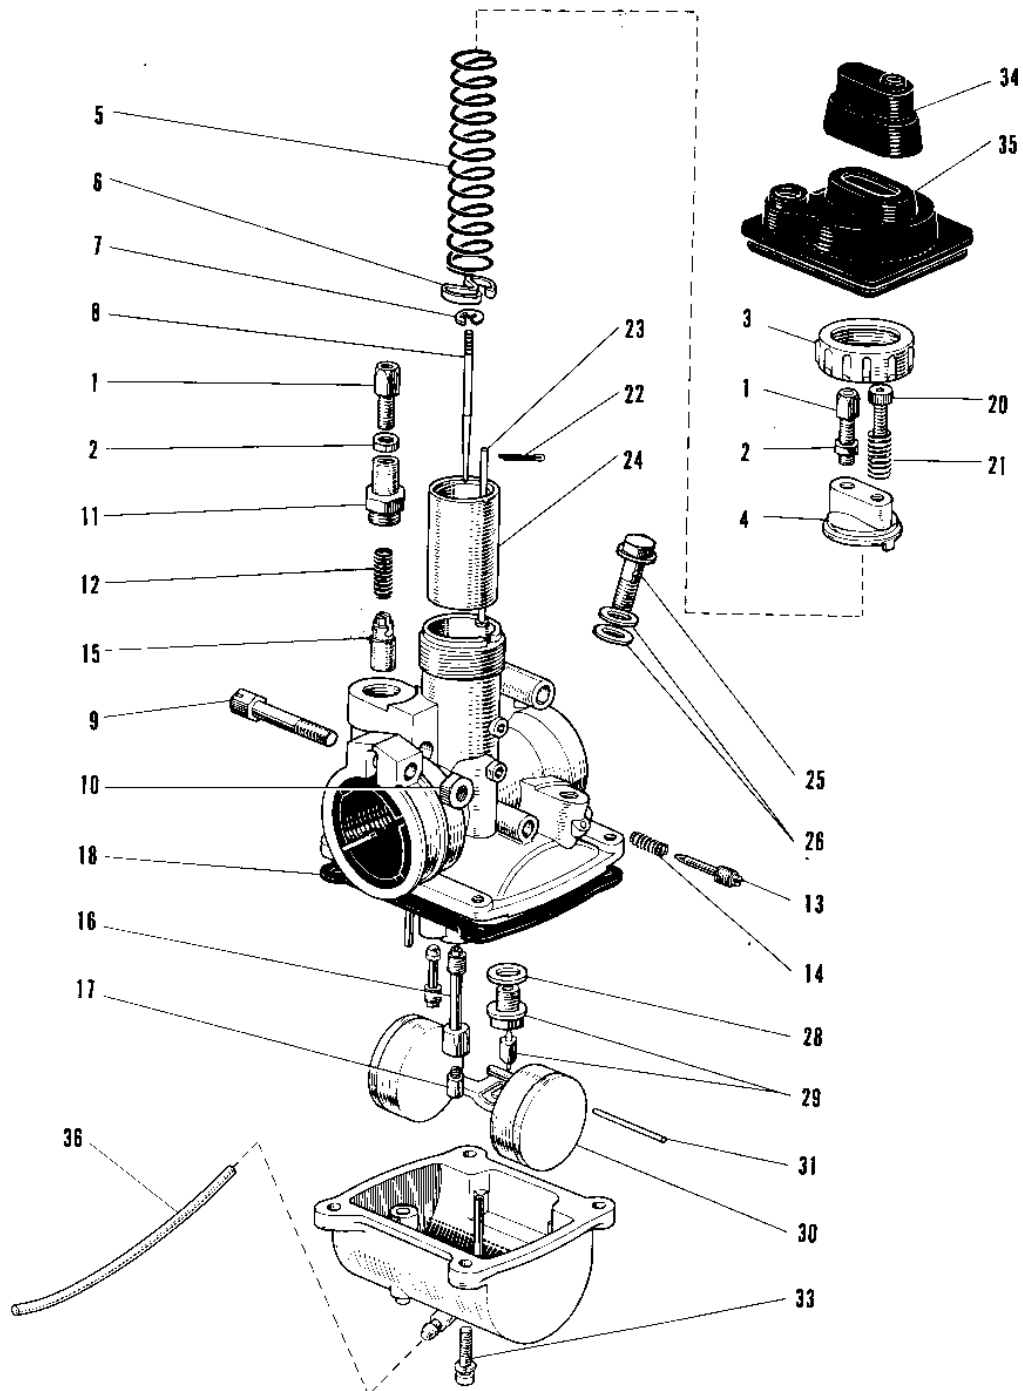

1967 Roadrunner

PARTS DIAGRAM

CARBURETOR