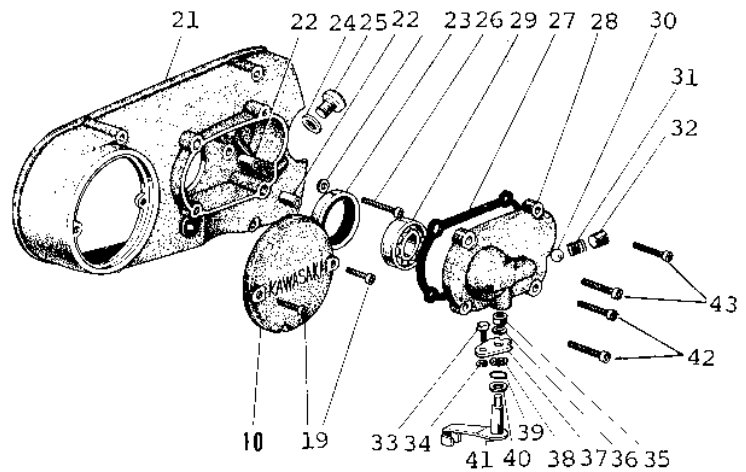

# 1969 Roadrunner

## PARTS DIAGRAM ENGINE COVERS

**FRONT**

## PARTS LIST ENGINE COVERS

ITEM NAME	PART NUMBER	QUANTITY
CAP CARB MOUNT HOLE (Ref # 1)	14039-001	1
COVER CARBURETOR (Ref # 2)	14030-002	1
GASKET CARBURETOR COV (Ref # 3)	14047-002	1
COVER R.H ENGINE (Ref # 4)	14032-012	1
PIPE FUEL OVERFLOW (Ref # 5)	16116-001	1
GASKET CHECK VALVE (Ref # 6)	92065-058	1
PLUG OIL DRAIN (Ref # 7)	92067-001	1
GASKET R.H ENGINE COV (Ref # 8)	14046-004	1
COVER L.H ENGINE (Ref # 9)	14031-005	1
COVER BREAKER POINT (Ref # 10)	14027-003	1
OIL SEAL SB16244 (Ref # 11)	92049-002	1
SCREW OVL CNTSNK 6X30 (Ref # 12)	222B0630	5
PLUG OIL FILLER (Ref # 13)	16115-002	1
"O" RING,20MM (Ref # 14)	670B2020	1
SCREW PAN HEAD 6X65 (Ref # 15)	220B0665	4
SCREW PAN HEAD 6X55 (Ref # 16)	220B0655	5
SCREW PAN HEAD 6X45 (Ref # 17)	220B0645	5
COVER DRV CHAIN BACK (Ref # 18)	14024-001	1
SCREW OVL CNTSNK 6X20 (Ref # 19)	222B0620	2
GUIDE OIL PUMP CABLE (Ref # 20)	14044-001	1
SCREW PAN HEAD 6X20 (Ref # 45)	220B0620	2