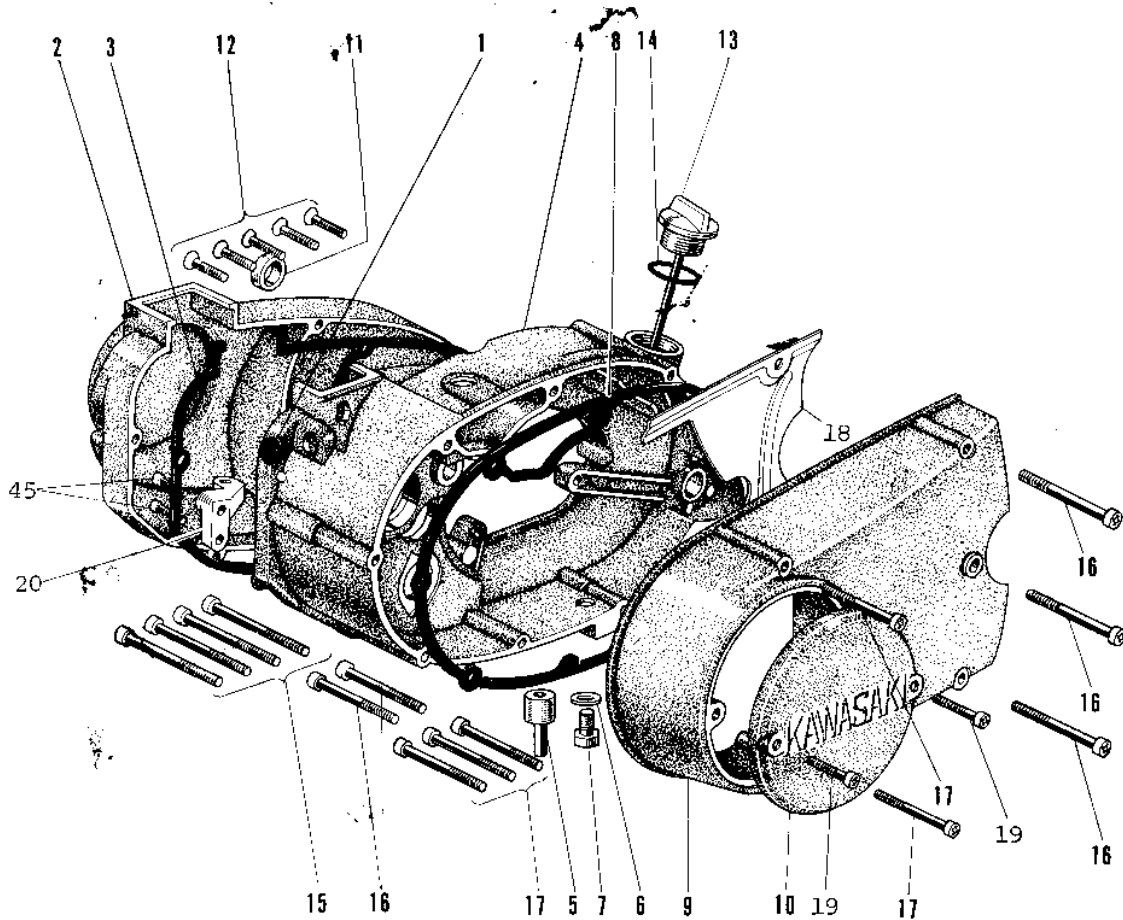

# 1969 Roadrunner

## PARTS DIAGRAM ENGINE COVERS

**FRONT**

## PARTS LIST ENGINE COVERS

ITEM NAME	PART NUMBER	QUANTITY
CAP CARB MOUNT HOLE (Ref # 1)	14039-001	1
COVER CARBURETOR (Ref # 2)	14030-002	1
GASKET CARBURETOR COV (Ref # 3)	14047-002	1
COVER R.H ENGINE (Ref # 4)	14032-012	1
PIPE FUEL OVERFLOW (Ref # 5)	16116-001	1
GASKET CHECK VALVE (Ref # 6)	92065-058	1
PLUG OIL DRAIN (Ref # 7)	92067-001	1
GASKET R.H ENGINE COV (Ref # 8)	14046-004	1
COVER L.H ENGINE (Ref # 9)	14031-005	1
COVER BREAKER POINT (Ref # 10)	14027-003	1
OIL SEAL SB16244 (Ref # 11)	92049-002	1
SCREW OVL CNTSNK 6X30 (Ref # 12)	222B0630	5
PLUG OIL FILLER (Ref # 13)	16115-002	1
"O" RING,20MM (Ref # 14)	670B2020	1
SCREW PAN HEAD 6X65 (Ref # 15)	220B0665	4
SCREW PAN HEAD 6X55 (Ref # 16)	220B0655	5
SCREW PAN HEAD 6X45 (Ref # 17)	220B0645	5
COVER DRV CHAIN BACK (Ref # 18)	14024-001	1
SCREW OVL CNTSNK 6X20 (Ref # 19)	222B0620	2
GUIDE OIL PUMP CABLE (Ref # 20)	14044-001	1
SCREW PAN HEAD 6X20 (Ref # 45)	220B0620	2