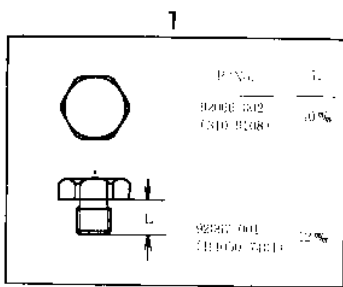

## PARTS DIAGRAM ENGINE COVERS

**FRONT**

## PARTS LIST ENGINE COVERS

ITEM NAME	PART NUMBER	QUANTITY
CAP CARB MOUNT HOLE (Ref # 1)	14039-001	1
COVER CARBURETOR (Ref # 2)	14030-002	1
GASKET CARBURETOR COV (Ref # 3)	14047-002	1
COVER R.H ENGINE (Ref # 4)	14032-012	1
PIPE FUEL OVERFLOW (Ref # 5)	16116-001	1
GASKET CHECK VALVE (Ref # 6)	92065-058	1
PLUG OIL DRAIN (Ref # 7)	92067-001	1
GASKET R.H ENGINE COV (Ref # 8)	14046-004	1
COVER L.H ENGINE (Ref # 9)	14031-005	1
COVER BREAKER POINT (Ref # 10)	14027-003	1
OIL SEAL SB16244 (Ref # 11)	92049-002	1
SCREW OVL CNTSNK 6X30 (Ref # 12)	222B0630	5
PLUG OIL FILLER (Ref # 13)	16115-002	1
"O" RING,20MM (Ref # 14)	670B2020	1
SCREW PAN HEAD 6X65 (Ref # 15)	220B0665	4
SCREW PAN HEAD 6X55 (Ref # 16)	220B0655	5
SCREW PAN HEAD 6X45 (Ref # 17)	220B0645	5
COVER DRV CHAIN BACK (Ref # 18)	14024-001	1
SCREW OVL CNTSNK 6X20 (Ref # 19)	222B0620	2
GUIDE OIL PUMP CABLE (Ref # 20)	14044-001	1
SCREW PAN HEAD 6X20 (Ref # 45)	220B0620	2