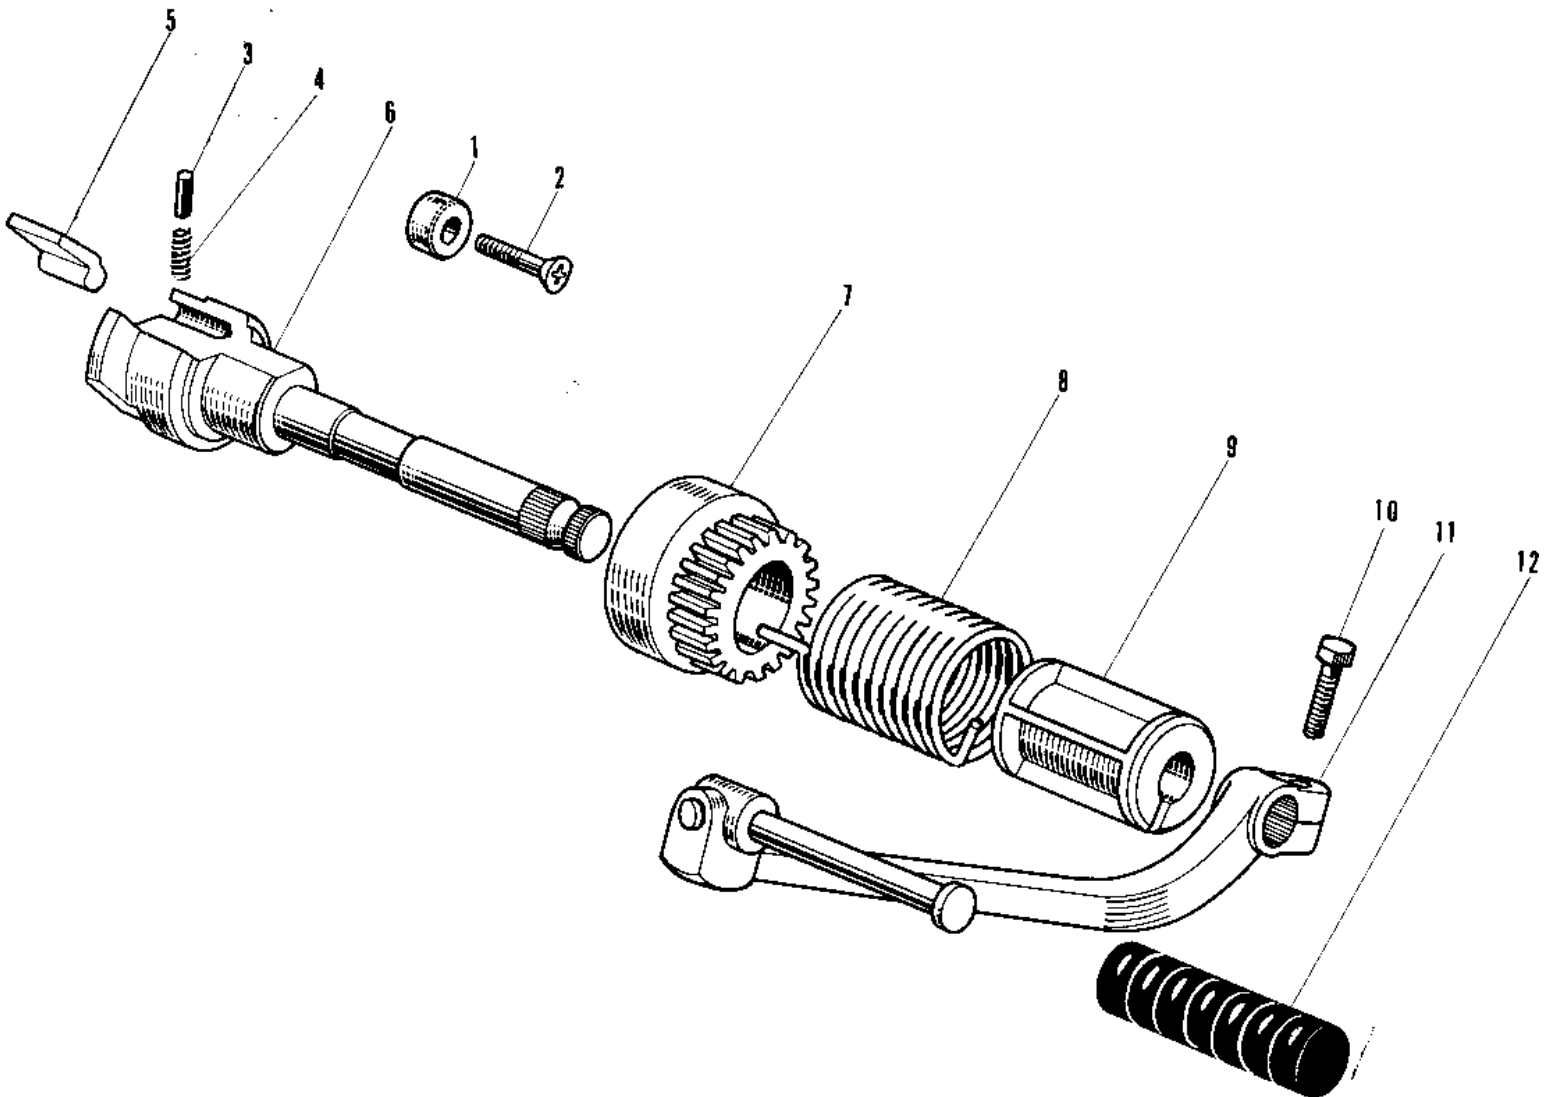

1969 Roadrunner

PARTS DIAGRAM

KICKSTARTER MECHANISM

1969 Roadrunner

PARTS LIST

KICKSTARTER MECHANISM

ITEM NAME	PART NUMBER	QUANTITY
STOPPER KICKSTARTER (Ref # 1)	13072-003	1
SCREW CNTSNK HD 6X25 (Ref # 2)	221B0625	1
PIN KICKSTARTER PAWL (Ref # 3)	92042-001	1
SPRING KICK PAWL (Ref # 4)	92081-022	1
PAWL KICKSTARTER (Ref # 5)	13069-004	1
SHAFT KICKSTARTER (Ref # 6)	13066-005	1
GEAR KICKSTARTER (Ref # 7)	13068-006	1
SPRING KICKSTARTER (Ref # 8)	92083-003	1
GUIDE KICK SPRING (Ref # 9)	13070-002	1
BOLT-SMALL-UPSET 8X25 (Ref # 10)	115G0825	1
PEDAL-KICKSTARTER (Ref # 11)	13058-039	1
RUBBER KICK PEDAL (Ref # 12)	13063-004	1