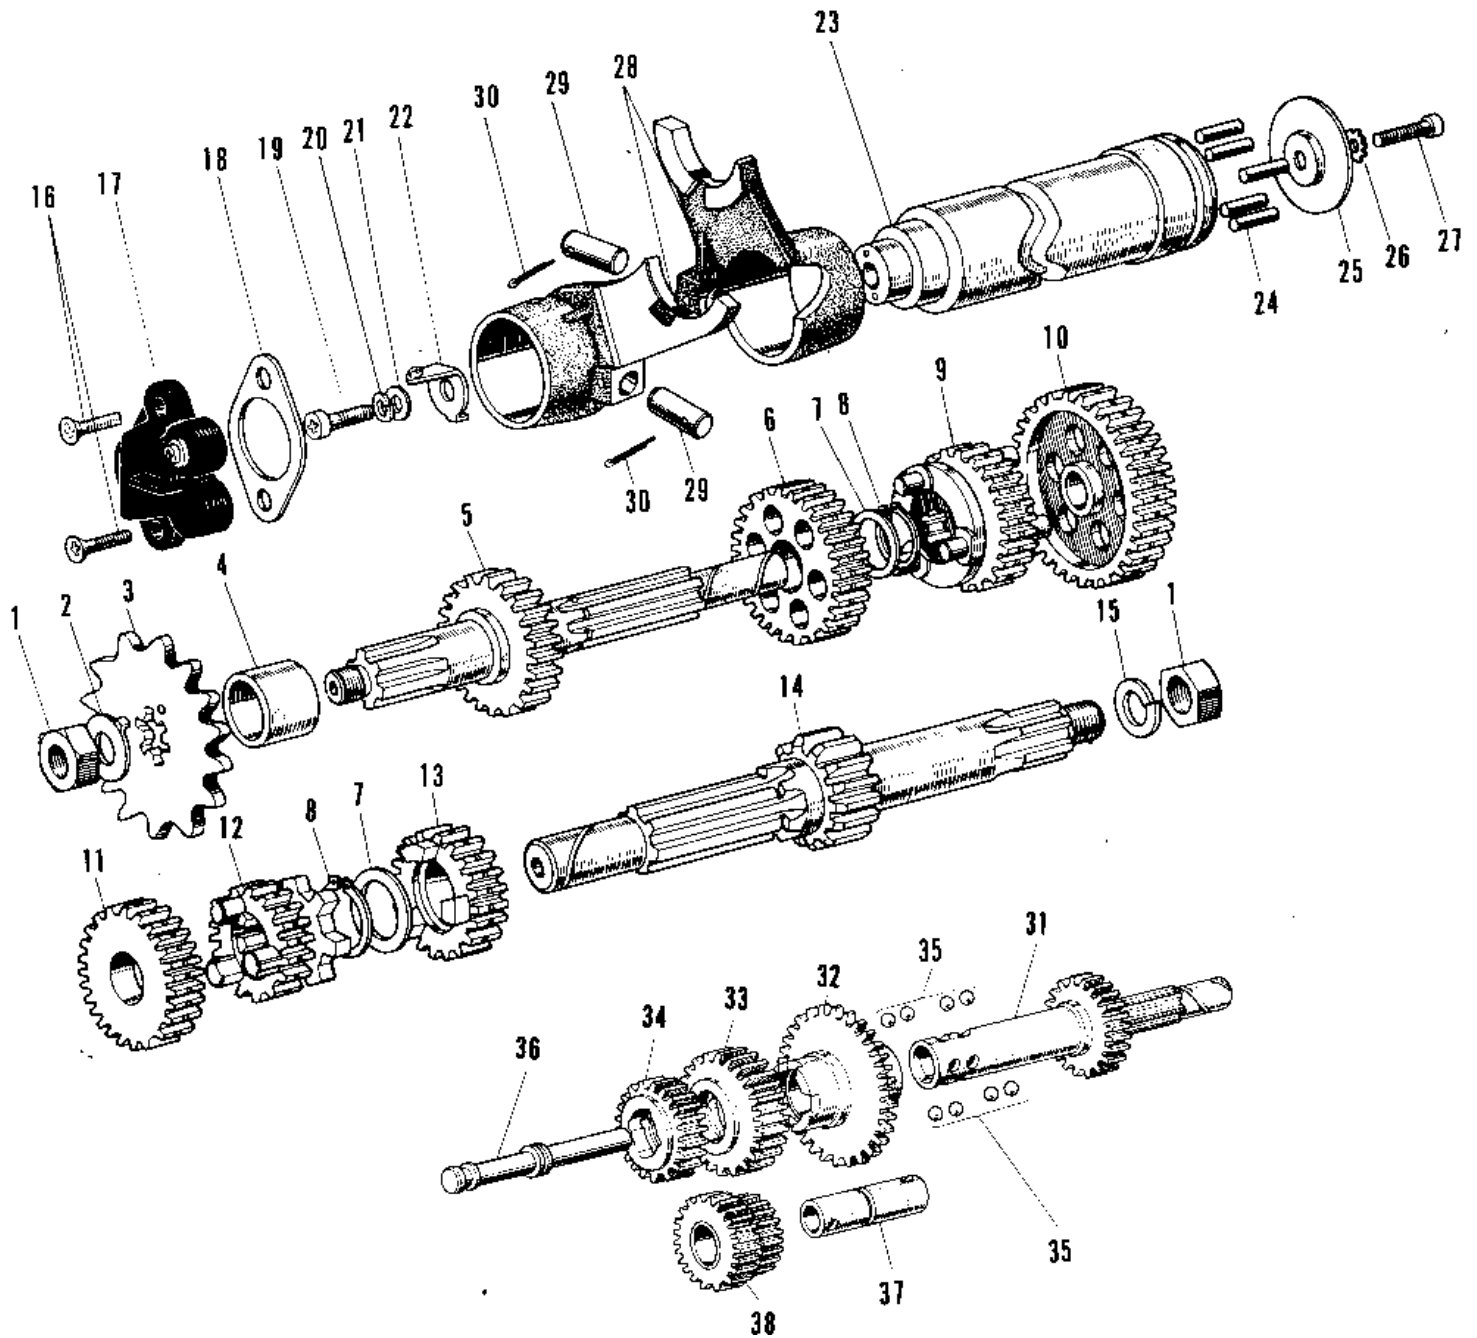

1967 Roadrunner

PARTS DIAGRAM

TRANSMISSION/CHANGE DRUM

1967 Roadrunner

PARTS LIST

TRANSMISSION/CHANGE DRUM

Kawasaki

Let the Good Times Roll®

ITEM NAME

PART NUMBER

QUANTITY
