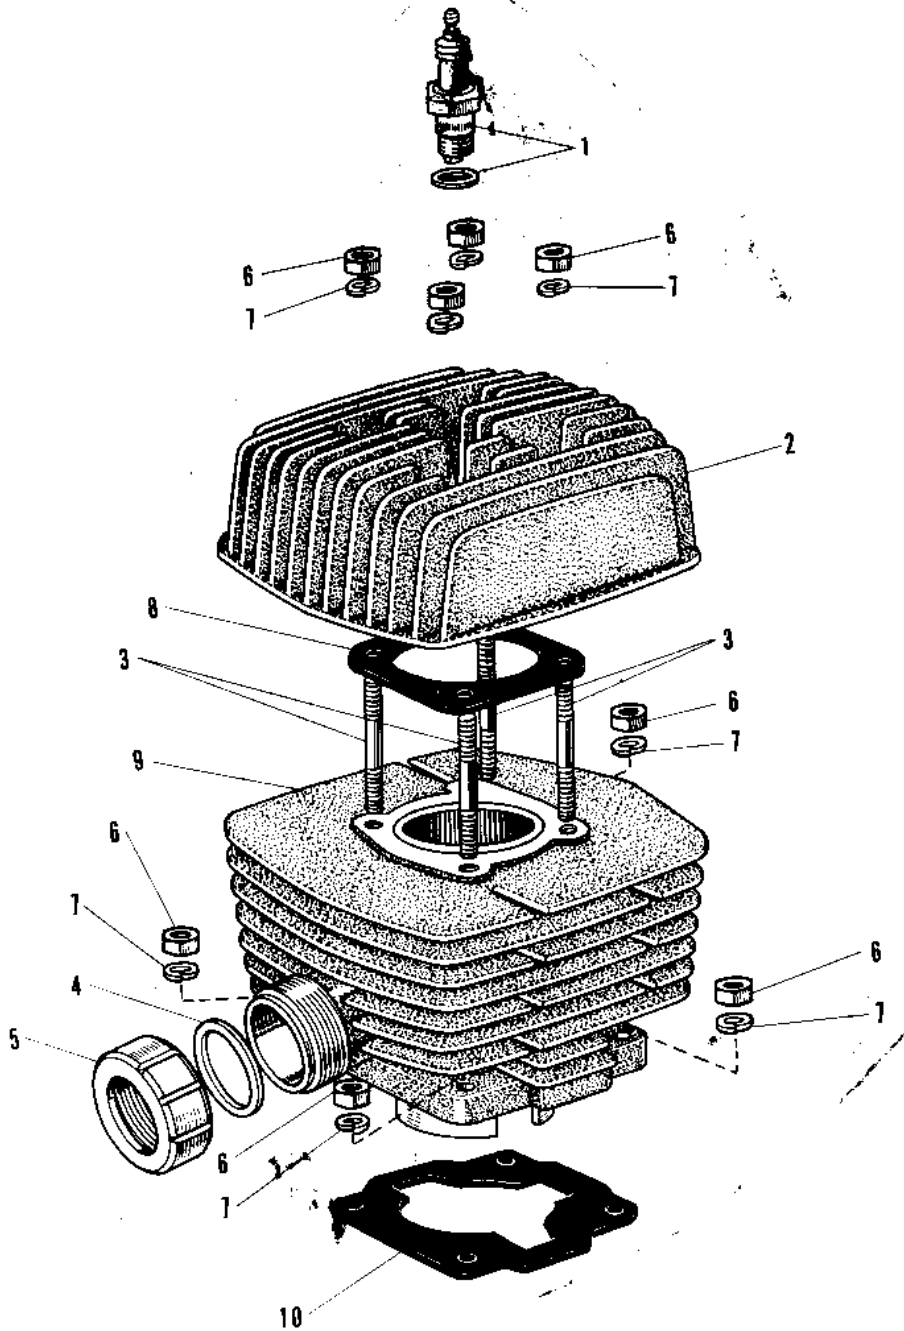

# 1967 Roadrunner

## PARTS DIAGRAM

### CYLINDER HEAD/CYLINDER

### CYLINDER HEAD/CYLINDER

ITEM NAME	PART NUMBER	QUANTITY
SPARK PLUG B7HS (Ref # 1)	B7HS	1
CYLINDER HEAD (Ref # 2)	11001-013	N.
CYLINDER HEAD (Ref # 2)	11001-004	1
STUD 8X40 (Ref # 3)	92004-003	4
GASKET,EXHAUST PIPE (Ref # 4)	11009-1992	1
CLAMP EXHAUST PIPE (Ref # 5)	18069-030	1
NUT,8MM (Ref # 6)	311B0800	8
WASHER SPRING 8MM (Ref # 7)	461F0800	8
GASKET CYLINDER HEAD (Ref # 8)	11004-013	1
CYLINDER (Ref # 9)	11005-066	1
GASKET CYLINDER BASE (Ref # 10)	11009-007	1