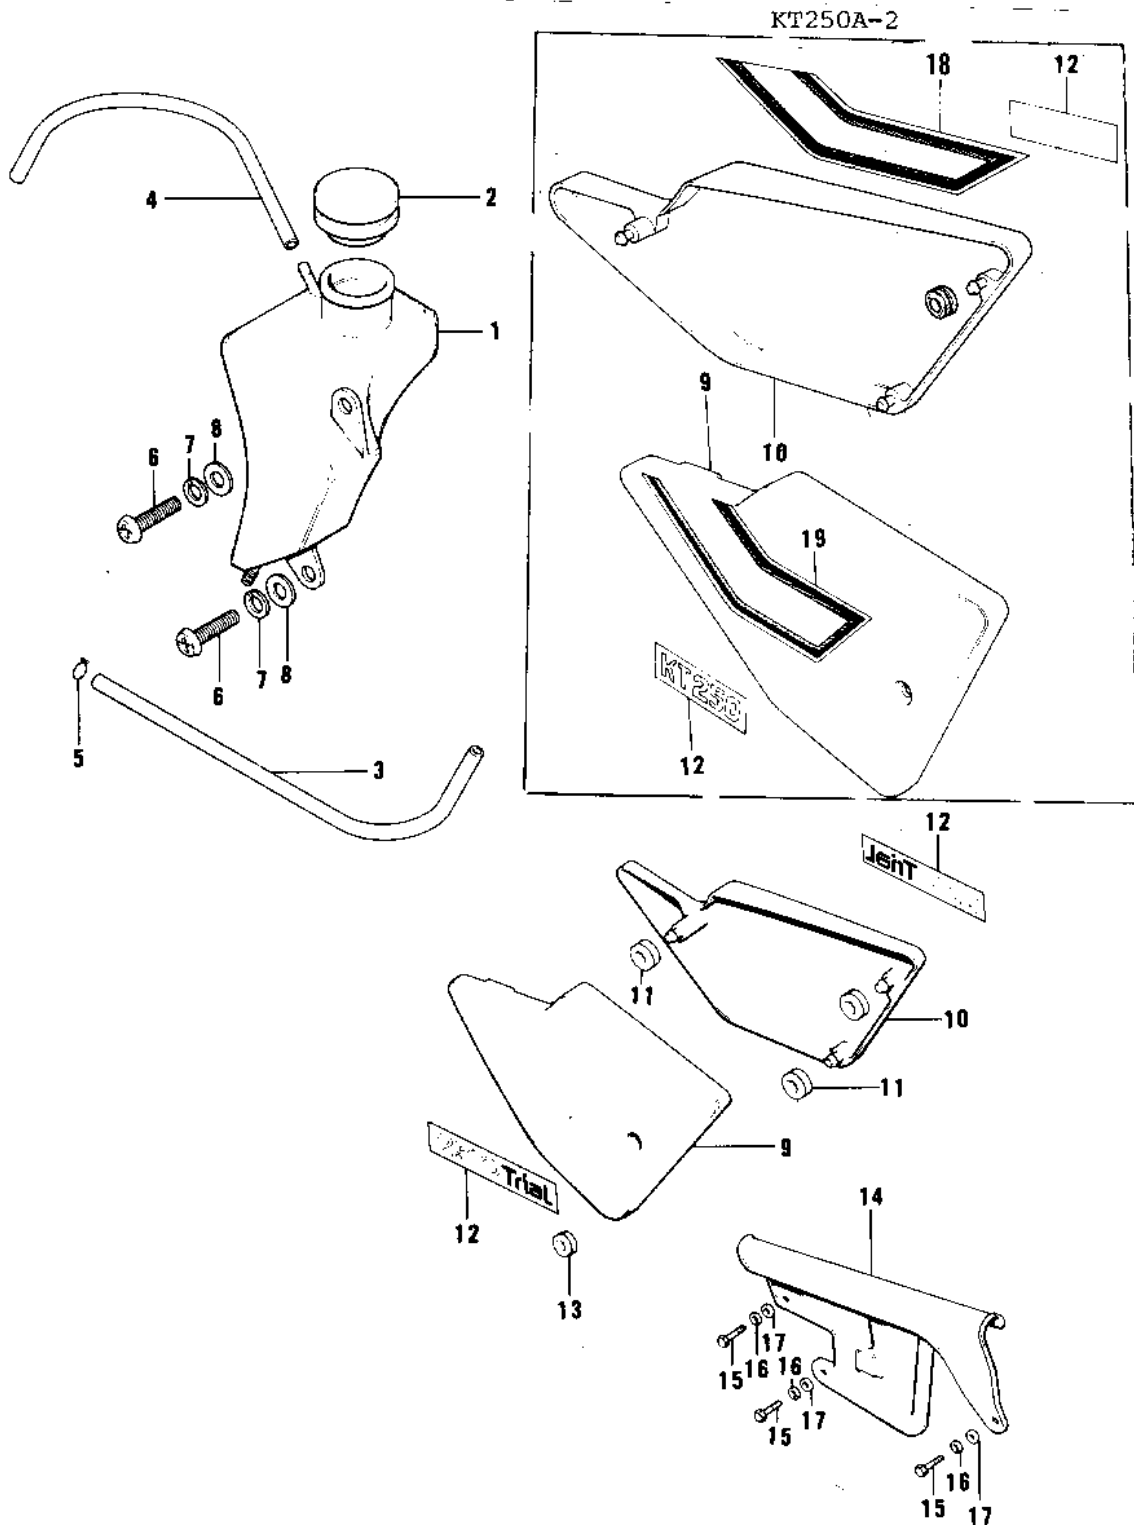

1976 Trial

PARTS DIAGRAM

SIDE COVERS/OIL TANK/CHAIN COVER

Re
—

102-1