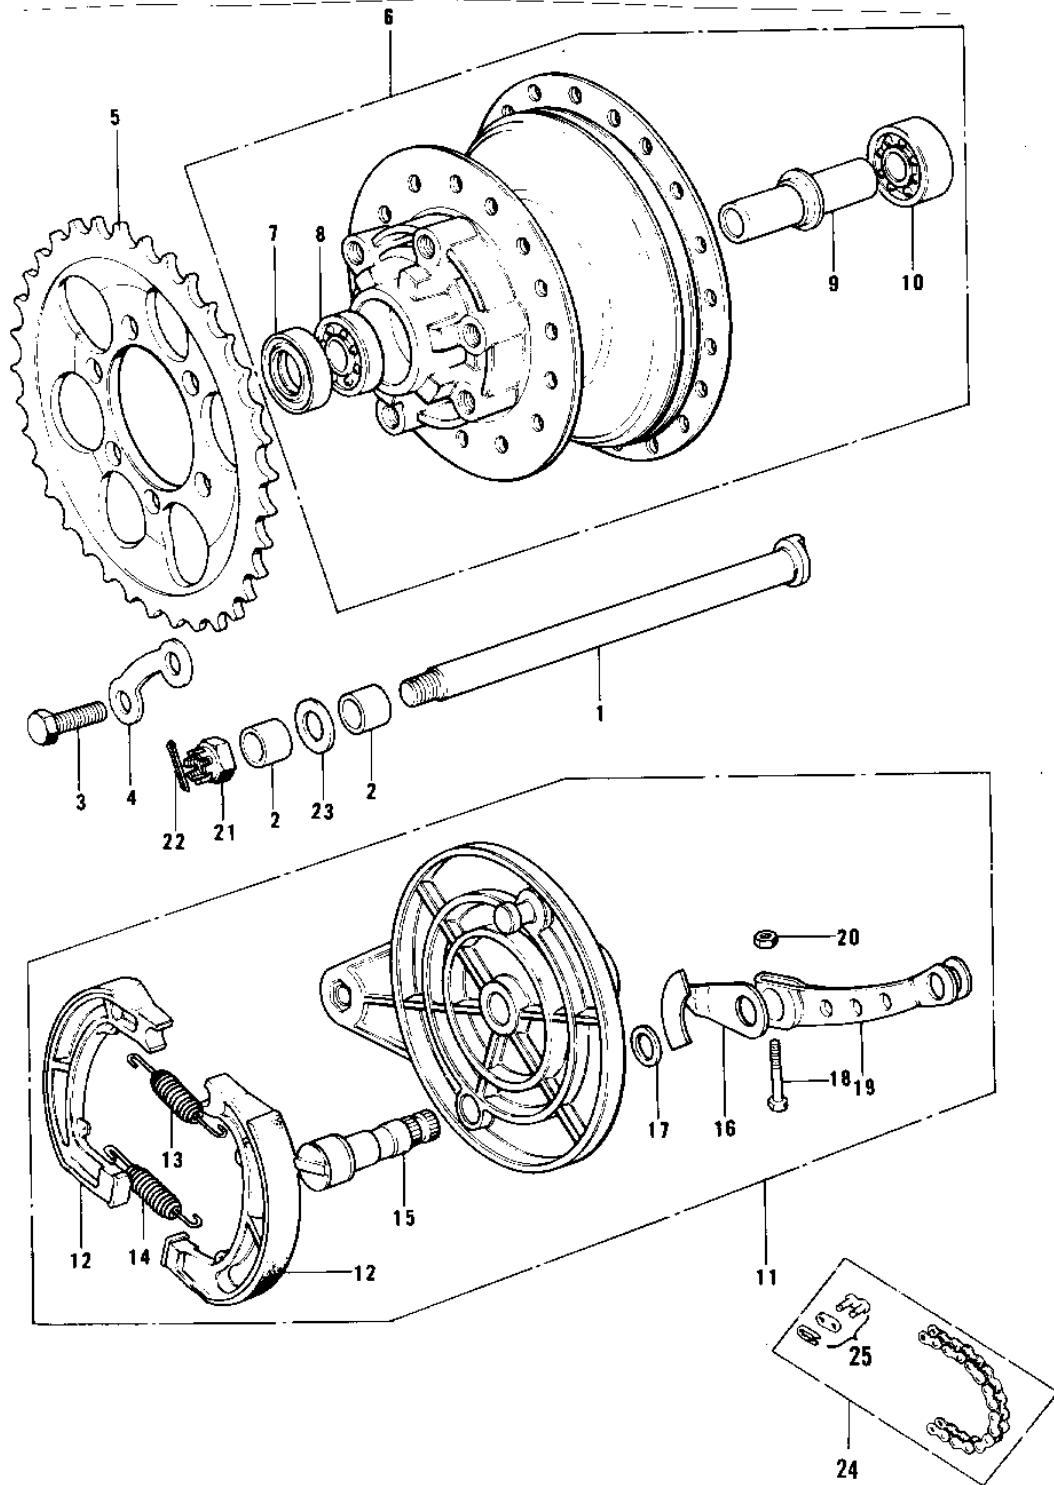

1976 Trial

PARTS DIAGRAM

REAR HUB/BRAKE/CHAIN

Re
—

102-1

1976 Trial

PARTS LIST

REAR HUB/BRAKE/CHAIN

Kawasaki

Let the Good Times Roll®

ITEM NAME

PART NUMBER

QUANTITY
