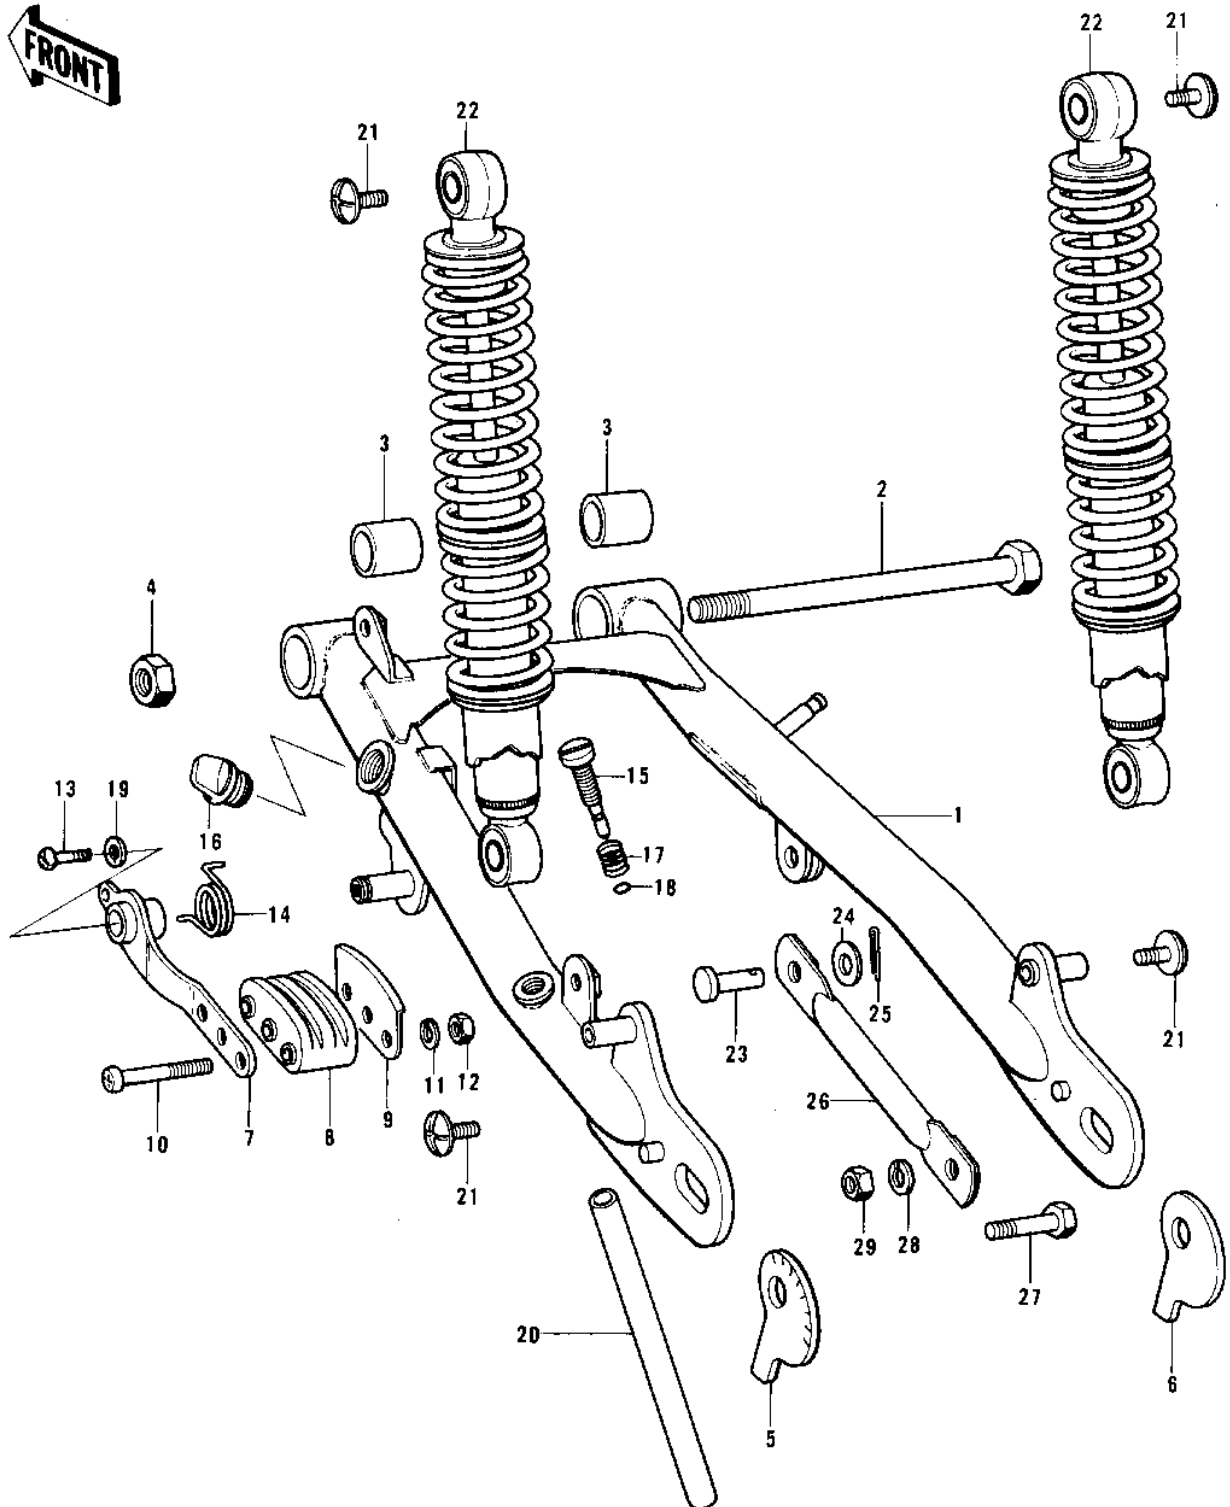

1976 Trial

PARTS DIAGRAM

SWING ARM/SHOCK ABSORBERS

1976 Trial

PARTS LIST

SWING ARM/SHOCK ABSORBERS

Kawasaki

Let the Good Times Roll®

ITEM NAME

PART NUMBER

QUANTITY
