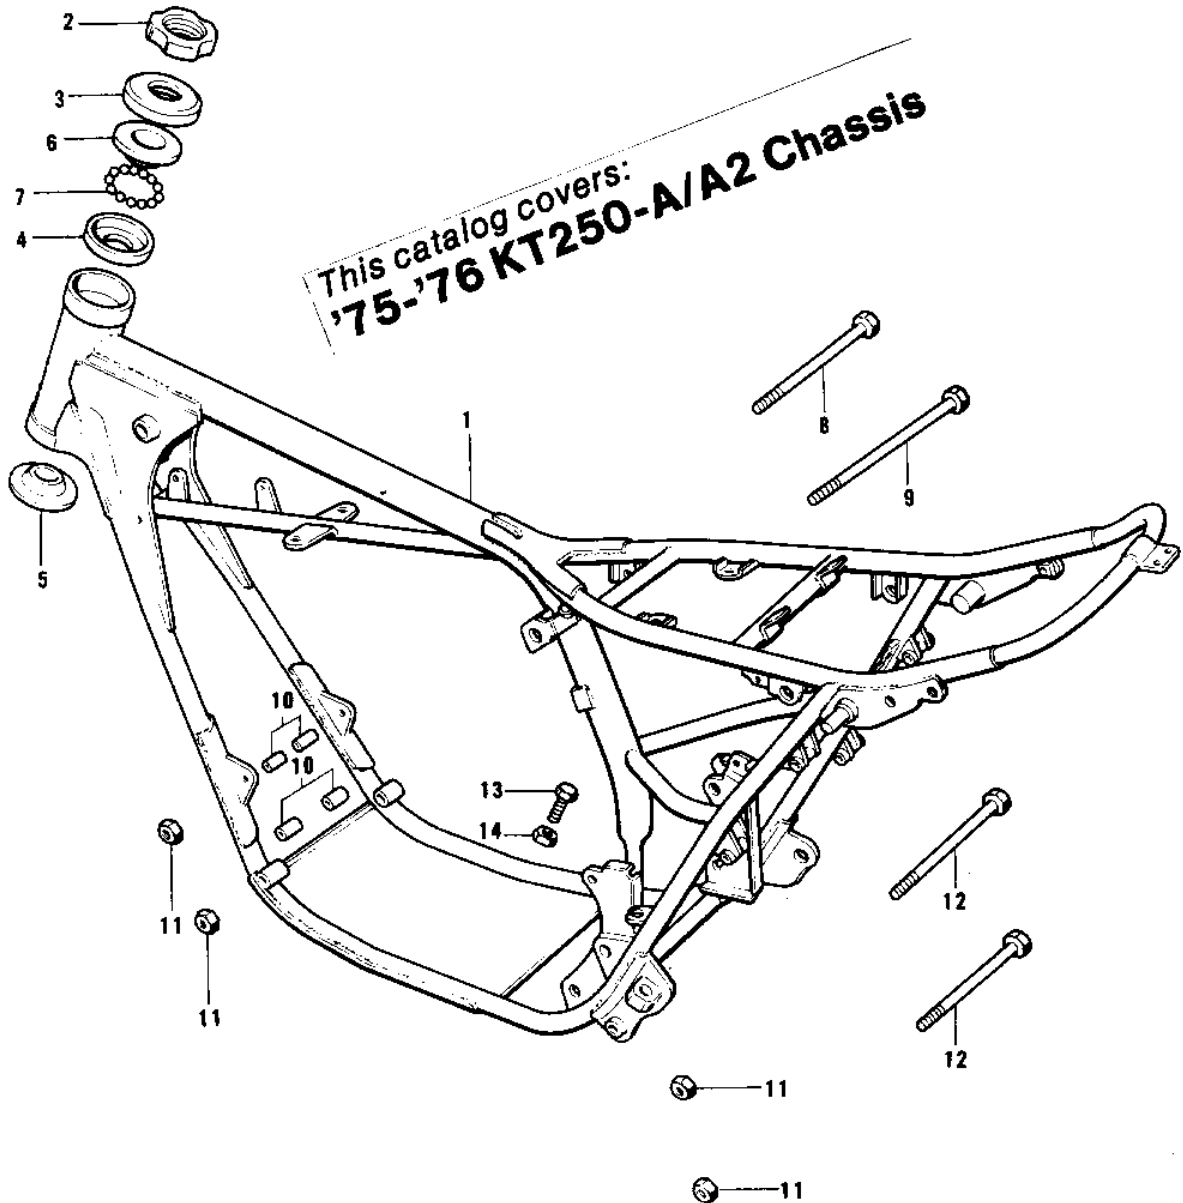

1976 Trial

PARTS DIAGRAM

FRAME/FRAME FITTINGS

1976 Trial

PARTS LIST

FRAME/FRAME FITTINGS

Kawasaki

Let the Good Times Roll®

ITEM NAME

PART NUMBER

QUANTITY
