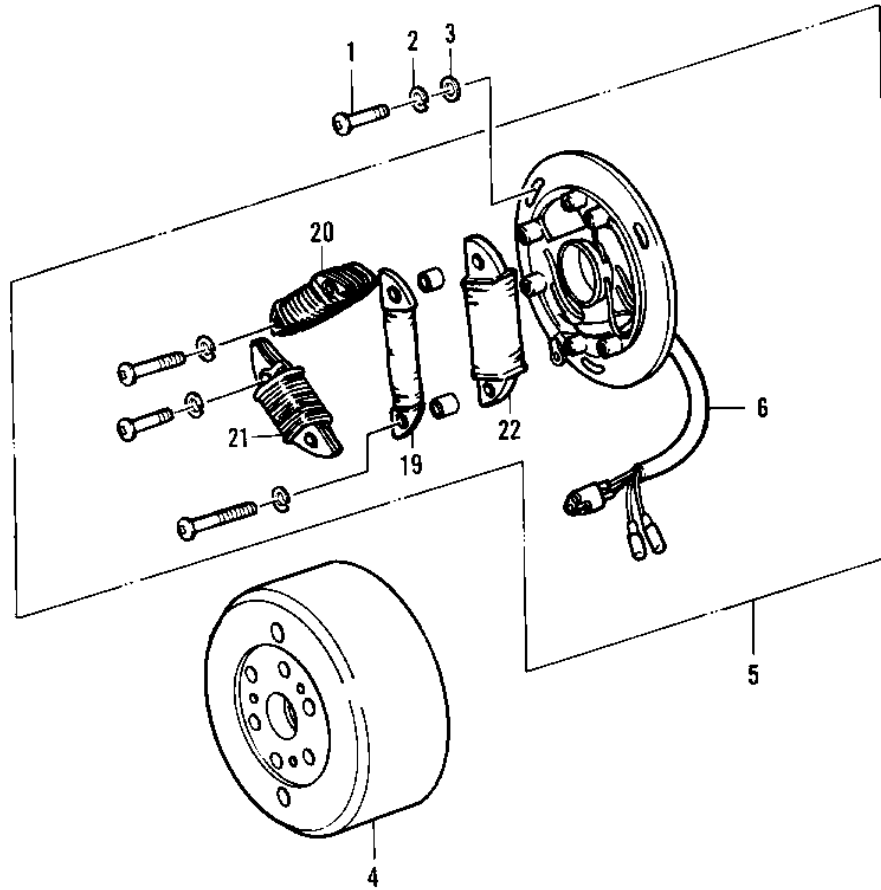

1976 Trial

PARTS DIAGRAM

IGNITION/GENERATOR

Rt
—

FRONT

102-

1976 Trial

PARTS LIST

IGNITION/GENERATOR

Kawasaki

Let the Good Times Roll®

ITEM NAME

PART NUMBER

QUANTITY
