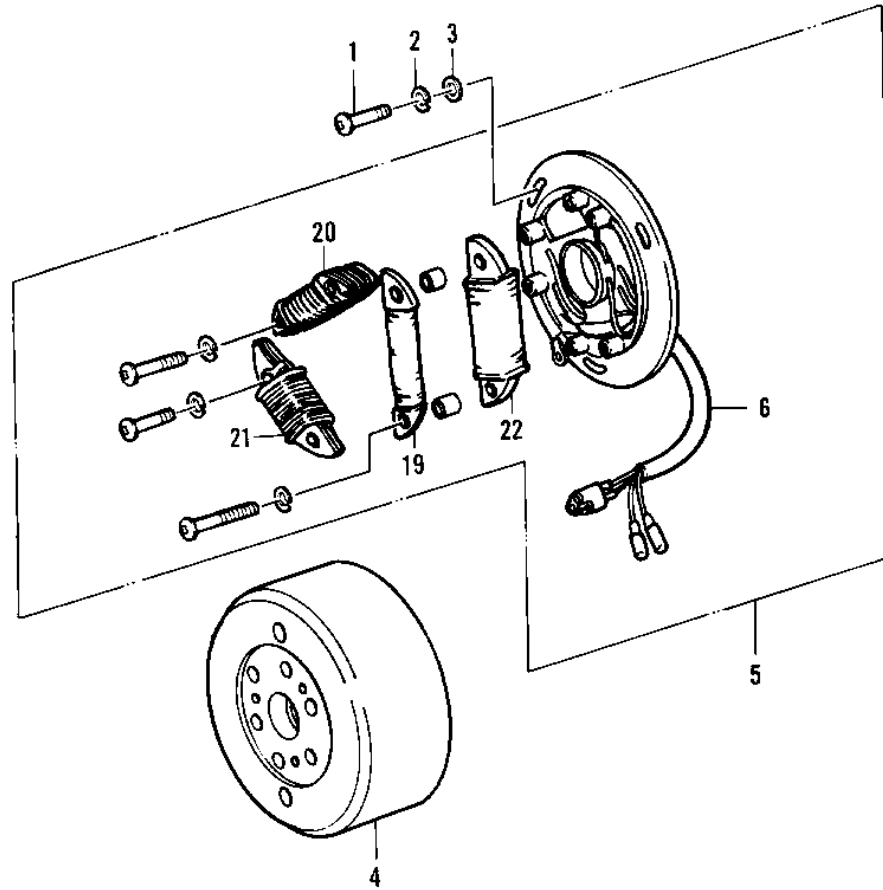

1975 KT250-A

PARTS DIAGRAM IGNITION/GENERATOR

R4
—

102-

1975 KT250-A

PARTS LIST

IGNITION/GENERATOR

Kawasaki

Let the Good Times Roll®

ITEM NAME

PART NUMBER

QUANTITY
