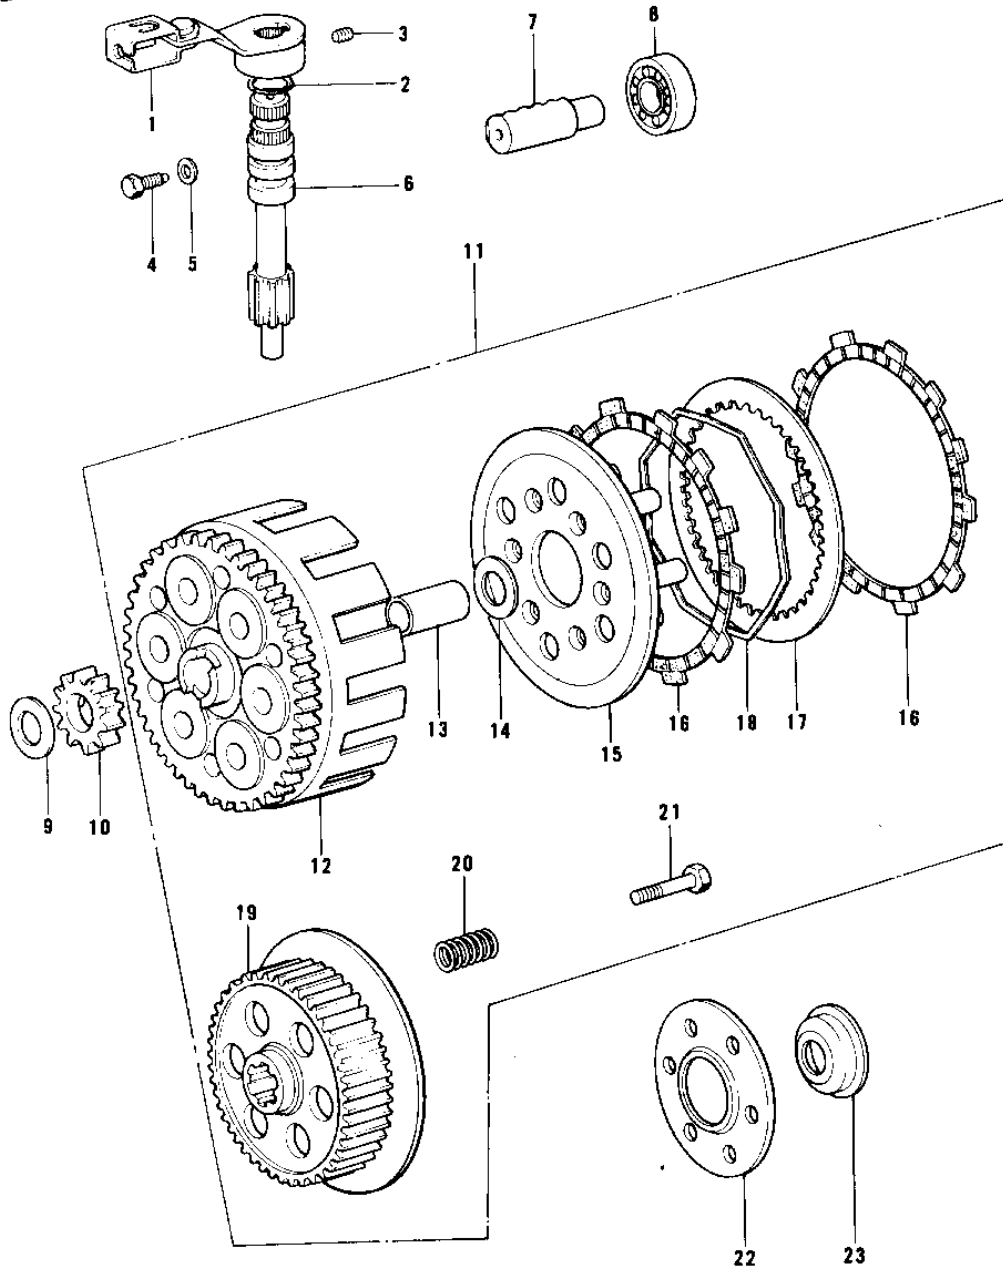

1976 Trial

PARTS DIAGRAM

CLUTCH

1976 Trial

PARTS LIST

CLUTCH

Kawasaki

Let the Good Times Roll®

ITEM NAME

PART NUMBER

QUANTITY
