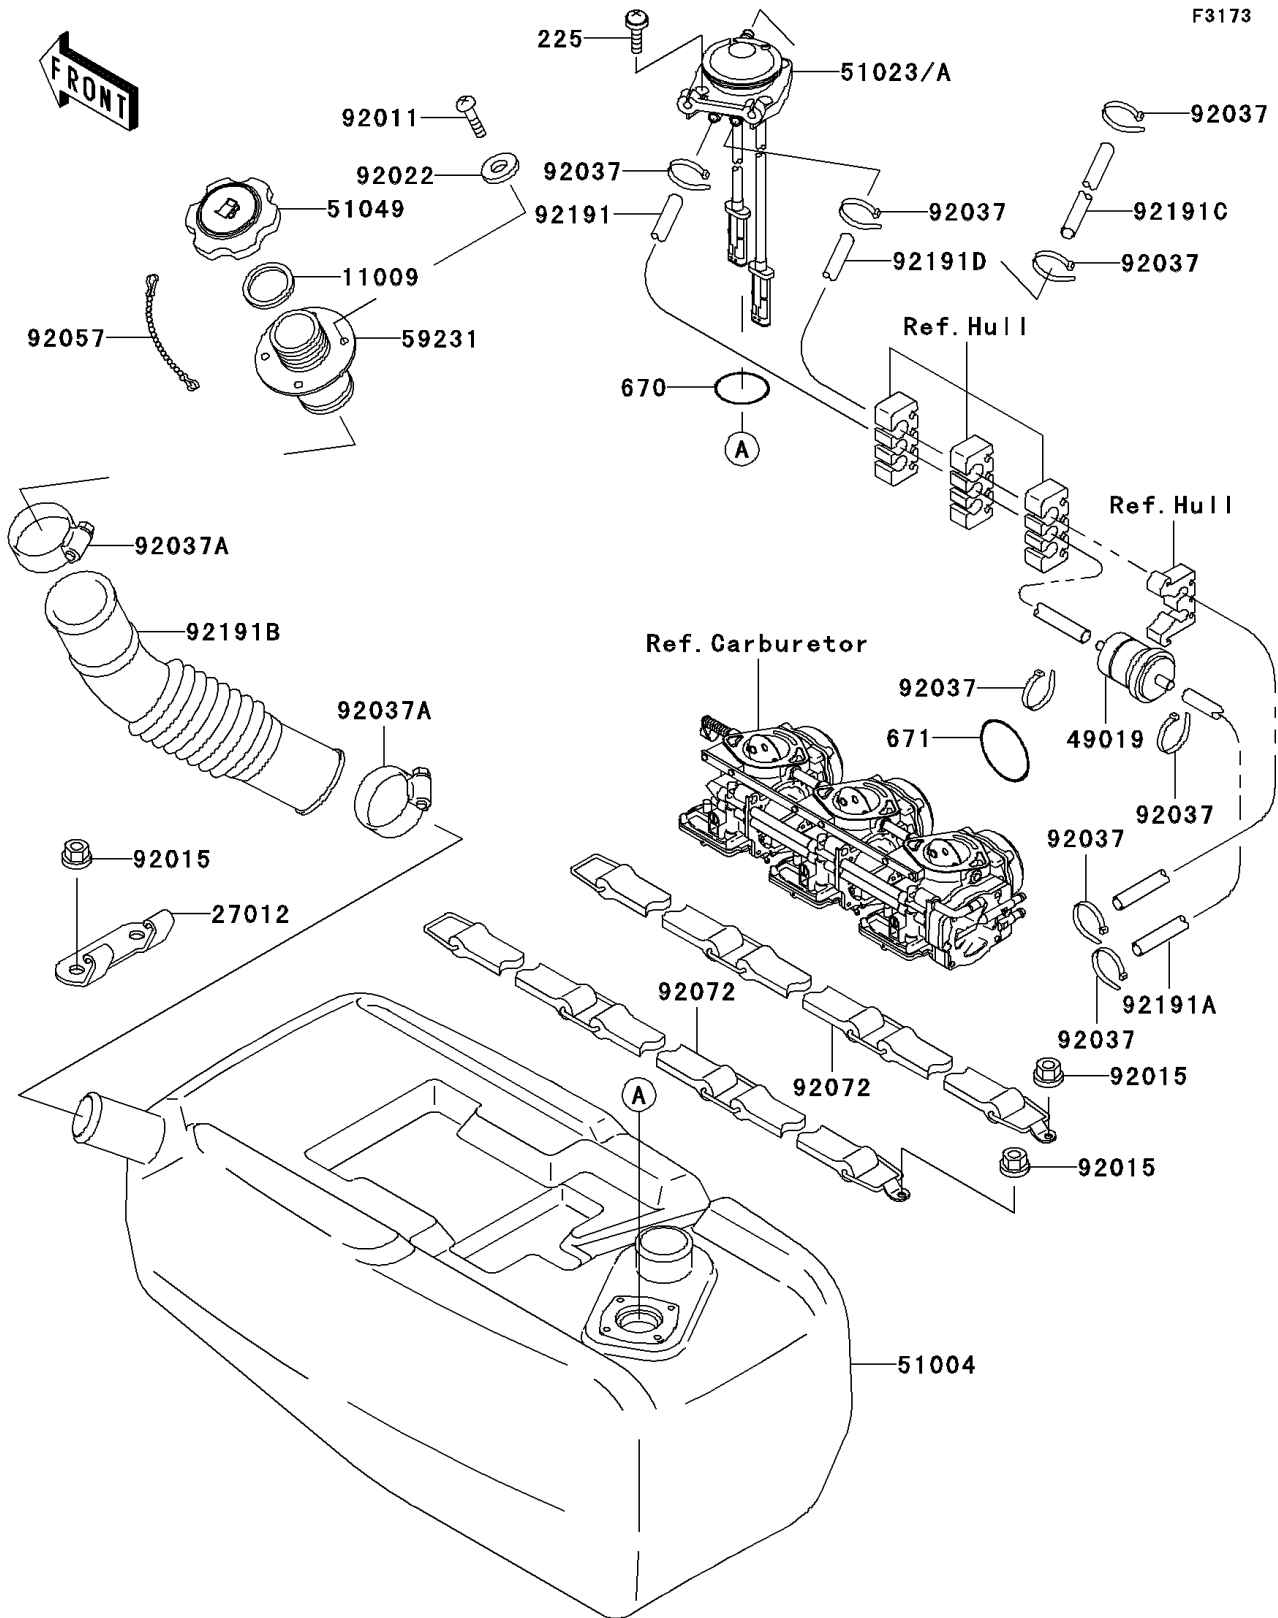

1998 1100 STX

PARTS DIAGRAM

Fuel Tank

1998 1100 STX

PARTS LIST

Fuel Tank

ITEM NAME	PART NUMBER	QUANTITY
SCREW-PAN-WSP-CROS,5X20 (Ref # 225)	225R0520	4
O RING,36MM (Ref # 670)	670B3036	1
O RING,65MM (Ref # 671)	671B2565	1
GASKET,TANK CAP (Ref # 11009)	11009-3020	1
HOOK (Ref # 27012)	27012-3802	2
FILTER-FUEL (Ref # 49019)	49019-3712	1
TANK-FUEL (Ref # 51004)	51004-3721	1
TAP-ASSY,FUEL (Ref # 51023)	51023-3727	1
CAP-TANK,FUEL (Ref # 51049)	51049-3714	1
FILLER,FUEL TANK (Ref # 59231)	59231-3716	1
SCREW (Ref # 92011)	92011-562	4
NUT,6MM (Ref # 92015)	92015-3767	8
WASHER (Ref # 92022)	92022-563	4
CLAMP (Ref # 92037)	92037-1173	8
CLAMP (Ref # 92037A)	92037-3009	2
CHAIN,COVER,L=100 (Ref # 92057)	92057-3704	1
BAND,FUEL TANK (Ref # 92072)	92072-3794	4
TUBE,"ON",5.8X10.8X270 (Ref # 92191)	92191-3708	1
TUBE,"ON",5.8X10.8X940 (Ref # 92191A)	92191-3715	1
TUBE (Ref # 92191B)	92191-3735	1
TUBE,5.8X10.8X1000 (Ref # 92191C)	92191-3736	1
TUBE,"RETURN" (Ref # 92191D)	92191-3864	1